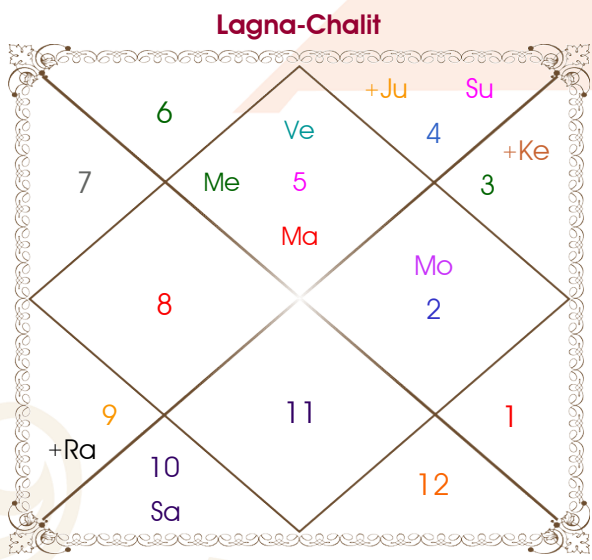

Aekansh Gulia

Ritu

Model: Web-FreeMatching

Order No: 121624605

Male : \_\_\_\_\_ Sex \_\_\_\_\_ : Female  
 05/08/1991 : \_\_\_\_\_ Date of Birth \_\_\_\_\_ : 14/08/1995  
 Monday : \_\_\_\_\_ Day \_\_\_\_\_ : Monday  
 Hour 07:05:00 : \_\_\_\_\_ Time of Birth \_\_\_\_\_ : 18:13:00 Hour  
 Ghati 03:16:08 : \_\_\_\_\_ Time of Birth(Ghati) \_\_\_\_\_ : 30:53:38 Ghati  
 India : \_\_\_\_\_ Country \_\_\_\_\_ : India  
 Jhajjar : \_\_\_\_\_ City \_\_\_\_\_ : Bahadurgarh  
 28:36:00 North : \_\_\_\_\_ Latitude \_\_\_\_\_ : 28:42:00 North  
 76:42:00 East : \_\_\_\_\_ Longitude \_\_\_\_\_ : 76:54:00 East  
 82:30:00 East : \_\_\_\_\_ Zone \_\_\_\_\_ : 82:30:00 East  
 Hour -00:23:12 : \_\_\_\_\_ Loc Time Corr \_\_\_\_\_ : -00:22:24 Hour  
 Hour 00:00:00 : \_\_\_\_\_ War Time Corr \_\_\_\_\_ : 00:00:00 Hour  
 05:46:32 : \_\_\_\_\_ Sunrise \_\_\_\_\_ : 05:50:36  
 19:11:26 : \_\_\_\_\_ Sunset \_\_\_\_\_ : 19:03:12  
 23:44:40 : \_\_\_\_\_ Lahiri Ayanamsa \_\_\_\_\_ : 23:47:55

## Ashtakoot Guna Chart

Koot	Male	Female	Max	Mark	Dosha	Area
Varan	Vaishya	Vipra	1	0.00	--	Deeds
Vashya	Chatushpad	Jalchar	2	1.00	--	Nature
Tara	Pratyari	Saadhak	3	1.50	--	Destiny
Yoni	Mesh	Gau	4	3.00	--	Sex Life
Maitri	Venus	Jupiter	5	0.50	--	Relationship
Gana	Rakshas	Manushya	6	0.00	Yes	Sociality
Bhakt	Taurus	Pisces	7	7.00	--	Life Style
Nadi	Antya	Madhya	8	8.00	--	Kids/Health
<b>Total:</b>			<b>36</b>	<b>21.00</b>		