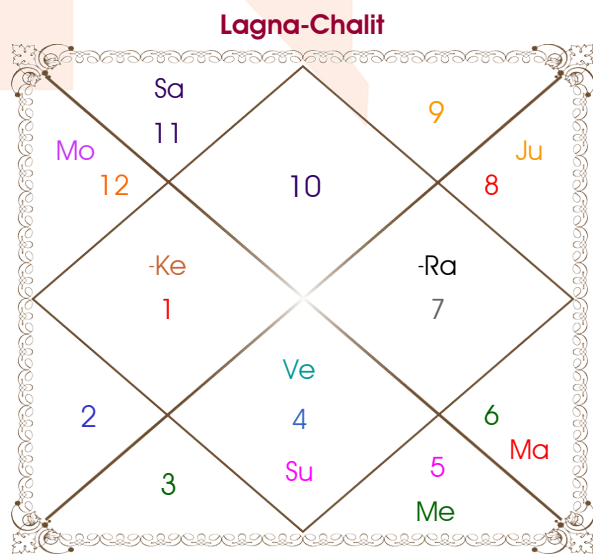

Aekansh Gulia

Ritu

Model: Web-FreeMatching

Order No: 121624605

Male : \_\_\_\_\_ Sex \_\_\_\_\_ : Female  
 05/08/1991 : \_\_\_\_\_ Date of Birth \_\_\_\_\_ : 14/08/1995  
 Monday : \_\_\_\_\_ Day \_\_\_\_\_ : Monday  
 Hour 07:05:00 : \_\_\_\_\_ Time of Birth \_\_\_\_\_ : 18:13:00 Hour  
 Ghati 03:16:08 : \_\_\_\_\_ Time of Birth(Ghati) \_\_\_\_\_ : 30:53:38 Ghati  
 India : \_\_\_\_\_ Country \_\_\_\_\_ : India  
 Jhajjar : \_\_\_\_\_ City \_\_\_\_\_ : Bahadurgarh  
 28:36:00 North : \_\_\_\_\_ Latitude \_\_\_\_\_ : 28:42:00 North  
 76:42:00 East : \_\_\_\_\_ Longitude \_\_\_\_\_ : 76:54:00 East  
 82:30:00 East : \_\_\_\_\_ Zone \_\_\_\_\_ : 82:30:00 East  
 Hour -00:23:12 : \_\_\_\_\_ Loc Time Corr \_\_\_\_\_ : -00:22:24 Hour  
 Hour 00:00:00 : \_\_\_\_\_ War Time Corr \_\_\_\_\_ : 00:00:00 Hour  
 05:46:32 : \_\_\_\_\_ Sunrise \_\_\_\_\_ : 05:50:36  
 19:11:26 : \_\_\_\_\_ Sunset \_\_\_\_\_ : 19:03:12  
 23:44:40 : \_\_\_\_\_ Lahiri Ayanamsa \_\_\_\_\_ : 23:47:55

## Ashtakoot Guna Chart

Koot	Male	Female	Max	Mark	Dosha	Area
Varan	Vaishya	Vipra	1	0.00	--	Deeds
Vashya	Chatushpad	Jalchar	2	1.00	--	Nature
Tara	Pratyari	Saadhak	3	1.50	--	Destiny
Yoni	Mesh	Gau	4	3.00	--	Sex Life
Maitri	Venus	Jupiter	5	0.50	--	Relationship
Gana	Rakshas	Manushya	6	0.00	Yes	Sociality
Bhakt	Taurus	Pisces	7	7.00	--	Life Style
Nadi	Antya	Madhya	8	8.00	--	Kids/Health
<b>Total:</b>			<b>36</b>	<b>21.00</b>		