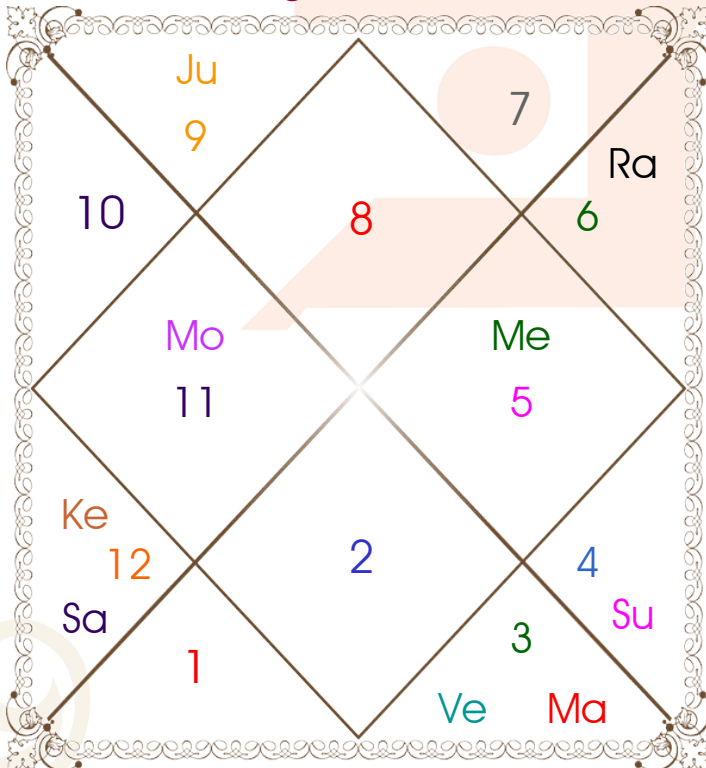

Planetary Degrees and their Positions

PL	R	C	Rasi	Degree	Speed	Nak	Pad	No.	RL	NL	Sub	Dignity
Asc			Scorpio	11:37:12	306:34:26	Anuradha	3	17	Mar	Sat	Mon	---
Sun			Can	16:32:27	00:57:24	Pushya	4	8	Mon	Sat	Jup	FrSign
Mon			Aqu	27:56:36	14:29:38	P Bhad	3	25	Sat	Jup	Ven	NuSign
Mar			Gem	11:17:43	00:40:01	Ardra	2	6	Mer	Rah	Sat	EnSign
Mer			Leo	07:19:33	01:35:35	Magha	3	10	Sun	Ket	Rah	FrSign
Jup	R		Sag	15:35:15	00:05:36	P Sadha	1	20	Jup	Ven	Sun	OwnSign
Ven			Gem	02:14:12	00:46:47	Mrgsra	3	5	Mer	Mar	Ket	FrSign
Sat	R		Pis	13:24:46	00:01:27	U Bhad	4	26	Jup	Sat	Rah	NuSign
Rah	R		Vir	15:53:26	00:02:14	Hasta	2	13	Mer	Mon	Sat	Moltrikn
Ket	R		Pis	15:53:26	00:02:14	U Bhad	4	26	Jup	Sat	Jup	Moltrikn
Ura	R		Cap	08:28:22	00:02:22	U Sadha	4	21	Sat	Sun	Ven	---
Nep	R		Cap	02:09:47	00:01:34	U Sadha	2	21	Sat	Sun	Jup	---
Plu	R		Scorpio	06:32:30	00:00:16	Anuradha	1	17	Mar	Sat	Mer	---
Mid Heaven			Leo	21:36:58	--	P Phal	--	11	Sun	Ven	Jup	--

R-Retrograde S-Stationary

C- Combust D-Deep Combust

Rahu : True

Lahiri Ayanamsa : 23:48:38

Lagna-Chalit