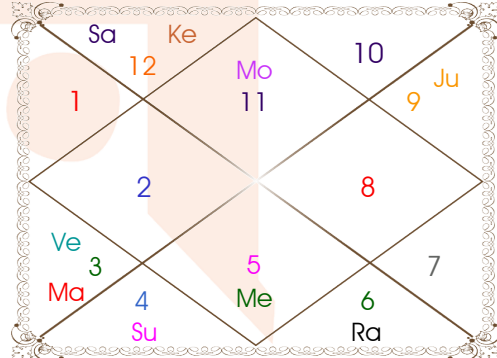

Planetary Degrees and their Positions

PL	R	C	Rasi	Degree	Speed	Nak	Pad	No.	RL	NL	Sub	Dignity
Asc			Scorpio	11:37:12	306:34:26	Anuradha	3	17	Mar	Sat	Mon	---
Sun			Can	16:32:27	00:57:24	Pushya	4	8	Mon	Sat	Jup	FrSign
Mon			Aqu	27:56:36	14:29:38	P Bhad	3	25	Sat	Jup	Ven	NuSign
Mar			Gem	11:17:43	00:40:01	Ardra	2	6	Mer	Rah	Sat	EnSign
Mer			Leo	07:19:33	01:35:35	Magha	3	10	Sun	Ket	Rah	FrSign
Jup	R		Sag	15:35:15	00:05:36	P Sadha	1	20	Jup	Ven	Sun	OwnSign
Ven			Gem	02:14:12	00:46:47	Mrgsra	3	5	Mer	Mar	Ket	FrSign
Sat	R		Pis	13:24:46	00:01:27	U Bhad	4	26	Jup	Sat	Rah	NuSign
Rah	R		Vir	15:53:26	00:02:14	Hasta	2	13	Mer	Mon	Sat	Moltrikn
Ket	R		Pis	15:53:26	00:02:14	U Bhad	4	26	Jup	Sat	Jup	Moltrikn
Ura	R		Cap	08:28:22	00:02:22	U Sadha	4	21	Sat	Sun	Ven	---
Nep	R		Cap	02:09:47	00:01:34	U Sadha	2	21	Sat	Sun	Jup	---
Plu	R		Scorpio	06:32:30	00:00:16	Anuradha	1	17	Mar	Sat	Mer	---
Mid Heaven			Leo	21:36:58	--	P Phal	--	11	Sun	Ven	Jup	--

R-Retrograde S-Stationary

C- Combust D-Deep Combust

Rahu : True

Lahiri Ayanamsa : 23:48:38

Lagna-Chalit

Moon Chart

Navamsa Chart

Vimshottari Dasha

- ❖ The above dasa periods have been computed on the basis of Moon Degree. However, as per bhayat / bhabhog the balance of dasa is **Jup 6 Y 6 M 8 D**.
- ❖ The Dates given for Dasa periods show their endings. Divisions of Vimshottari Dasa for Complete 120 years are given here without any consideration of longevity.