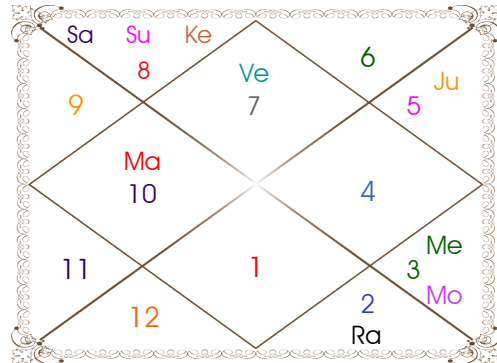

Planetary Degrees and their Positions

PL	R	C	Rasi	Degree	Speed	Nak	Pad	No.	RL	NL	Sub	Dignity
Asc			Scorpio	11:37:12	306:34:26	Anuradha	3	17	Mar	Sat	Mon	---
Sun			Can	16:32:27	00:57:24	Pushya	4	8	Mon	Sat	Jup	FrSign
Mon			Aqu	27:56:36	14:29:38	P Bhad	3	25	Sat	Jup	Ven	NuSign
Mar			Gem	11:17:43	00:40:01	Ardra	2	6	Mer	Rah	Sat	EnSign
Mer			Leo	07:19:33	01:35:35	Magha	3	10	Sun	Ket	Rah	FrSign
Jup	R		Sag	15:35:15	00:05:36	P Sadha	1	20	Jup	Ven	Sun	OwnSign
Ven			Gem	02:14:12	00:46:47	Mrgsra	3	5	Mer	Mar	Ket	FrSign
Sat	R		Pis	13:24:46	00:01:27	U Bhad	4	26	Jup	Sat	Rah	NuSign
Rah	R		Vir	15:53:26	00:02:14	Hasta	2	13	Mer	Mon	Sat	Moltrikn
Ket	R		Pis	15:53:26	00:02:14	U Bhad	4	26	Jup	Sat	Jup	Moltrikn
Ura	R		Cap	08:28:22	00:02:22	U Sadha	4	21	Sat	Sun	Ven	---
Nep	R		Cap	02:09:47	00:01:34	U Sadha	2	21	Sat	Sun	Jup	---
Plu	R		Scorpio	06:32:30	00:00:16	Anuradha	1	17	Mar	Sat	Mer	---
Mid Heaven			Leo	21:36:58	--	P Phal	--	11	Sun	Ven	Jup	--

R-Retrograde S-Stationary

C- Combust D-Deep Combust

Rahu : True

Lahiri Ayanamsa : 23:48:38

Lagna-Chalit

Moon Chart

Navamsa Chart

Vimshottari Dasha

- ❖ The above dasa periods have been computed on the basis of Moon Degree. However, as per bhayat / bhabhog the balance of dasa is **Jup 6 Y 6 M 8 D**.
- ❖ The Dates given for Dasa periods show their endings. Divisions of Vimshottari Dasa for Complete 120 years are given here without any consideration of longevity.