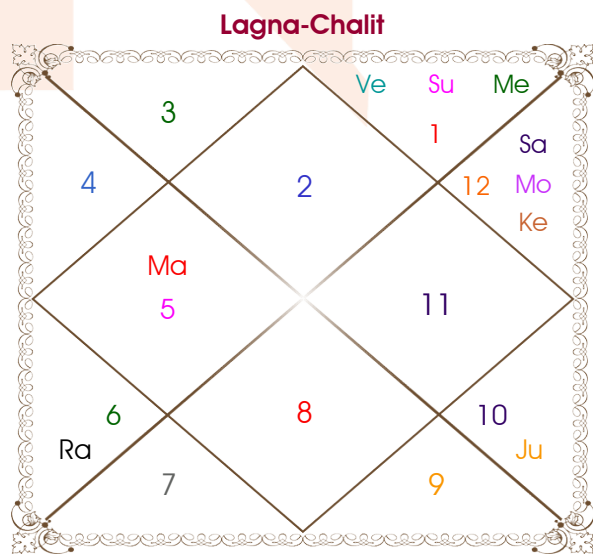

Jitendra Kumar

Jyoti Chauhan

Model: Web-FreeMatching

Order No: 121601005

Male : \_\_\_\_\_ Sex \_\_\_\_\_ : Female  
 11/09/1989 : \_\_\_\_\_ Date of Birth \_\_\_\_\_ : 05/05/1997  
 Monday : \_\_\_\_\_ Day \_\_\_\_\_ : Monday  
 Hour 21:55:00 : \_\_\_\_\_ Time of Birth \_\_\_\_\_ : 07:45:00 Hour  
 Ghati 39:37:25 : \_\_\_\_\_ Time of Birth(Ghati) \_\_\_\_\_ : 05:18:45 Ghati  
 India : \_\_\_\_\_ Country \_\_\_\_\_ : India  
 Delhi : \_\_\_\_\_ City \_\_\_\_\_ : Mathura  
 28:39:00 North : \_\_\_\_\_ Latitude \_\_\_\_\_ : 27:30:00 North  
 77:13:00 East : \_\_\_\_\_ Longitude \_\_\_\_\_ : 77:42:00 East  
 82:30:00 East : \_\_\_\_\_ Zone \_\_\_\_\_ : 82:30:00 East  
 Hour -00:21:08 : \_\_\_\_\_ Loc Time Corr \_\_\_\_\_ : -00:19:12 Hour  
 Hour 00:00:00 : \_\_\_\_\_ War Time Corr \_\_\_\_\_ : 00:00:00 Hour  
 06:04:01 : \_\_\_\_\_ Sunrise \_\_\_\_\_ : 05:37:21  
 18:31:05 : \_\_\_\_\_ Sunset \_\_\_\_\_ : 18:54:53  
 23:42:58 : \_\_\_\_\_ Lahiri Ayanamsa \_\_\_\_\_ : 23:49:09

Vimshottari Sun 2Y 7M 3D		Degree	Sign	Pln	Sign	Degree	Vimshottari Mercury 3Y 4M 21D	
<b>Rahu</b>		03:55:53	Tau	Asc	Tau	24:21:57	<b>Venus</b>	
<b>15/04/2009</b>		25:11:30	Leo	Sun	Ari	20:48:52	<b>26/09/2007</b>	
<b>16/04/2027</b>		04:14:22	Cap	Mon	Pis	27:20:19	<b>26/09/2027</b>	
Rahu	28/12/2011	16:50:34	Vir	Mer R	Ari	06:10:32	Venus	26/01/2011
Jupiter	22/05/2014	13:43:23	Gem	Jup	Cap	26:08:23	Sun	26/01/2012
Saturn	28/03/2017	05:18:49	Lib	Ven	Ari	29:15:03	Moon	26/09/2013
Mercury	16/10/2019	13:35:08	Sag	Sat	Pis	20:42:37	Mars	26/11/2014
Ketu	02/11/2020	01:57:35	Aqu	Rah R	Vir	04:07:03	Rahu	25/11/2017
Venus	03/11/2023	01:57:35	Leo	Ket R	Pis	04:07:03	Jupiter	26/07/2020
Sun	27/09/2024	07:37:22	Sag	Ura	Cap	14:49:38	Saturn	26/09/2023
Moon	28/03/2026	15:55:05	Sag R	Nep R	Cap	06:08:09	Mercury	27/07/2026
Mars	16/04/2027	19:21:34	Lib	Plu R	Sco	10:57:16	Ketu	26/09/2027