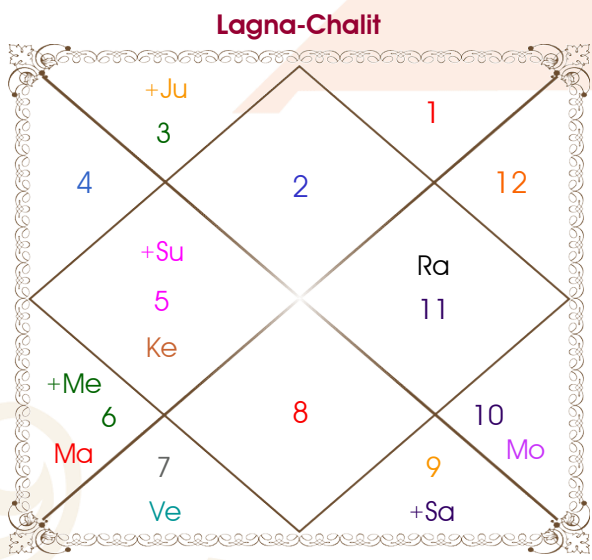

Jitendra Kumar

Jyoti Chauhan

Model: Web-FreeMatching

Order No: 121601005

Male : \_\_\_\_\_ Sex \_\_\_\_\_ : Female  
 11/09/1989 : \_\_\_\_\_ Date of Birth \_\_\_\_\_ : 05/05/1997  
 Monday : \_\_\_\_\_ Day \_\_\_\_\_ : Monday  
 Hour 21:55:00 : \_\_\_\_\_ Time of Birth \_\_\_\_\_ : 07:45:00 Hour  
 Ghati 39:37:25 : \_\_\_\_\_ Time of Birth(Ghati) \_\_\_\_\_ : 05:18:45 Ghati  
 India : \_\_\_\_\_ Country \_\_\_\_\_ : India  
 Delhi : \_\_\_\_\_ City \_\_\_\_\_ : Mathura  
 28:39:00 North : \_\_\_\_\_ Latitude \_\_\_\_\_ : 27:30:00 North  
 77:13:00 East : \_\_\_\_\_ Longitude \_\_\_\_\_ : 77:42:00 East  
 82:30:00 East : \_\_\_\_\_ Zone \_\_\_\_\_ : 82:30:00 East  
 Hour -00:21:08 : \_\_\_\_\_ Loc Time Corr \_\_\_\_\_ : -00:19:12 Hour  
 Hour 00:00:00 : \_\_\_\_\_ War Time Corr \_\_\_\_\_ : 00:00:00 Hour  
 06:04:01 : \_\_\_\_\_ Sunrise \_\_\_\_\_ : 05:37:21  
 18:31:05 : \_\_\_\_\_ Sunset \_\_\_\_\_ : 18:54:53  
 23:42:58 : \_\_\_\_\_ Lahiri Ayanamsa \_\_\_\_\_ : 23:49:09

Vimshottari Sun 2Y 7M 3D		Degree	Sign	Pln	Sign	Degree	Vimshottari Mercury 3Y 4M 21D	
<b>Rahu</b>		03:55:53	Tau	Asc	Tau	24:21:57	<b>Venus</b>	
<b>15/04/2009</b>		25:11:30	Leo	Sun	Ari	20:48:52	<b>26/09/2007</b>	
<b>16/04/2027</b>		04:14:22	Cap	Mon	Pis	27:20:19	<b>26/09/2027</b>	
Rahu	28/12/2011	16:50:34	Vir	Mer R	Ari	06:10:32	Venus	26/01/2011
Jupiter	22/05/2014	13:43:23	Gem	Jup	Cap	26:08:23	Sun	26/01/2012
Saturn	28/03/2017	05:18:49	Lib	Ven	Ari	29:15:03	Moon	26/09/2013
Mercury	16/10/2019	13:35:08	Sag	Sat	Pis	20:42:37	Mars	26/11/2014
Ketu	02/11/2020	01:57:35	Aqu	Rah R	Vir	04:07:03	Rahu	25/11/2017
Venus	03/11/2023	01:57:35	Leo	Ket R	Pis	04:07:03	Jupiter	26/07/2020
Sun	27/09/2024	07:37:22	Sag	Ura	Cap	14:49:38	Saturn	26/09/2023
Moon	28/03/2026	15:55:05	Sag R	Nep R	Cap	06:08:09	Mercury	27/07/2026
Mars	16/04/2027	19:21:34	Lib	Plu R	Sco	10:57:16	Ketu	26/09/2027