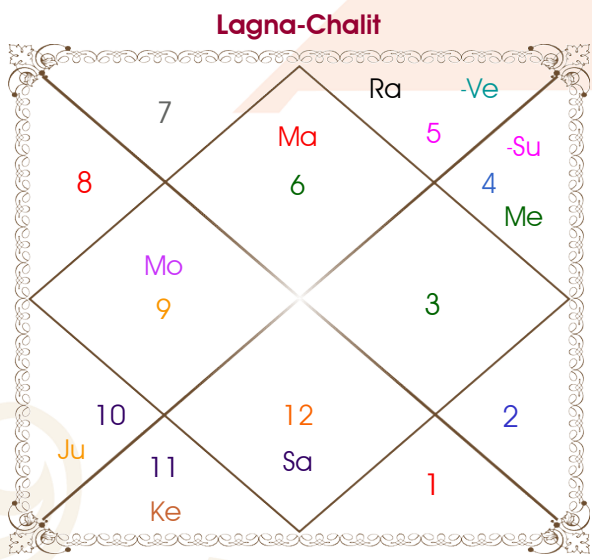

Vimshottari
Venus 9Y 5M 26D
Mars
14/01/2023
13/01/2030

Degree	Sign	Pln	Sign	Degree
18:14:48	Vir	Asc	Sco	16:52:25
02:46:05	Can	Sun	Can	29:25:39
20:20:27	Sag	Mon	Tau	19:05:42
20:58:01	Vir	Mar	Can	03:16:35
25:08:32	Can	Mer R	Can	25:19:46
25:48:31	Cap R	Jup R	Pis	02:51:39
00:57:48	Leo	Ven	Can	09:45:49
26:22:56	Pis	Sat R	Ari	09:47:32
28:40:58	Leo R	Rah R	Leo	07:51:04
28:40:58	Aqu R	Ket R	Aqu	07:51:04
13:17:38	Cap R	Ura R	Cap	16:24:58
04:48:07	Cap R	Nep R	Cap	06:19:16
09:10:32	Sco R	Plu	Sco	11:27:37

Vimshottari
Moon 3Y 2M 4D
Rahu
20/10/2008
20/10/2026

Mars	12/06/2023	Rahu	03/07/2011
Rahu	29/06/2024	Jupiter	26/11/2013
Jupiter	05/06/2025	Saturn	02/10/2016
Saturn	15/07/2026	Mercury	21/04/2019
Mercury	12/07/2027	Ketu	09/05/2020
Ketu	08/12/2027	Venus	09/05/2023
Venus	07/02/2029	Sun	02/04/2024
Sun	14/06/2029	Moon	02/10/2025
Moon	13/01/2030	Mars	20/10/2026