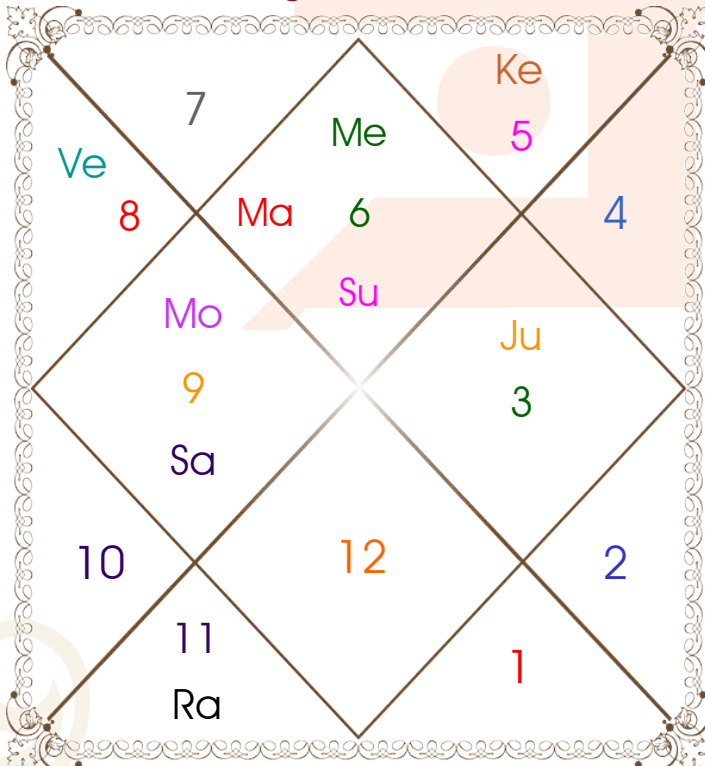

Sunset _____: 18:01:26 Hour

Day Duration _____: 11:44:39 Hour

Sun Pos. (Ayan) _____: Dakshinayan

Sun Pos. (Gola) _____: Dakshin

Season _____: Sharad

Sun Degree _____: 20:00:37 Virgo

Ascendent Degree ____: 15:24:15 Virgo

Avakahada Chakra

Ascendent-Lord ____: Virgo - Mercury

Rasi-Lord _____: **Sagittarius - Jupiter**

Naksh.-Charan _____: **Moola - 3**

Nakshatra Lord ____: Ketu

Yoga _____: Shobhan

Karan _____: Vanij

Gana _____: Rakshas

Paya(Rasi-Nak) _____: Iron - Copper

SunSign(West) _____: Libra

Planetary Degrees and their Positions

Pl	R	C	Rasi	Degree	Speed	Nak	Pad	No.	RL	NL	Sub	Dignity
Asc			Vir	15:24:15	317:25:36	Hasta	2	13	Mer	Mon	Jup	---
Sun			Vir	20:00:37	00:59:12	Hasta	4	13	Mer	Mon	Ket	NuSign
Mon			Sag	08:13:26	12:26:38	Moola	3	19	Jup	Ket	Jup	NuSign
Mar		C	Vir	17:36:43	00:39:17	Hasta	3	13	Mer	Mon	Sat	EnSign
Mer			Vir	02:48:58	00:30:51	U Phal	2	12	Mer	Sun	Jup	Exalted
Jup			Gem	16:22:21	00:04:12	Ardra	3	6	Mer	Rah	Ven	EnSign
Ven			Sco	04:25:52	01:07:39	Anuradha	1	17	Mar	Sat	Sat	NuSign
Sat			Sag	14:07:18	00:02:29	P Sadha	1	20	Jup	Ven	Ven	NuSign
Rah	R		Aqu	00:44:08	00:01:45	Dhanish	3	23	Sat	Mar	Mer	FrSign
Ket	R		Leo	00:44:08	00:01:45	Magha	1	10	Sun	Ket	Ket	EnSign
Ura			Sag	07:55:44	00:01:22	Moola	3	19	Jup	Ket	Jup	---
Nep			Sag	15:57:36	00:00:31	P Sadha	1	20	Jup	Ven	Sun	---
Plu			Lib	20:09:58	00:02:10	Visakha	1	16	Ven	Jup	Jup	---
Mid Heaven			Gem	15:48:08	--	Ardra	--	6	Mer	Rah	Ven	--

R-Retrograde S-Stationary

C- Combust D-Deep Combust

Rahu : True

Lahiri Ayanamsa : 23:43:00

Lagna-Chalit

Moon Chart

Navamsa Chart

Vimshottari Dasha