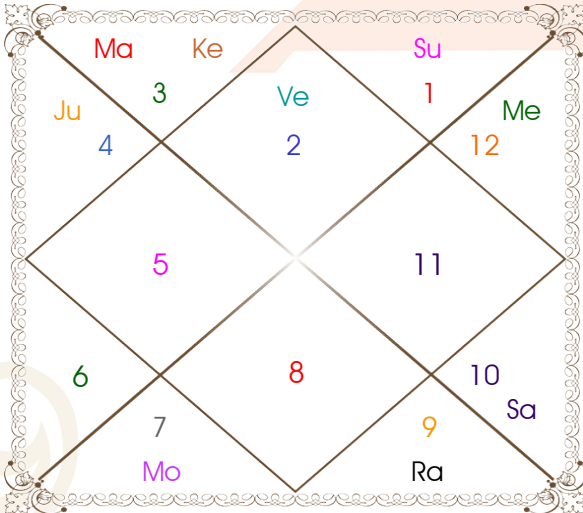

Vimshottari
Jupiter 4Y 6M 14D
Mercury
12/11/2014
13/11/2031

Degree	Sign	Pln
22:27:42	Tau	Asc
15:31:27	Ari	Sun
29:33:03	Lib	Mon
21:05:07	Gem	Mar
24:21:40	Pis	Mer
11:13:51	Can	Jup
26:06:57	Tau	Ven
12:51:52	Cap	Sat R
27:52:35	Sag R	Rah
27:52:35	Gem R	Ket
20:01:07	Sag R	Ura R
22:59:29	Sag R	Nep R
25:31:48	Lib R	Plu

Sign	Degree
Leo	05:31:35
Can	16:45:20
Sag	05:59:18
Ari	20:12:36
Leo	12:35:29
Can	02:57:44
Gem	23:04:12
Sag	26:54:11
Cap	13:34:14
Can	13:34:14
Sag	12:35:00
Sag	18:43:34
Lib	21:15:27

Vimshottari
Ketu 3Y 10M 8D
Moon
11/06/2020
11/06/2030

Mercury	10/04/2017
Ketu	07/04/2018
Venus	05/02/2021
Sun	13/12/2021
Moon	14/05/2023
Mars	10/05/2024
Rahu	28/11/2026
Jupiter	05/03/2029
Saturn	13/11/2031

Moon	11/04/2021
Mars	10/11/2021
Rahu	12/05/2023
Jupiter	10/09/2024
Saturn	11/04/2026
Mercury	11/09/2027
Ketu	11/04/2028
Venus	11/12/2029
Sun	11/06/2030

Lagna-Chalit