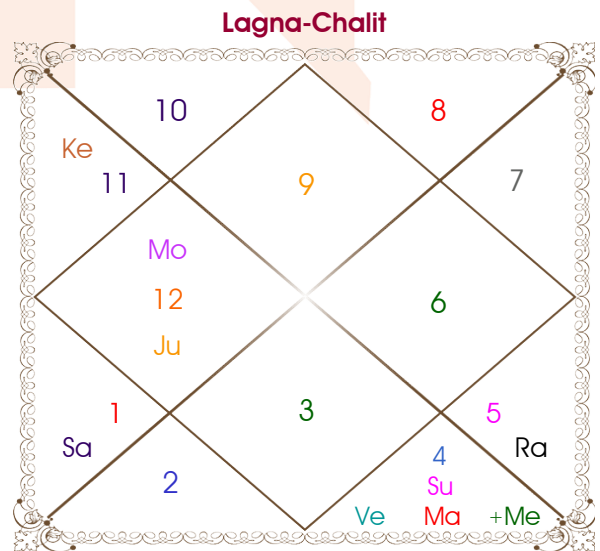

Mr. Varun Bansal

Shivangi Agarwal

Model: Web-FreeMatching

Order No: 121599110

Male : \_\_\_\_\_ Sex \_\_\_\_\_ : Female  
 14/11/1996 : \_\_\_\_\_ Date of Birth \_\_\_\_\_ : 11/08/1998  
 Thursday : \_\_\_\_\_ Day \_\_\_\_\_ : Tuesday  
 Hour 21:35:00 : \_\_\_\_\_ Time of Birth \_\_\_\_\_ : 15:46:00 Hour  
 Ghati 37:49:19 : \_\_\_\_\_ Time of Birth(Ghati) \_\_\_\_\_ : 25:18:13 Ghati  
 India : \_\_\_\_\_ Country \_\_\_\_\_ : India  
 Kanpur : \_\_\_\_\_ City \_\_\_\_\_ : Bareilly  
 26:27:00 North : \_\_\_\_\_ Latitude \_\_\_\_\_ : 28:20:00 North  
 80:19:00 East : \_\_\_\_\_ Longitude \_\_\_\_\_ : 79:24:00 East  
 82:30:00 East : \_\_\_\_\_ Zone \_\_\_\_\_ : 82:30:00 East  
 Hour -00:08:44 : \_\_\_\_\_ Loc Time Corr \_\_\_\_\_ : -00:12:24 Hour  
 Hour 00:00:00 : \_\_\_\_\_ War Time Corr \_\_\_\_\_ : 00:00:00 Hour  
 06:27:16 : \_\_\_\_\_ Sunrise \_\_\_\_\_ : 05:39:38  
 17:19:05 : \_\_\_\_\_ Sunset \_\_\_\_\_ : 18:55:06  
 23:48:48 : \_\_\_\_\_ Lahiri Ayanamsa \_\_\_\_\_ : 23:50:08

Vimshottari Venus 18Y 10M 3D Moon		Degree	Sign	Pln	Sign	Degree	Vimshottari Saturn 10Y 7M 3D Ketu	
	18/09/2021	00:57:55	Can	Asc	Sag	05:45:43		15/03/2026
	19/09/2031	28:45:26	Lib	Sun	Can	24:42:58		15/03/2033
Moon	19/07/2022	14:06:19	Sag	Mon	Pis	09:14:01	Ketu	11/08/2026
Mars	17/02/2023	14:28:48	Leo	Mar	Can	00:05:24	Venus	11/10/2027
Rahu	18/08/2024	06:09:12	Sco	Mer R	Can	29:16:33	Sun	16/02/2028
Jupiter	18/12/2025	21:20:02	Sag	Jup R	Pis	03:16:09	Moon	16/09/2028
Saturn	20/07/2027	25:51:40	Vir	Ven	Can	03:46:21	Mars	12/02/2029
Mercury	18/12/2028	07:06:35	Pis R	Sat	Ari	09:46:34	Rahu	03/03/2030
Ketu	19/07/2029	13:11:55	Vir R	Rah	Leo	07:38:10	Jupiter	07/02/2031
Venus	20/03/2031	13:11:55	Pis R	Ket	Aqu	07:38:10	Saturn	18/03/2032
Sun	19/09/2031	07:21:49	Cap	Ura R	Cap	16:36:28	Mercury	15/03/2033
		01:35:00	Cap	Nep R	Cap	06:26:37		
		08:46:26	Sco	Plu R	Sco	11:28:01		