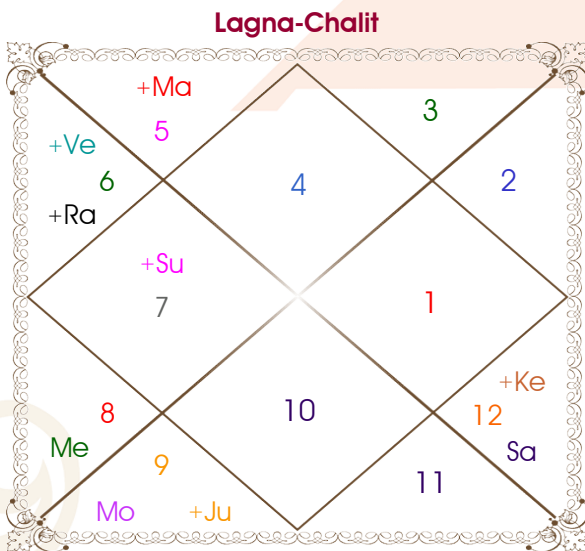

Mr. Varun Bansal

Shivangi Agarwal

Model: Web-FreeMatching

Order No: 121599110

Male : \_\_\_\_\_ Sex \_\_\_\_\_ : Female  
 14/11/1996 : \_\_\_\_\_ Date of Birth \_\_\_\_\_ : 11/08/1998  
 Thursday : \_\_\_\_\_ Day \_\_\_\_\_ : Tuesday  
 Hour 21:35:00 : \_\_\_\_\_ Time of Birth \_\_\_\_\_ : 15:46:00 Hour  
 Ghati 37:49:19 : \_\_\_\_\_ Time of Birth(Ghati) \_\_\_\_\_ : 25:18:13 Ghati  
 India : \_\_\_\_\_ Country \_\_\_\_\_ : India  
 Kanpur : \_\_\_\_\_ City \_\_\_\_\_ : Bareilly  
 26:27:00 North : \_\_\_\_\_ Latitude \_\_\_\_\_ : 28:20:00 North  
 80:19:00 East : \_\_\_\_\_ Longitude \_\_\_\_\_ : 79:24:00 East  
 82:30:00 East : \_\_\_\_\_ Zone \_\_\_\_\_ : 82:30:00 East  
 Hour -00:08:44 : \_\_\_\_\_ Loc Time Corr \_\_\_\_\_ : -00:12:24 Hour  
 Hour 00:00:00 : \_\_\_\_\_ War Time Corr \_\_\_\_\_ : 00:00:00 Hour  
 06:27:16 : \_\_\_\_\_ Sunrise \_\_\_\_\_ : 05:39:38  
 17:19:05 : \_\_\_\_\_ Sunset \_\_\_\_\_ : 18:55:06  
 23:48:48 : \_\_\_\_\_ Lahiri Ayanamsa \_\_\_\_\_ : 23:50:08

Vimshottari Venus 18Y 10M 3D Moon		Degree	Sign	Pln	Sign	Degree	Vimshottari Saturn 10Y 7M 3D Ketu	
	18/09/2021	00:57:55	Can	Asc	Sag	05:45:43		15/03/2026
	19/09/2031	28:45:26	Lib	Sun	Can	24:42:58		15/03/2033
Moon	19/07/2022	14:06:19	Sag	Mon	Pis	09:14:01	Ketu	11/08/2026
Mars	17/02/2023	14:28:48	Leo	Mar	Can	00:05:24	Venus	11/10/2027
Rahu	18/08/2024	06:09:12	Sco	Mer R	Can	29:16:33	Sun	16/02/2028
Jupiter	18/12/2025	21:20:02	Sag	Jup R	Pis	03:16:09	Moon	16/09/2028
Saturn	20/07/2027	25:51:40	Vir	Ven	Can	03:46:21	Mars	12/02/2029
Mercury	18/12/2028	07:06:35	Pis R	Sat	Ari	09:46:34	Rahu	03/03/2030
Ketu	19/07/2029	13:11:55	Vir R	Rah	Leo	07:38:10	Jupiter	07/02/2031
Venus	20/03/2031	13:11:55	Pis R	Ket	Aqu	07:38:10	Saturn	18/03/2032
Sun	19/09/2031	07:21:49	Cap	Ura R	Cap	16:36:28	Mercury	15/03/2033
		01:35:00	Cap	Nep R	Cap	06:26:37		
		08:46:26	Sco	Plu R	Sco	11:28:01		