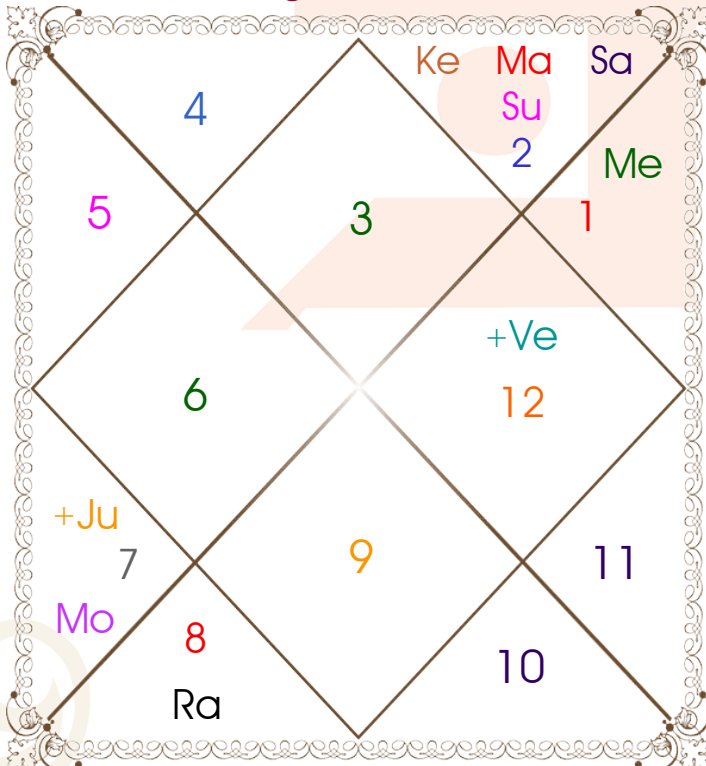

Planetary Degrees and their Positions

Pl	R	C	Rasi	Degree	Speed	Nak	Pad	No.	RL	NL	Sub	Dignity
Asc			Gem	11:24:01	323:07:17	Ardra	2	6	Mer	Rah	Sat	---
Sun			Tau	01:01:25	00:57:50	Krittika	2	3	Ven	Sun	Rah	EnSign
Mon			Lib	11:44:05	15:05:20	Svati	2	15	Ven	Rah	Sat	NuSign
Mar		C	Tau	03:22:40	00:42:50	Krittika	3	3	Ven	Sun	Sat	NuSign
Mer			Ari	06:23:10	00:40:18	Asvini	2	1	Mar	Ket	Rah	NuSign
Jup	R		Lib	28:08:52	00:07:38	Visakha	3	16	Ven	Jup	Ven	EnSign
Ven			Pis	21:40:03	01:09:40	Revati	2	27	Jup	Mer	Sun	Exalted
Sat		C	Tau	03:39:00	00:07:46	Krittika	3	3	Ven	Sun	Sat	FrSign
Rah	R		Sco	22:08:13	00:02:18	Jyestha	2	18	Mar	Mer	Sun	EnSign
Ket	R		Tau	22:08:13	00:02:18	Rohini	4	4	Ven	Mon	Ven	NuSign
Ura			Tau	22:57:31	00:03:21	Rohini	4	4	Ven	Mon	Sun	---
Nep			Pis	18:07:13	00:01:47	Revati	1	27	Jup	Mer	Mer	---
Plu	R		Cap	17:46:22	00:00:05	Sravna	3	22	Sat	Mon	Sat	---
Mid Heaven			Aqu	27:37:44	--	P Bhad	--	25	Sat	Jup	Ven	--

R-Retrograde S-Stationary

C- Combust D-Deep Combust

Rahu : True

Lahiri Ayanamsa : 24:17:08

Lagna-Chalit