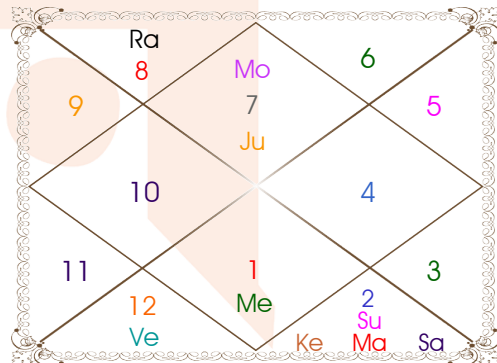

Mr. WWW

16 May 2030

08:15 AM

Delhi

Model: web-freekundliweb

Order No: 121598803

Sex _____: Male
Date of Birth _____: **16/05/2030**
Day _____: Thursday
Time of Birth _____: **08:15:57 Hour**
Ishta _____: 06:54:41 Ghati
City _____: **Delhi**
State _____: Delhi
Country _____: India

Planetary Degrees and their Positions

Pl	R	C	Rasi	Degree	Speed	Nak	Pad	No.	RL	NL	Sub	Dignity
Asc			Gem	11:24:01	323:07:17	Ardra	2	6	Mer	Rah	Sat	---
Sun			Tau	01:01:25	00:57:50	Krittika	2	3	Ven	Sun	Rah	EnSign
Mon			Lib	11:44:05	15:05:20	Svati	2	15	Ven	Rah	Sat	NuSign
Mar		C	Tau	03:22:40	00:42:50	Krittika	3	3	Ven	Sun	Sat	NuSign
Mer			Ari	06:23:10	00:40:18	Asvini	2	1	Mar	Ket	Rah	NuSign
Jup	R		Lib	28:08:52	00:07:38	Visakha	3	16	Ven	Jup	Ven	EnSign
Ven			Pis	21:40:03	01:09:40	Revati	2	27	Jup	Mer	Sun	Exalted
Sat		C	Tau	03:39:00	00:07:46	Krittika	3	3	Ven	Sun	Sat	FrSign
Rah	R		Sco	22:08:13	00:02:18	Jyestha	2	18	Mar	Mer	Sun	EnSign
Ket	R		Tau	22:08:13	00:02:18	Rohini	4	4	Ven	Mon	Ven	NuSign
Ura			Tau	22:57:31	00:03:21	Rohini	4	4	Ven	Mon	Sun	---
Nep			Pis	18:07:13	00:01:47	Revati	1	27	Jup	Mer	Mer	---
Plu	R		Cap	17:46:22	00:00:05	Sravna	3	22	Sat	Mon	Sat	---
Mid Heaven			Aqu	27:37:44	--	P Bhad	--	25	Sat	Jup	Ven	--

R-Retrograde S-Stationary

C- Combust D-Deep Combust

Rahu : True

Lahiri Ayanamsa : 24:17:08

Lagna-Chalit

Moon Chart

Navamsa Chart

Vimshottari Dasha

- ❖ The above dasa periods have been computed on the basis of Moon Degree. However, as per bhayat / bhabhog the balance of dasa is Rahu 11 Y 1 M 18 D.
- ❖ The Dates given for Dasa periods show their endings. Divisions of Vimshottari Dasa for Complete 120 years are given here without any consideration of longevity.