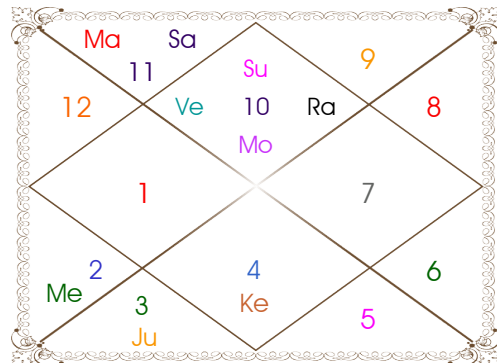

Planetary Degrees and their Positions

Pl	R	C	Rasi	Degree	Speed	Nak	Pad	No.	RL	NL	Sub	Dignity
Asc			Gem	11:24:01	323:07:17	Ardra	2	6	Mer	Rah	Sat	---
Sun			Tau	01:01:25	00:57:50	Krittika	2	3	Ven	Sun	Rah	EnSign
Mon			Lib	11:44:05	15:05:20	Svati	2	15	Ven	Rah	Sat	NuSign
Mar		C	Tau	03:22:40	00:42:50	Krittika	3	3	Ven	Sun	Sat	NuSign
Mer			Ari	06:23:10	00:40:18	Asvini	2	1	Mar	Ket	Rah	NuSign
Jup	R		Lib	28:08:52	00:07:38	Visakha	3	16	Ven	Jup	Ven	EnSign
Ven			Pis	21:40:03	01:09:40	Revati	2	27	Jup	Mer	Sun	Exalted
Sat		C	Tau	03:39:00	00:07:46	Krittika	3	3	Ven	Sun	Sat	FrSign
Rah	R		Sco	22:08:13	00:02:18	Jyestha	2	18	Mar	Mer	Sun	EnSign
Ket	R		Tau	22:08:13	00:02:18	Rohini	4	4	Ven	Mon	Ven	NuSign
Ura			Tau	22:57:31	00:03:21	Rohini	4	4	Ven	Mon	Sun	---
Nep			Pis	18:07:13	00:01:47	Revati	1	27	Jup	Mer	Mer	---
Plu	R		Cap	17:46:22	00:00:05	Sravna	3	22	Sat	Mon	Sat	---
Mid Heaven			Aqu	27:37:44	--	P Bhad	--	25	Sat	Jup	Ven	--

R-Retrograde S-Stationary

C- Combust D-Deep Combust

Rahu : True

Lahiri Ayanamsa : 24:17:08

Lagna-Chalit

Moon Chart

Navamsa Chart

Vimshottari Dasha

- ❖ The above dasa periods have been computed on the basis of Moon Degree. However, as per bhayat / bhabhog the balance of dasa is Rahu 11 Y 1 M 18 D.
- ❖ The Dates given for Dasa periods show their endings. Divisions of Vimshottari Dasa for Complete 120 years are given here without any consideration of longevity.