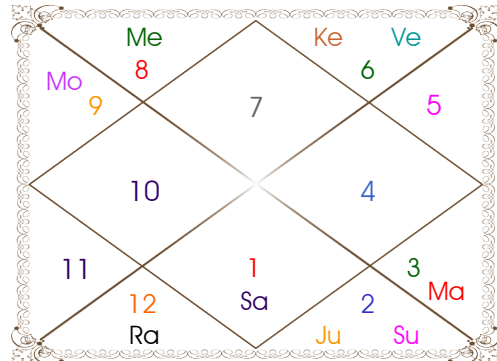

Planetary Degrees and their Positions

Pl	R	C	Rasi	Degree	Speed	Nak	Pad	No.	RL	NL	Sub	Dignity
Asc			Lib	00:27:10	313:53:03	Chitra	3	14	Ven	Mar	Mer	---
Sun			Sag	04:55:16	01:01:07	Moola	2	19	Jup	Ket	Mar	FrSign
Mon			Sag	26:53:34	12:37:41	U Sadha	1	21	Jup	Sun	Sun	NuSign
Mar			Vir	18:52:49	00:31:16	Hasta	3	13	Mer	Mon	Mer	EnSign
Mer			Sco	13:23:39	01:02:59	Anuradha	4	17	Mar	Sat	Rah	NuSign
Jup			Aqu	26:37:20	00:07:06	P Bhad	2	25	Sat	Jup	Ven	NuSign
Ven			Sag	17:34:27	01:15:19	P Sadha	2	20	Jup	Ven	Mar	NuSign
Sat	R		Ari	02:59:59	00:00:59	Asvini	1	1	Mar	Ket	Ven	Dblifted
Rah	R		Can	29:31:34	00:06:03	Aslesa	4	9	Mon	Mer	Sat	EnSign
Ket	R		Cap	29:31:34	00:06:03	Dhanish	2	23	Sat	Mar	Sat	EnSign
Ura			Cap	16:33:53	00:02:49	Sravna	2	22	Sat	Mon	Sat	---
Nep			Cap	06:49:57	00:02:00	U Sadha	4	21	Sat	Sun	Mer	---
Plu			Sco	14:52:19	00:02:14	Anuradha	4	17	Mar	Sat	Rah	---
Mid Heaven			Can	01:52:29	--	Punrvsu	--	7	Mon	Jup	Rah	--

R-Retrograde S-Stationary

C- Combust D-Deep Combust

Rahu : True

Lahiri Ayanamsa : 23:50:23

Lagna-Chalit

Moon Chart

Navamsa Chart

Vimshottari Dasha

- ❖ The above dasa periods have been computed on the basis of Moon Degree. However, as per bhayat / bhabhog the balance of dasa is Sun 5 Y 10 M 23 D.
- ❖ The Dates given for Dasa periods show their endings. Divisions of Vimshottari Dasa for Complete 120 years are given here without any consideration of longevity.