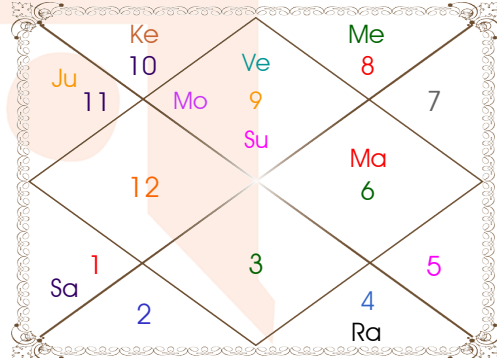

Latitude _____: 28:39:00 North
Longitude _____: 77:13:00 East
Zone _____: 82:30:00 East
Loc Time Corr _____: -00:21:08 Hour
War Time Corr _____: 00:00:00 Hour
Local Mean Time ____: 01:53:52 Hour
Equation of Time ____: 00:02:34 Hour
Siderial Time _____: 07:50:47 Hour
Sunrise _____: 07:09:13 Hour
Sunset _____: 17:28:05 Hour
Day Duration _____: 10:18:51 Hour
Sun Pos. (Ayan) _____: Dakshinayan
Sun Pos. (Gola) _____: Dakshin
Season _____: Hemant
Sun Degree _____: 04:55:16 Sagittarius
Ascendent Degree ____: 00:27:10 Libra

Planetary Degrees and their Positions

Pl	R	C	Rasi	Degree	Speed	Nak	Pad	No.	RL	NL	Sub	Dignity
Asc			Lib	00:27:10	313:53:03	Chitra	3	14	Ven	Mar	Mer	---
Sun			Sag	04:55:16	01:01:07	Moola	2	19	Jup	Ket	Mar	FrSign
Mon			Sag	26:53:34	12:37:41	U Sadha	1	21	Jup	Sun	Sun	NuSign
Mar			Vir	18:52:49	00:31:16	Hasta	3	13	Mer	Mon	Mer	EnSign
Mer			Sco	13:23:39	01:02:59	Anuradha	4	17	Mar	Sat	Rah	NuSign
Jup			Aqu	26:37:20	00:07:06	P Bhad	2	25	Sat	Jup	Ven	NuSign
Ven			Sag	17:34:27	01:15:19	P Sadha	2	20	Jup	Ven	Mar	NuSign
Sat	R		Ari	02:59:59	00:00:59	Asvini	1	1	Mar	Ket	Ven	Dblifted
Rah	R		Can	29:31:34	00:06:03	Aslesa	4	9	Mon	Mer	Sat	EnSign
Ket	R		Cap	29:31:34	00:06:03	Dhanish	2	23	Sat	Mar	Sat	EnSign
Ura			Cap	16:33:53	00:02:49	Sravna	2	22	Sat	Mon	Sat	---
Nep			Cap	06:49:57	00:02:00	U Sadha	4	21	Sat	Sun	Mer	---
Plu			Sco	14:52:19	00:02:14	Anuradha	4	17	Mar	Sat	Rah	---
Mid Heaven			Can	01:52:29	--	Punrvsu	--	7	Mon	Jup	Rah	--

R-Retrograde S-Stationary

C- Combust D-Deep Combust

Rahu : True

Lahiri Ayanamsa : 23:50:23

Lagna-Chalit

Moon Chart

Navamsa Chart

Vimshottari Dasha

- ❖ The above dasa periods have been computed on the basis of Moon Degree. However, as per bhayat / bhabhog the balance of dasa is Sun 5 Y 10 M 23 D.
- ❖ The Dates given for Dasa periods show their endings. Divisions of Vimshottari Dasa for Complete 120 years are given here without any consideration of longevity.