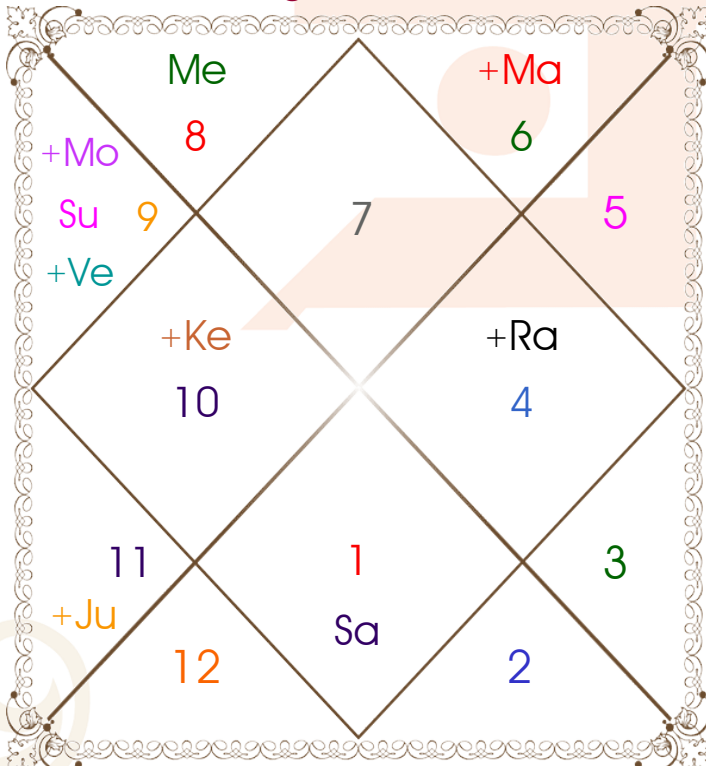

Planetary Degrees and their Positions

Pl	R	C	Rasi	Degree	Speed	Nak	Pad	No.	RL	NL	Sub	Dignity
Asc			Lib	00:27:10	313:53:03	Chitra	3	14	Ven	Mar	Mer	---
Sun			Sag	04:55:16	01:01:07	Moola	2	19	Jup	Ket	Mar	FrSign
Mon			Sag	26:53:34	12:37:41	U Sadha	1	21	Jup	Sun	Sun	NuSign
Mar			Vir	18:52:49	00:31:16	Hasta	3	13	Mer	Mon	Mer	EnSign
Mer			Sco	13:23:39	01:02:59	Anuradha	4	17	Mar	Sat	Rah	NuSign
Jup			Aqu	26:37:20	00:07:06	P Bhad	2	25	Sat	Jup	Ven	NuSign
Ven			Sag	17:34:27	01:15:19	P Sadha	2	20	Jup	Ven	Mar	NuSign
Sat	R		Ari	02:59:59	00:00:59	Asvini	1	1	Mar	Ket	Ven	Dblifted
Rah	R		Can	29:31:34	00:06:03	Aslesa	4	9	Mon	Mer	Sat	EnSign
Ket	R		Cap	29:31:34	00:06:03	Dhanish	2	23	Sat	Mar	Sat	EnSign
Ura			Cap	16:33:53	00:02:49	Sravna	2	22	Sat	Mon	Sat	---
Nep			Cap	06:49:57	00:02:00	U Sadha	4	21	Sat	Sun	Mer	---
Plu			Sco	14:52:19	00:02:14	Anuradha	4	17	Mar	Sat	Rah	---
Mid Heaven			Can	01:52:29	--	Punrvsu	--	7	Mon	Jup	Rah	--

R-Retrograde S-Stationary

C- Combust D-Deep Combust

Rahu : True

Lahiri Ayanamsa : 23:50:23

Lagna-Chalit