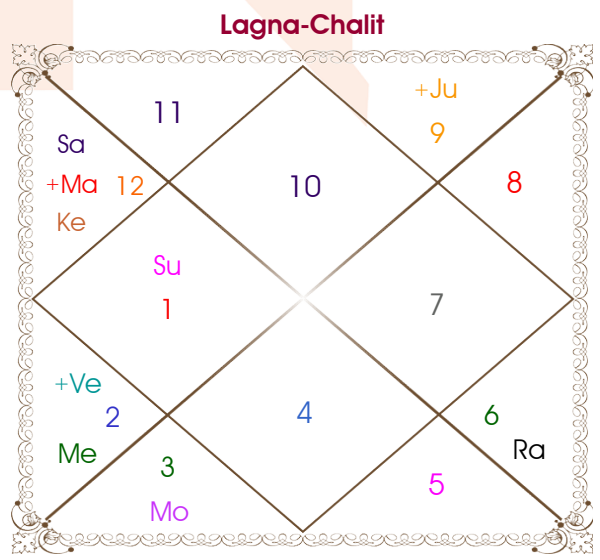

A

Kanika

Model: Web-FreeMatching

Order No: 121596708

Male : \_\_\_\_\_ Sex \_\_\_\_\_ : Female  
 07/03/1994 : \_\_\_\_\_ Date of Birth \_\_\_\_\_ : 23-24/04/1996  
 Monday : \_\_\_\_\_ Day \_\_\_\_\_ : Tue-Wednesday  
 Hour 22:40:00 : \_\_\_\_\_ Time of Birth \_\_\_\_\_ : 00:45:00 Hour  
 Ghati 39:58:32 : \_\_\_\_\_ Time of Birth(Ghati) \_\_\_\_\_ : 47:23:02 Ghati  
 India : \_\_\_\_\_ Country \_\_\_\_\_ : India  
 Delhi : \_\_\_\_\_ City \_\_\_\_\_ : Delhi  
 28:39:00 North : \_\_\_\_\_ Latitude \_\_\_\_\_ : 28:39:00 North  
 77:13:00 East : \_\_\_\_\_ Longitude \_\_\_\_\_ : 77:13:00 East  
 82:30:00 East : \_\_\_\_\_ Zone \_\_\_\_\_ : 82:30:00 East  
 Hour -00:21:08 : \_\_\_\_\_ Loc Time Corr \_\_\_\_\_ : -00:21:08 Hour  
 Hour 00:00:00 : \_\_\_\_\_ War Time Corr \_\_\_\_\_ : 00:00:00 Hour  
 06:40:35 : \_\_\_\_\_ Sunrise \_\_\_\_\_ : 05:47:47  
 18:23:44 : \_\_\_\_\_ Sunset \_\_\_\_\_ : 18:51:34  
 23:46:48 : \_\_\_\_\_ Lahiri Ayanamsa \_\_\_\_\_ : 23:48:24

Vimshottari Sun 4Y 4M 19D		Degree	Sign	Pln	Sign	Degree	Vimshottari Rahu 3Y 2M 21D	
<b>Rahu</b>		19:38:48	Lib	Asc	Cap	00:04:16	<b>Saturn</b>	
<b>27/07/2015</b>		23:07:10	Aqu	Sun	Ari	10:05:56	<b>15/07/2015</b>	
<b>26/07/2033</b>		00:15:11	Cap	Mon	Gem	17:36:42	<b>15/07/2034</b>	
Rahu	08/04/2018	29:09:37	Cap	Mer	Tau	00:08:49	Saturn	18/07/2018
Jupiter	01/09/2020	20:47:46	Lib R	Jup	Sag	23:39:56	Mercury	27/03/2021
Saturn	08/07/2023	05:06:54	Pis	Ven	Tau	23:29:58	Ketu	06/05/2022
Mercury	25/01/2026	10:45:25	Aqu	Sat	Pis	08:06:24	Venus	06/07/2025
Ketu	12/02/2027	02:58:08	Sco R	Rah R	Vir	23:11:49	Sun	18/06/2026
Venus	12/02/2030	02:58:08	Tau R	Ket R	Pis	23:11:49	Moon	17/01/2028
Sun	07/01/2031	01:22:24	Cap	Ura	Cap	10:41:03	Mars	25/02/2029
Moon	08/07/2032	28:55:55	Sag	Nep	Cap	03:56:16	Rahu	02/01/2032
Mars	26/07/2033	04:16:54	Sco R	Plu R	Sco	08:41:06	Jupiter	15/07/2034