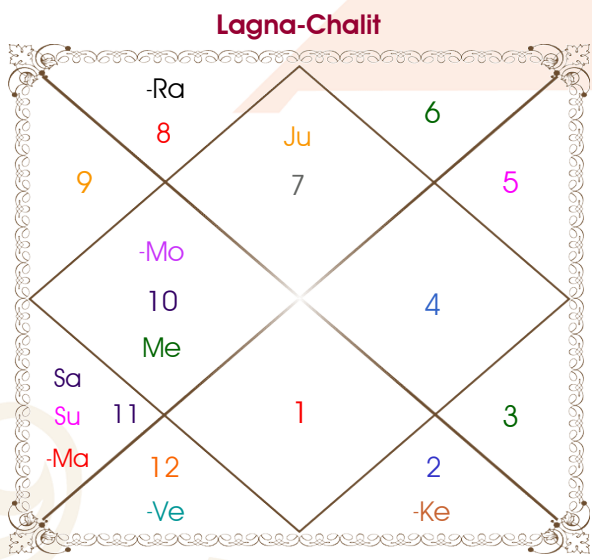

A

Kanika

Model: Web-FreeMatching

Order No: 121596708

Male : \_\_\_\_\_ Sex \_\_\_\_\_ : Female  
 07/03/1994 : \_\_\_\_\_ Date of Birth \_\_\_\_\_ : 23-24/04/1996  
 Monday : \_\_\_\_\_ Day \_\_\_\_\_ : Tue-Wednesday  
 Hour 22:40:00 : \_\_\_\_\_ Time of Birth \_\_\_\_\_ : 00:45:00 Hour  
 Ghati 39:58:32 : \_\_\_\_\_ Time of Birth(Ghati) \_\_\_\_\_ : 47:23:02 Ghati  
 India : \_\_\_\_\_ Country \_\_\_\_\_ : India  
 Delhi : \_\_\_\_\_ City \_\_\_\_\_ : Delhi  
 28:39:00 North : \_\_\_\_\_ Latitude \_\_\_\_\_ : 28:39:00 North  
 77:13:00 East : \_\_\_\_\_ Longitude \_\_\_\_\_ : 77:13:00 East  
 82:30:00 East : \_\_\_\_\_ Zone \_\_\_\_\_ : 82:30:00 East  
 Hour -00:21:08 : \_\_\_\_\_ Loc Time Corr \_\_\_\_\_ : -00:21:08 Hour  
 Hour 00:00:00 : \_\_\_\_\_ War Time Corr \_\_\_\_\_ : 00:00:00 Hour  
 06:40:35 : \_\_\_\_\_ Sunrise \_\_\_\_\_ : 05:47:47  
 18:23:44 : \_\_\_\_\_ Sunset \_\_\_\_\_ : 18:51:34  
 23:46:48 : \_\_\_\_\_ Lahiri Ayanamsa \_\_\_\_\_ : 23:48:24

Vimshottari Sun 4Y 4M 19D		Degree	Sign	Pln	Sign	Degree	Vimshottari Rahu 3Y 2M 21D	
<b>Rahu</b>		19:38:48	Lib	Asc	Cap	00:04:16	<b>Saturn</b>	
<b>27/07/2015</b>		23:07:10	Aqu	Sun	Ari	10:05:56	<b>15/07/2015</b>	
<b>26/07/2033</b>		00:15:11	Cap	Mon	Gem	17:36:42	<b>15/07/2034</b>	
Rahu	08/04/2018	29:09:37	Cap	Mer	Tau	00:08:49	Saturn	18/07/2018
Jupiter	01/09/2020	20:47:46	Lib R	Jup	Sag	23:39:56	Mercury	27/03/2021
Saturn	08/07/2023	05:06:54	Pis	Ven	Tau	23:29:58	Ketu	06/05/2022
Mercury	25/01/2026	10:45:25	Aqu	Sat	Pis	08:06:24	Venus	06/07/2025
Ketu	12/02/2027	02:58:08	Sco R	Rah R	Vir	23:11:49	Sun	18/06/2026
Venus	12/02/2030	02:58:08	Tau R	Ket R	Pis	23:11:49	Moon	17/01/2028
Sun	07/01/2031	01:22:24	Cap	Ura	Cap	10:41:03	Mars	25/02/2029
Moon	08/07/2032	28:55:55	Sag	Nep	Cap	03:56:16	Rahu	02/01/2032
Mars	26/07/2033	04:16:54	Sco R	Plu R	Sco	08:41:06	Jupiter	15/07/2034