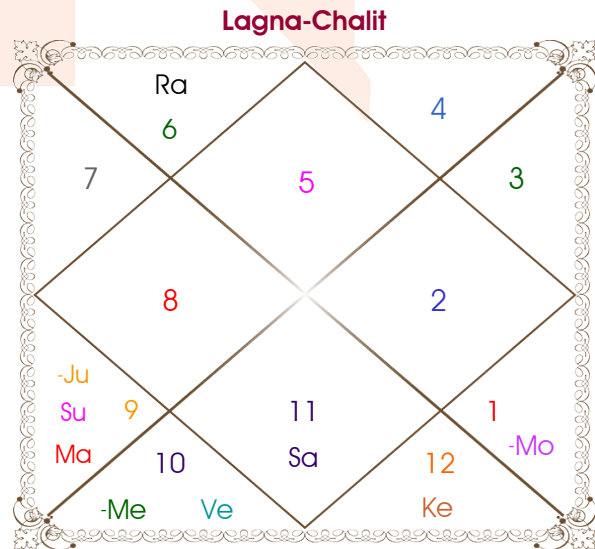

Vimshottari
Jupiter 9Y 4M 19D
Mercury
23/03/2024
23/03/2041

Mercury	19/08/2026
Ketu	16/08/2027
Venus	16/06/2030
Sun	23/04/2031
Moon	21/09/2032
Mars	18/09/2033
Rahu	07/04/2036
Jupiter	14/07/2038
Saturn	23/03/2041

Degree	Sign	Pln
29:18:35	Vir	Asc
16:16:56	Lib	Sun
25:30:44	Aqu	Mon
15:40:36	Sco	Mar
03:57:30	Lib	Mer
22:37:04	Sco	Jup
05:39:24	Sco	Ven
24:30:14	Aqu R	Sat
02:41:57	Lib	Rah R
02:41:57	Ari	Ket R
03:02:41	Cap	Ura
29:12:17	Sag	Nep
05:53:54	Sco	Plu

Sign	Degree
Leo	26:29:08
Sag	14:44:38
Ari	07:20:11
Sag	29:22:42
Cap	03:48:14
Sag	05:23:14
Cap	17:15:24
Aqu	25:30:29
Vir	29:42:50
Pis	29:42:50
Cap	05:28:33
Cap	00:49:43
Sco	08:06:15

Vimshottari
Ketu 3Y 1M 23D
Moon
22/02/2025
22/02/2035

Moon	23/12/2025
Mars	24/07/2026
Rahu	23/01/2028
Jupiter	24/05/2029
Saturn	24/12/2030
Mercury	24/05/2032
Ketu	23/12/2032
Venus	24/08/2034
Sun	22/02/2035