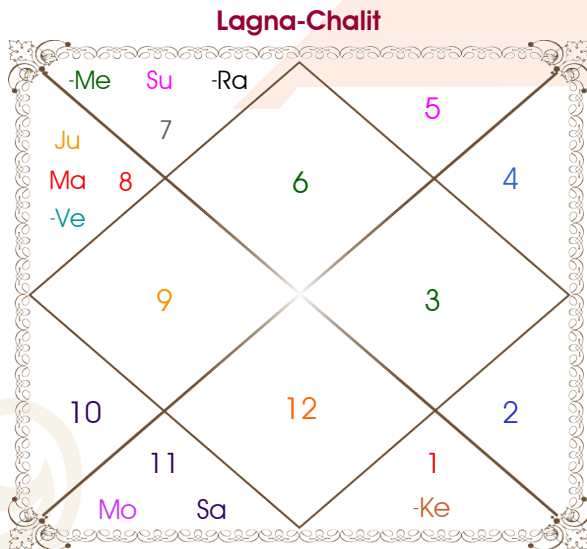

Vimshottari
Jupiter 9Y 4M 19D
Mercury
23/03/2024
23/03/2041

Mercury	19/08/2026
Ketu	16/08/2027
Venus	16/06/2030
Sun	23/04/2031
Moon	21/09/2032
Mars	18/09/2033
Rahu	07/04/2036
Jupiter	14/07/2038
Saturn	23/03/2041

Degree	Sign	Pln
29:18:35	Vir	Asc
16:16:56	Lib	Sun
25:30:44	Aqu	Mon
15:40:36	Sco	Mar
03:57:30	Lib	Mer
22:37:04	Sco	Jup
05:39:24	Sco	Ven
24:30:14	Aqu R	Sat
02:41:57	Lib	Rah R
02:41:57	Ari	Ket R
03:02:41	Cap	Ura
29:12:17	Sag	Nep
05:53:54	Sco	Plu

Sign	Degree
Leo	26:29:08
Sag	14:44:38
Ari	07:20:11
Sag	29:22:42
Cap	03:48:14
Sag	05:23:14
Cap	17:15:24
Aqu	25:30:29
Vir	29:42:50
Pis	29:42:50
Cap	05:28:33
Cap	00:49:43
Sco	08:06:15

Vimshottari
Ketu 3Y 1M 23D
Moon
22/02/2025
22/02/2035

Moon	23/12/2025
Mars	24/07/2026
Rahu	23/01/2028
Jupiter	24/05/2029
Saturn	24/12/2030
Mercury	24/05/2032
Ketu	23/12/2032
Venus	24/08/2034
Sun	22/02/2035