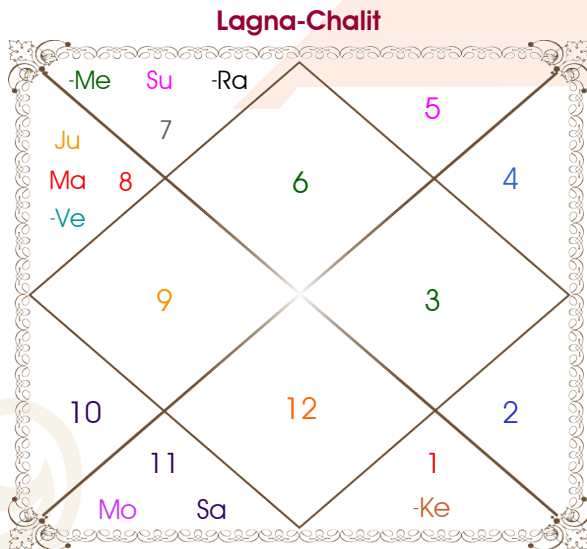

Vimshottari
Jupiter 9Y 4M 19D
Mercury
23/03/2024
23/03/2041

Mercury	19/08/2026
Ketu	16/08/2027
Venus	16/06/2030
Sun	23/04/2031
Moon	21/09/2032
Mars	18/09/2033
Rahu	07/04/2036
Jupiter	14/07/2038
Saturn	23/03/2041

Degree	Sign	Pln
29:18:35	Vir	Asc
16:16:56	Lib	Sun
25:30:44	Aqu	Mon
15:40:36	Sco	Mar
03:57:30	Lib	Mer
22:37:04	Sco	Jup
05:39:24	Sco	Ven
24:30:14	Aqu R	Sat
02:41:57	Lib	Rah R
02:41:57	Ari	Ket R
03:02:41	Cap	Ura
29:12:17	Sag	Nep
05:53:54	Sco	Plu

Sign	Degree
Aqu	19:37:02
Sag	14:14:04
Ari	01:06:11
Sag	28:59:20
Cap	03:10:20
Sag	05:16:25
Cap	16:38:28
Aqu	25:28:32
Vir	29:43:00
Pis	29:43:00
Cap	05:26:53
Cap	00:48:37
Sco	08:05:15

Vimshottari
Ketu 6Y 5M 1D
Sun
01/06/2022
01/06/2028

Sun	19/09/2022
Moon	20/03/2023
Mars	26/07/2023
Rahu	19/06/2024
Jupiter	07/04/2025
Saturn	20/03/2026
Mercury	25/01/2027
Ketu	01/06/2027
Venus	01/06/2028