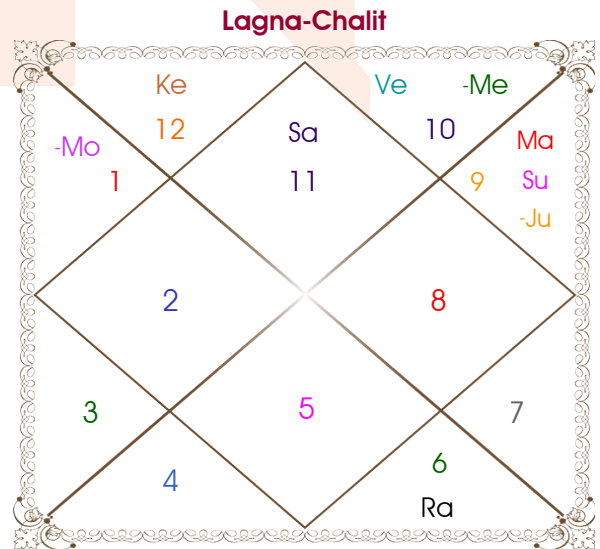

Vimshottari
Jupiter 9Y 4M 19D
Mercury
23/03/2024
23/03/2041

Mercury	19/08/2026
Ketu	16/08/2027
Venus	16/06/2030
Sun	23/04/2031
Moon	21/09/2032
Mars	18/09/2033
Rahu	07/04/2036
Jupiter	14/07/2038
Saturn	23/03/2041

Degree	Sign	Pln
29:18:35	Vir	Asc
16:16:56	Lib	Sun
25:30:44	Aqu	Mon
15:40:36	Sco	Mar
03:57:30	Lib	Mer
22:37:04	Sco	Jup
05:39:24	Sco	Ven
24:30:14	Aqu R	Sat
02:41:57	Lib	Rah R
02:41:57	Ari	Ket R
03:02:41	Cap	Ura
29:12:17	Sag	Nep
05:53:54	Sco	Plu

Sign	Degree
Aqu	19:37:02
Sag	14:14:04
Ari	01:06:11
Sag	28:59:20
Cap	03:10:20
Sag	05:16:25
Cap	16:38:28
Aqu	25:28:32
Vir	29:43:00
Pis	29:43:00
Cap	05:26:53
Cap	00:48:37
Sco	08:05:15

Vimshottari
Ketu 6Y 5M 1D
Sun
01/06/2022
01/06/2028

Sun	19/09/2022
Moon	20/03/2023
Mars	26/07/2023
Rahu	19/06/2024
Jupiter	07/04/2025
Saturn	20/03/2026
Mercury	25/01/2027
Ketu	01/06/2027
Venus	01/06/2028