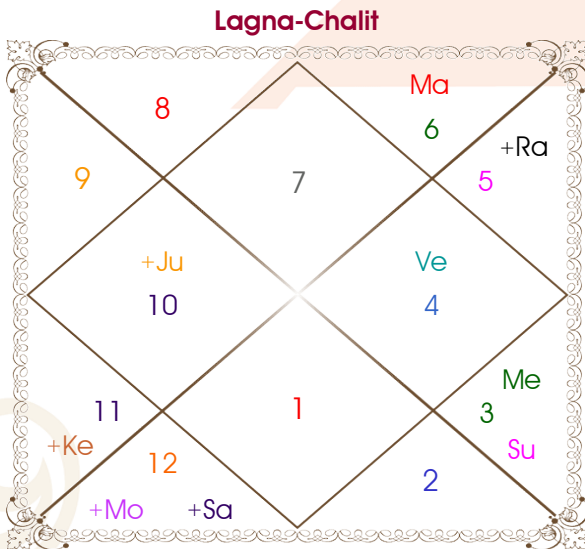

Abhay Sharma

Divanshi Sharma

Model: Web-FreeMatching

Order No: 121590305

Male : \_\_\_\_\_ Sex \_\_\_\_\_ : Female  
 28/06/1997 : \_\_\_\_\_ Date of Birth \_\_\_\_\_ : 16-17/12/1999  
 Saturday : \_\_\_\_\_ Day \_\_\_\_\_ : Thu-Friday  
 Hour 14:05:00 : \_\_\_\_\_ Time of Birth \_\_\_\_\_ : 01:55:00 Hour  
 Ghati 21:13:56 : \_\_\_\_\_ Time of Birth(Ghati) \_\_\_\_\_ : 46:56:25 Ghati  
 India : \_\_\_\_\_ Country \_\_\_\_\_ : India  
 Jaipur : \_\_\_\_\_ City \_\_\_\_\_ : Faridabad  
 26:53:00 North : \_\_\_\_\_ Latitude \_\_\_\_\_ : 28:24:00 North  
 75:50:00 East : \_\_\_\_\_ Longitude \_\_\_\_\_ : 77:18:00 East  
 82:30:00 East : \_\_\_\_\_ Zone \_\_\_\_\_ : 82:30:00 East  
 Hour -00:26:40 : \_\_\_\_\_ Loc Time Corr \_\_\_\_\_ : -00:20:48 Hour  
 Hour 00:00:00 : \_\_\_\_\_ War Time Corr \_\_\_\_\_ : 00:00:00 Hour  
 05:35:25 : \_\_\_\_\_ Sunrise \_\_\_\_\_ : 07:05:54  
 19:24:10 : \_\_\_\_\_ Sunset \_\_\_\_\_ : 17:26:33  
 23:49:17 : \_\_\_\_\_ Lahiri Ayanamsa \_\_\_\_\_ : 23:51:09

## Ashtakoot Guna Chart

Koot	Male	Female	Max	Mark	Dosha	Area
Varan	Vipra	Vipra	1	1.00	--	Deeds
Vashya	Jalchar	Jalchar	2	2.00	--	Nature
Tara	Sampat	Atimitra	3	3.00	--	Destiny
Yoni	Gaja	Gau	4	2.00	--	Sex Life
Maitri	Jupiter	Jupiter	5	5.00	--	Relationship
Gana	Deva	Manushya	6	6.00	--	Sociality
Bhakut	Pisces	Pisces	7	7.00	--	Life Style
Nadi	Antya	Madhya	8	8.00	--	Kids/Health
<b>Total:</b>			<b>36</b>	<b>34.00</b>		