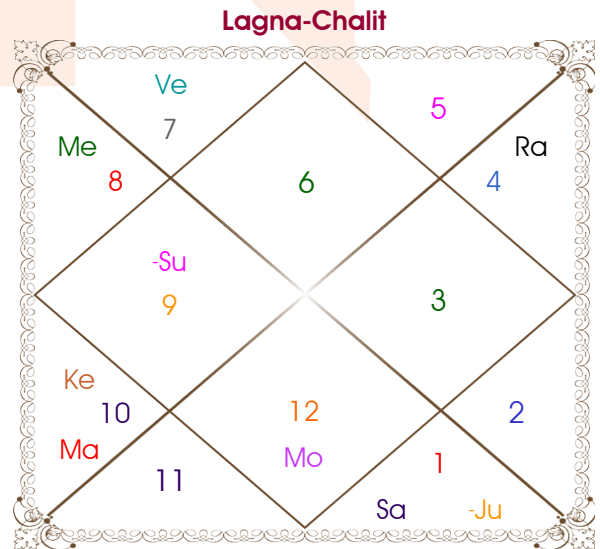

Abhay Sharma

Divanshi Sharma

Model: Web-FreeMatching

Order No: 121590305

Male : \_\_\_\_\_ Sex \_\_\_\_\_ : Female  
 28/06/1997 : \_\_\_\_\_ Date of Birth \_\_\_\_\_ : 16-17/12/1999  
 Saturday : \_\_\_\_\_ Day \_\_\_\_\_ : Thu-Friday  
 Hour 14:05:00 : \_\_\_\_\_ Time of Birth \_\_\_\_\_ : 01:55:00 Hour  
 Ghati 21:13:56 : \_\_\_\_\_ Time of Birth(Ghati) \_\_\_\_\_ : 46:56:25 Ghati  
 India : \_\_\_\_\_ Country \_\_\_\_\_ : India  
 Jaipur : \_\_\_\_\_ City \_\_\_\_\_ : Faridabad  
 26:53:00 North : \_\_\_\_\_ Latitude \_\_\_\_\_ : 28:24:00 North  
 75:50:00 East : \_\_\_\_\_ Longitude \_\_\_\_\_ : 77:18:00 East  
 82:30:00 East : \_\_\_\_\_ Zone \_\_\_\_\_ : 82:30:00 East  
 Hour -00:26:40 : \_\_\_\_\_ Loc Time Corr \_\_\_\_\_ : -00:20:48 Hour  
 Hour 00:00:00 : \_\_\_\_\_ War Time Corr \_\_\_\_\_ : 00:00:00 Hour  
 05:35:25 : \_\_\_\_\_ Sunrise \_\_\_\_\_ : 07:05:54  
 19:24:10 : \_\_\_\_\_ Sunset \_\_\_\_\_ : 17:26:33  
 23:49:17 : \_\_\_\_\_ Lahiri Ayanamsa \_\_\_\_\_ : 23:51:09

## Ashtakoot Guna Chart

Koot	Male	Female	Max	Mark	Dosha	Area
Varan	Vipra	Vipra	1	1.00	--	Deeds
Vashya	Jalchar	Jalchar	2	2.00	--	Nature
Tara	Sampat	Atimitra	3	3.00	--	Destiny
Yoni	Gaja	Gau	4	2.00	--	Sex Life
Maitri	Jupiter	Jupiter	5	5.00	--	Relationship
Gana	Deva	Manushya	6	6.00	--	Sociality
Bhakut	Pisces	Pisces	7	7.00	--	Life Style
Nadi	Antya	Madhya	8	8.00	--	Kids/Health
<b>Total:</b>			<b>36</b>	<b>34.00</b>		