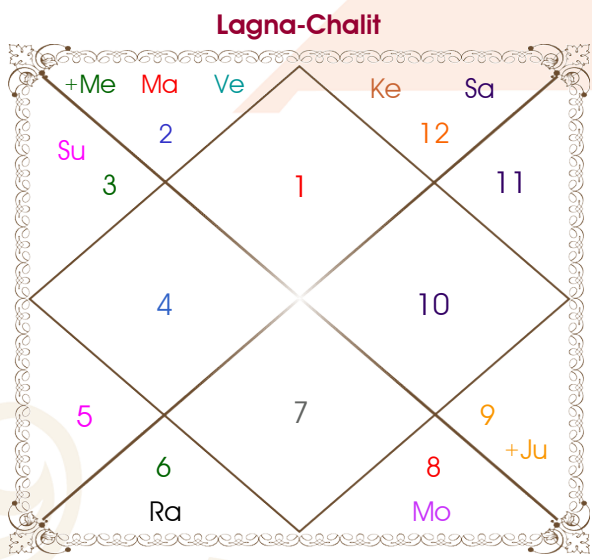

Male

Femal

Model: Web-FreeMatching

Order No: 121586502

Male : \_\_\_\_\_ Sex \_\_\_\_\_ : Female  
 28-29/06/1996 : \_\_\_\_\_ Date of Birth \_\_\_\_\_ : 29/07/1999  
 Fri-Saturday : \_\_\_\_\_ Day \_\_\_\_\_ : Thursday  
 Hour 01:00:13 : \_\_\_\_\_ Time of Birth \_\_\_\_\_ : 08:32:00 Hour  
 Ghati 50:13:31 : \_\_\_\_\_ Time of Birth(Ghati) \_\_\_\_\_ : 08:33:30 Ghati  
 India : \_\_\_\_\_ Country \_\_\_\_\_ : India  
 Kolkata : \_\_\_\_\_ City \_\_\_\_\_ : Kolkata  
 22:34:00 North : \_\_\_\_\_ Latitude \_\_\_\_\_ : 22:34:00 North  
 88:21:00 East : \_\_\_\_\_ Longitude \_\_\_\_\_ : 88:21:00 East  
 82:30:00 East : \_\_\_\_\_ Zone \_\_\_\_\_ : 82:30:00 East  
 Hour 00:23:24 : \_\_\_\_\_ Loc Time Corr \_\_\_\_\_ : 00:23:24 Hour  
 Hour 00:00:00 : \_\_\_\_\_ War Time Corr \_\_\_\_\_ : 00:00:00 Hour  
 04:54:48 : \_\_\_\_\_ Sunrise \_\_\_\_\_ : 05:06:36  
 18:24:55 : \_\_\_\_\_ Sunset \_\_\_\_\_ : 18:19:09  
 23:48:33 : \_\_\_\_\_ Lahiri Ayanamsa \_\_\_\_\_ : 23:50:52

Vimshottari Saturn 8Y 6M 6D		Degree	Sign	Pln	Sign	Degree	Vimshottari Moon 2Y 11M 30D	
<b>Ketu</b>		12:20:17	Ari	Asc	Leo	27:05:19	<b>Rahu</b>	
<b>04/01/2022</b>		13:32:47	Gem	Sun	Can	11:44:05	<b>28/07/2009</b>	
<b>04/01/2029</b>		10:41:18	Sco	Mon	Cap	19:20:01	<b>29/07/2027</b>	
Ketu	02/06/2022	17:39:38	Tau	Mar	Lib	16:05:30	Rahu	09/04/2012
Venus	03/08/2023	29:14:03	Tau	Mer R	Can	07:41:09	Jupiter	03/09/2014
Sun	08/12/2023	19:40:45	Sag R	Jup	Ari	09:57:57	Saturn	10/07/2017
Moon	09/07/2024	18:12:14	Tau R	Ven	Leo	11:15:53	Mercury	27/01/2020
Mars	05/12/2024	13:15:06	Pis	Sat	Ari	22:26:56	Ketu	14/02/2021
Rahu	23/12/2025	19:29:37	Vir R	Rah	Can	19:04:38	Venus	15/02/2024
Jupiter	29/11/2026	19:29:37	Pis R	Ket	Cap	19:04:38	Sun	08/01/2025
Saturn	08/01/2028	09:48:22	Cap R	Ura R	Cap	21:21:03	Moon	10/07/2026
Mercury	04/01/2029	03:04:53	Cap R	Nep R	Cap	09:03:14	Mars	29/07/2027
		06:59:39	Sco R	Plu R	Sco	14:00:28		