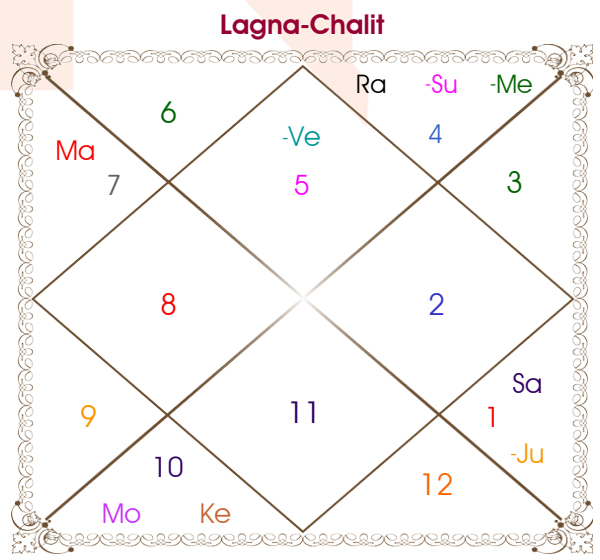

Male

Femal

Model: Web-FreeMatching

Order No: 121586502

Male : \_\_\_\_\_ Sex \_\_\_\_\_ : Female  
 28-29/06/1996 : \_\_\_\_\_ Date of Birth \_\_\_\_\_ : 29/07/1999  
 Fri-Saturday : \_\_\_\_\_ Day \_\_\_\_\_ : Thursday  
 Hour 01:00:13 : \_\_\_\_\_ Time of Birth \_\_\_\_\_ : 08:32:00 Hour  
 Ghati 50:13:31 : \_\_\_\_\_ Time of Birth(Ghati) \_\_\_\_\_ : 08:33:30 Ghati  
 India : \_\_\_\_\_ Country \_\_\_\_\_ : India  
 Kolkata : \_\_\_\_\_ City \_\_\_\_\_ : Kolkata  
 22:34:00 North : \_\_\_\_\_ Latitude \_\_\_\_\_ : 22:34:00 North  
 88:21:00 East : \_\_\_\_\_ Longitude \_\_\_\_\_ : 88:21:00 East  
 82:30:00 East : \_\_\_\_\_ Zone \_\_\_\_\_ : 82:30:00 East  
 Hour 00:23:24 : \_\_\_\_\_ Loc Time Corr \_\_\_\_\_ : 00:23:24 Hour  
 Hour 00:00:00 : \_\_\_\_\_ War Time Corr \_\_\_\_\_ : 00:00:00 Hour  
 04:54:48 : \_\_\_\_\_ Sunrise \_\_\_\_\_ : 05:06:36  
 18:24:55 : \_\_\_\_\_ Sunset \_\_\_\_\_ : 18:19:09  
 23:48:33 : \_\_\_\_\_ Lahiri Ayanamsa \_\_\_\_\_ : 23:50:52

Vimshottari Saturn 8Y 6M 6D		Degree	Sign	Pln	Sign	Degree	Vimshottari Moon 2Y 11M 30D	
<b>Ketu</b>		12:20:17	Ari	Asc	Leo	27:05:19	<b>Rahu</b>	
<b>04/01/2022</b>		13:32:47	Gem	Sun	Can	11:44:05	<b>28/07/2009</b>	
<b>04/01/2029</b>		10:41:18	Sco	Mon	Cap	19:20:01	<b>29/07/2027</b>	
Ketu	02/06/2022	17:39:38	Tau	Mar	Lib	16:05:30	Rahu	09/04/2012
Venus	03/08/2023	29:14:03	Tau	Mer R	Can	07:41:09	Jupiter	03/09/2014
Sun	08/12/2023	19:40:45	Sag R	Jup	Ari	09:57:57	Saturn	10/07/2017
Moon	09/07/2024	18:12:14	Tau R	Ven	Leo	11:15:53	Mercury	27/01/2020
Mars	05/12/2024	13:15:06	Pis	Sat	Ari	22:26:56	Ketu	14/02/2021
Rahu	23/12/2025	19:29:37	Vir R	Rah	Can	19:04:38	Venus	15/02/2024
Jupiter	29/11/2026	19:29:37	Pis R	Ket	Cap	19:04:38	Sun	08/01/2025
Saturn	08/01/2028	09:48:22	Cap R	Ura R	Cap	21:21:03	Moon	10/07/2026
Mercury	04/01/2029	03:04:53	Cap R	Nep R	Cap	09:03:14	Mars	29/07/2027
		06:59:39	Sco R	Plu R	Sco	14:00:28		