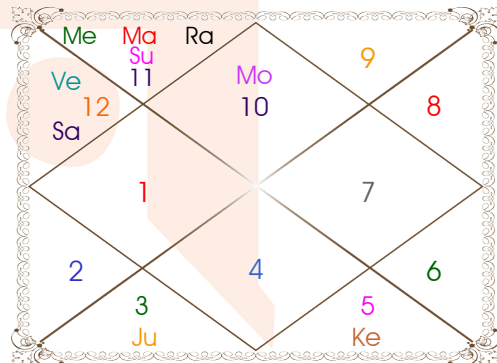

Planetary Degrees and their Positions

Pl	R	C	Rasi	Degree	Speed	Nak	Pad	No.	RL	NL	Sub	Dignity
Asc			Leo	12:22:03	314:14:28	Magha	4	10	Sun	Ket	Mer	---
Sun			Aqu	29:40:12	00:59:50	P Bhad	3	25	Sat	Jup	Mon	EnSign
Mon			Cap	03:53:49	12:25:45	U Sadha	3	21	Sat	Sun	Sat	NuSign
Mar		C	Aqu	15:08:25	00:47:14	Satbisha	3	24	Sat	Rah	Ket	NuSign
Mer	R		Aqu	16:20:13	00:39:15	Satbisha	3	24	Sat	Rah	Ven	NuSign
Jup			Gem	20:52:50	00:00:39	Punrvsu	1	7	Mer	Jup	Jup	EnSign
Ven			Pis	15:45:35	01:14:27	U Bhad	4	26	Jup	Sat	Jup	Exalted
Sat		C	Pis	09:08:26	00:07:26	U Bhad	2	26	Jup	Sat	Ven	NuSign
Rah			Aqu	14:42:09	00:01:41	Satbisha	3	24	Sat	Rah	Ket	FrSign
Ket			Leo	14:42:09	00:01:41	P Phal	1	11	Sun	Ven	Ven	EnSign
Ura			Tau	03:52:13	00:01:55	Krittika	3	3	Ven	Sun	Sat	---
Nep			Pis	07:19:00	00:02:16	U Bhad	2	26	Jup	Sat	Mer	---
Plu			Cap	10:38:48	00:01:23	Sravna	1	22	Sat	Mon	Mon	---
Mid Heaven			Tau	11:01:31	--	Rohini	--	4	Ven	Mon	Mon	--

R-Retrograde S-Stationary

C- Combust D-Deep Combust

Rahu : True

Lahiri Ayanamsa : 24:13:30

Lagna-Chalit

Moon Chart

Navamsa Chart

Vimshottari Dasha

- ❖ The above dasa periods have been computed on the basis of Moon Degree. However, as per bhayat / bhabhog the balance of dasa is Sun 2 Y 8 M 22 D.
- ❖ The Dates given for Dasa periods show their endings. Divisions of Vimshottari Dasa for Complete 120 years are given here without any consideration of longevity.