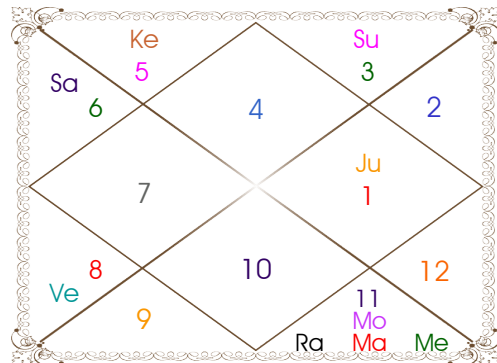

Planetary Degrees and their Positions

Pl	R	C	Rasi	Degree	Speed	Nak	Pad	No.	RL	NL	Sub	Dignity
Asc			Leo	12:22:03	314:14:28	Magha	4	10	Sun	Ket	Mer	---
Sun			Aqu	29:40:12	00:59:50	P Bhad	3	25	Sat	Jup	Mon	EnSign
Mon			Cap	03:53:49	12:25:45	U Sadha	3	21	Sat	Sun	Sat	NuSign
Mar		C	Aqu	15:08:25	00:47:14	Satbisha	3	24	Sat	Rah	Ket	NuSign
Mer	R		Aqu	16:20:13	00:39:15	Satbisha	3	24	Sat	Rah	Ven	NuSign
Jup			Gem	20:52:50	00:00:39	Punrvsu	1	7	Mer	Jup	Jup	EnSign
Ven			Pis	15:45:35	01:14:27	U Bhad	4	26	Jup	Sat	Jup	Exalted
Sat		C	Pis	09:08:26	00:07:26	U Bhad	2	26	Jup	Sat	Ven	NuSign
Rah			Aqu	14:42:09	00:01:41	Satbisha	3	24	Sat	Rah	Ket	FrSign
Ket			Leo	14:42:09	00:01:41	P Phal	1	11	Sun	Ven	Ven	EnSign
Ura			Tau	03:52:13	00:01:55	Krittika	3	3	Ven	Sun	Sat	---
Nep			Pis	07:19:00	00:02:16	U Bhad	2	26	Jup	Sat	Mer	---
Plu			Cap	10:38:48	00:01:23	Sravna	1	22	Sat	Mon	Mon	---
Mid Heaven			Tau	11:01:31	--	Rohini	--	4	Ven	Mon	Mon	--

R-Retrograde S-Stationary

C- Combust D-Deep Combust

Rahu : True

Lahiri Ayanamsa : 24:13:30

Lagna-Chalit

Moon Chart

Navamsa Chart

Vimshottari Dasha

- ❖ The above dasa periods have been computed on the basis of Moon Degree. However, as per bhayat / bhabhog the balance of dasa is Sun 2 Y 8 M 22 D.
- ❖ The Dates given for Dasa periods show their endings. Divisions of Vimshottari Dasa for Complete 120 years are given here without any consideration of longevity.