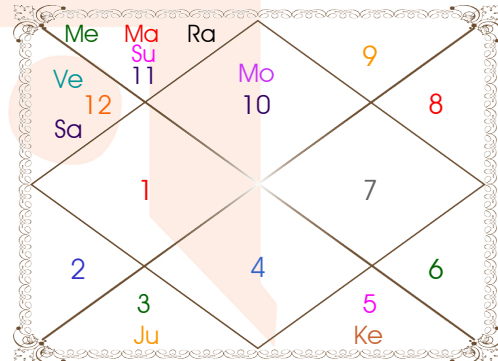

Paya(Rasi-Nak) _____: Copper - Copper

SunSign(West) _____: Pisces

Planetary Degrees and their Positions

PL	R	C	Rasi	Degree	Speed	Nak	Pad	No.	RL	NL	Sub	Dignity
Asc			Can	13:56:58	306:54:26	Pushya	4	8	Mon	Sat	Rah	---
Sun			Aqu	29:34:43	00:59:50	P Bhad	3	25	Sat	Jup	Mon	EnSign
Mon			Cap	02:45:32	12:24:14	U Sadha	2	21	Sat	Sun	Jup	NuSign
Mar		C	Aqu	15:04:06	00:47:14	Satbisha	3	24	Sat	Rah	Ket	NuSign
Mer	R		Aqu	16:23:50	00:39:47	Satbisha	3	24	Sat	Rah	Ven	NuSign
Jup			Gem	20:52:47	00:00:38	Punrvsu	1	7	Mer	Jup	Jup	EnSign
Ven			Pis	15:38:46	01:14:27	U Bhad	4	26	Jup	Sat	Jup	Exalted
Sat		C	Pis	09:07:45	00:07:25	U Bhad	2	26	Jup	Sat	Ven	NuSign
Rah			Aqu	14:42:00	00:01:40	Satbisha	3	24	Sat	Rah	Ket	FrSign
Ket			Leo	14:42:00	00:01:40	P Phal	1	11	Sun	Ven	Ven	EnSign
Ura			Tau	03:52:02	00:01:55	Krittika	3	3	Ven	Sun	Sat	---
Nep			Pis	07:18:48	00:02:16	U Bhad	2	26	Jup	Sat	Mer	---
Plu			Cap	10:38:40	00:01:23	Sravna	1	22	Sat	Mon	Mon	---
Mid Heaven			Ari	08:11:51	--	Asvini	--	1	Mar	Ket	Jup	--

R-Retrograde S-Stationary

C- Combust D-Deep Combust

Rahu : True

Lahiri Ayanamsa : 24:13:30

Lagna-Chalit

Moon Chart

Navamsa Chart

Vimshottari Dasha

- ❖ The above dasa periods have been computed on the basis of Moon Degree. However, as per bhayat / bhabhog the balance of dasa is Sun 3 Y 2 M 27 D.
- ❖ The Dates given for Dasa periods show their endings. Divisions of Vimshottari Dasa for Complete 120 years are given here without any consideration of longevity.