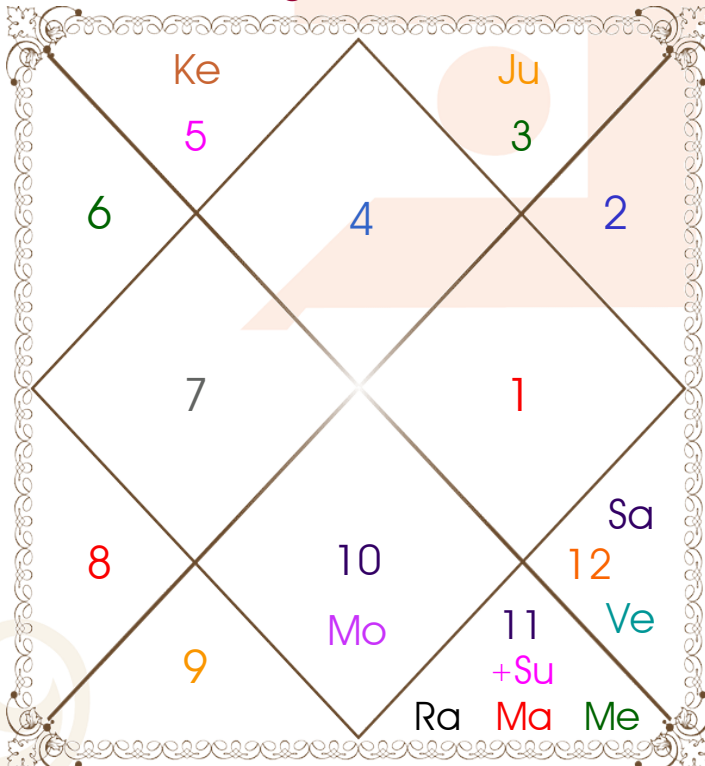

Planetary Degrees and their Positions

PL	R	C	Rasi	Degree	Speed	Nak	Pad	No.	RL	NL	Sub	Dignity
Asc			Can	13:56:58	306:54:26	Pushya	4	8	Mon	Sat	Rah	---
Sun			Aqu	29:34:43	00:59:50	P Bhad	3	25	Sat	Jup	Mon	EnSign
Mon			Cap	02:45:32	12:24:14	U Sadha	2	21	Sat	Sun	Jup	NuSign
Mar		C	Aqu	15:04:06	00:47:14	Satbisha	3	24	Sat	Rah	Ket	NuSign
Mer	R		Aqu	16:23:50	00:39:47	Satbisha	3	24	Sat	Rah	Ven	NuSign
Jup			Gem	20:52:47	00:00:38	Punrvsu	1	7	Mer	Jup	Jup	EnSign
Ven			Pis	15:38:46	01:14:27	U Bhad	4	26	Jup	Sat	Jup	Exalted
Sat		C	Pis	09:07:45	00:07:25	U Bhad	2	26	Jup	Sat	Ven	NuSign
Rah			Aqu	14:42:00	00:01:40	Satbisha	3	24	Sat	Rah	Ket	FrSign
Ket			Leo	14:42:00	00:01:40	P Phal	1	11	Sun	Ven	Ven	EnSign
Ura			Tau	03:52:02	00:01:55	Krittika	3	3	Ven	Sun	Sat	---
Nep			Pis	07:18:48	00:02:16	U Bhad	2	26	Jup	Sat	Mer	---
Plu			Cap	10:38:40	00:01:23	Sravna	1	22	Sat	Mon	Mon	---
Mid Heaven			Ari	08:11:51	--	Asvini	--	1	Mar	Ket	Jup	--

R-Retrograde S-Stationary

C- Combust D-Deep Combust

Rahu : True

Lahiri Ayanamsa : 24:13:30

Lagna-Chalit