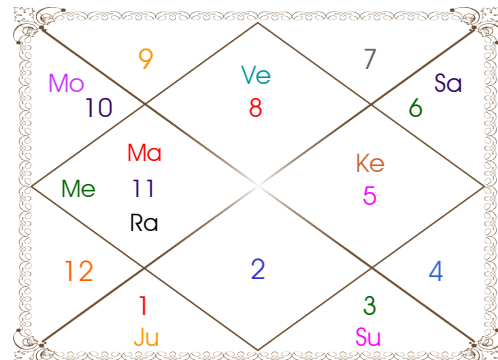

Paya(Rasi-Nak) _____: Copper - Copper

SunSign(West) _____: Pisces

Planetary Degrees and their Positions

PL	R	C	Rasi	Degree	Speed	Nak	Pad	No.	RL	NL	Sub	Dignity
Asc			Can	13:56:58	306:54:26	Pushya	4	8	Mon	Sat	Rah	---
Sun			Aqu	29:34:43	00:59:50	P Bhad	3	25	Sat	Jup	Mon	EnSign
Mon			Cap	02:45:32	12:24:14	U Sadha	2	21	Sat	Sun	Jup	NuSign
Mar		C	Aqu	15:04:06	00:47:14	Satbisha	3	24	Sat	Rah	Ket	NuSign
Mer	R		Aqu	16:23:50	00:39:47	Satbisha	3	24	Sat	Rah	Ven	NuSign
Jup			Gem	20:52:47	00:00:38	Punrvsu	1	7	Mer	Jup	Jup	EnSign
Ven			Pis	15:38:46	01:14:27	U Bhad	4	26	Jup	Sat	Jup	Exalted
Sat		C	Pis	09:07:45	00:07:25	U Bhad	2	26	Jup	Sat	Ven	NuSign
Rah			Aqu	14:42:00	00:01:40	Satbisha	3	24	Sat	Rah	Ket	FrSign
Ket			Leo	14:42:00	00:01:40	P Phal	1	11	Sun	Ven	Ven	EnSign
Ura			Tau	03:52:02	00:01:55	Krittika	3	3	Ven	Sun	Sat	---
Nep			Pis	07:18:48	00:02:16	U Bhad	2	26	Jup	Sat	Mer	---
Plu			Cap	10:38:40	00:01:23	Sravna	1	22	Sat	Mon	Mon	---
Mid Heaven			Ari	08:11:51	--	Asvini	--	1	Mar	Ket	Jup	--

R-Retrograde S-Stationary

C- Combust D-Deep Combust

Rahu : True

Lahiri Ayanamsa : 24:13:30

Lagna-Chalit

Moon Chart

Navamsa Chart

Vimshottari Dasha

- ❖ The above dasa periods have been computed on the basis of Moon Degree. However, as per bhayat / bhabhog the balance of dasa is Sun 3 Y 2 M 27 D.
- ❖ The Dates given for Dasa periods show their endings. Divisions of Vimshottari Dasa for Complete 120 years are given here without any consideration of longevity.