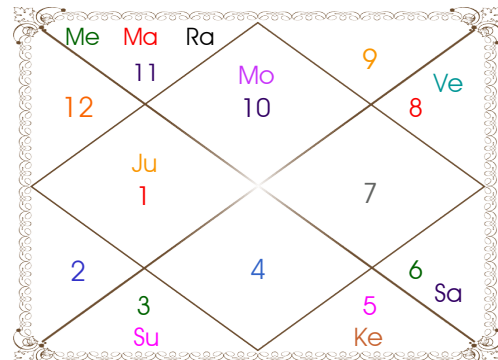

Nabamita paul

14 Mar 2026

12:31 PM

Delhi

Model: web-freekundliweb

Order No: 121581604

Sex _____: Female
Date of Birth _____: **14/03/2026**
Day _____: Saturday
Time of Birth _____: **12:31:00 Hour**
Ishta _____: 14:56:16 Ghati
City _____: **Delhi**
Country _____: India

Planetary Degrees and their Positions

Pl	R	C	Rasi	Degree	Speed	Nak	Pad	No.	RL	NL	Sub	Dignity
Asc			Gem	13:04:39	321:11:21	Ardra	2	6	Mer	Rah	Mer	---
Sun			Aqu	29:28:46	00:59:50	P Bhad	3	25	Sat	Jup	Mon	EnSign
Mon			Cap	01:31:42	12:22:36	U Sadha	2	21	Sat	Sun	Jup	NuSign
Mar		C	Aqu	14:59:24	00:47:14	Satbisha	3	24	Sat	Rah	Ket	NuSign
Mer	R	C	Aqu	16:27:49	00:40:21	Satbisha	3	24	Sat	Rah	Ven	NuSign
Jup			Gem	20:52:43	00:00:37	Punrvsu	1	7	Mer	Jup	Jup	EnSign
Ven			Pis	15:31:22	01:14:28	U Bhad	4	26	Jup	Sat	Jup	Exalted
Sat		C	Pis	09:07:01	00:07:25	U Bhad	2	26	Jup	Sat	Ven	NuSign
Rah			Aqu	14:41:50	00:01:38	Satbisha	3	24	Sat	Rah	Ket	FrSign
Ket			Leo	14:41:50	00:01:38	P Phal	1	11	Sun	Ven	Ven	EnSign
Ura			Tau	03:51:51	00:01:55	Krittika	3	3	Ven	Sun	Sat	---
Nep			Pis	07:18:34	00:02:16	U Bhad	2	26	Jup	Sat	Mer	---
Plu			Cap	10:38:32	00:01:23	Sravna	1	22	Sat	Mon	Mon	---
Mid Heaven			Aqu	29:39:28	--	P Bhad	--	25	Sat	Jup	Mon	--

R-Retrograde S-Stationary

C- Combust D-Deep Combust

Rahu : True

Lahiri Ayanamsa : 24:13:30

Lagna-Chalit

Moon Chart

Navamsa Chart

Vimshottari Dasha

- ❖ The above dasa periods have been computed on the basis of Moon Degree. However, as per bhayat / bhabhog the balance of dasa is Sun 3 Y 9 M 16 D.
- ❖ The Dates given for Dasa periods show their endings. Divisions of Vimshottari Dasa for Complete 120 years are given here without any consideration of longevity.