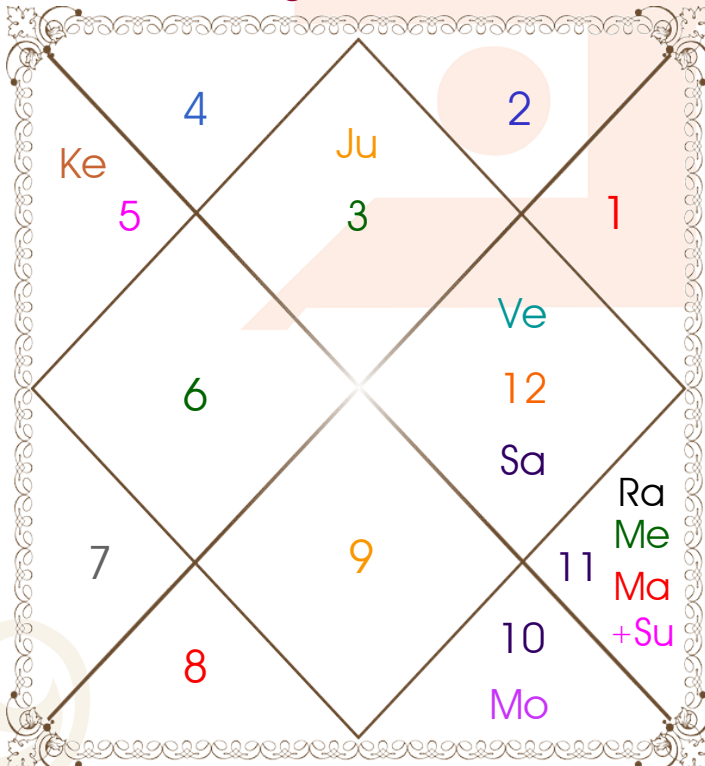

Planetary Degrees and their Positions

Pl	R	C	Rasi	Degree	Speed	Nak	Pad	No.	RL	NL	Sub	Dignity
Asc			Gem	13:04:39	321:11:21	Ardra	2	6	Mer	Rah	Mer	---
Sun			Aqu	29:28:46	00:59:50	P Bhad	3	25	Sat	Jup	Mon	EnSign
Mon			Cap	01:31:42	12:22:36	U Sadha	2	21	Sat	Sun	Jup	NuSign
Mar		C	Aqu	14:59:24	00:47:14	Satbisha	3	24	Sat	Rah	Ket	NuSign
Mer	R	C	Aqu	16:27:49	00:40:21	Satbisha	3	24	Sat	Rah	Ven	NuSign
Jup			Gem	20:52:43	00:00:37	Punrvsu	1	7	Mer	Jup	Jup	EnSign
Ven			Pis	15:31:22	01:14:28	U Bhad	4	26	Jup	Sat	Jup	Exalted
Sat		C	Pis	09:07:01	00:07:25	U Bhad	2	26	Jup	Sat	Ven	NuSign
Rah			Aqu	14:41:50	00:01:38	Satbisha	3	24	Sat	Rah	Ket	FrSign
Ket			Leo	14:41:50	00:01:38	P Phal	1	11	Sun	Ven	Ven	EnSign
Ura			Tau	03:51:51	00:01:55	Krittika	3	3	Ven	Sun	Sat	---
Nep			Pis	07:18:34	00:02:16	U Bhad	2	26	Jup	Sat	Mer	---
Plu			Cap	10:38:32	00:01:23	Sravna	1	22	Sat	Mon	Mon	---
Mid Heaven			Aqu	29:39:28	--	P Bhad	--	25	Sat	Jup	Mon	--

R-Retrograde S-Stationary

C- Combust D-Deep Combust

Rahu : True

Lahiri Ayanamsa : 24:13:30

Lagna-Chalit