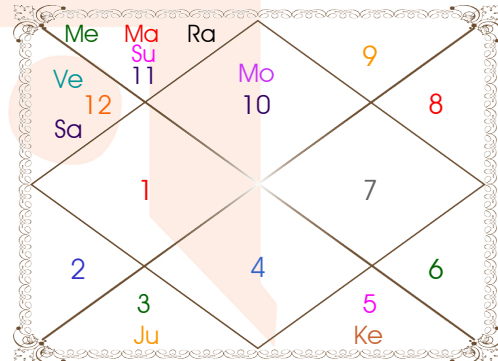

Nabamita paul

14 Mar 2026

12:31 PM

Delhi

Model: web-freekundliweb

Order No: 121581604

Sex _____: Female
Date of Birth _____: **14/03/2026**
Day _____: Saturday
Time of Birth _____: **12:31:00 Hour**
Ishta _____: 14:56:16 Ghati
City _____: **Delhi**
Country _____: India

Planetary Degrees and their Positions

Pl	R	C	Rasi	Degree	Speed	Nak	Pad	No.	RL	NL	Sub	Dignity
Asc			Gem	13:04:39	321:11:21	Ardra	2	6	Mer	Rah	Mer	---
Sun			Aqu	29:28:46	00:59:50	P Bhad	3	25	Sat	Jup	Mon	EnSign
Mon			Cap	01:31:42	12:22:36	U Sadha	2	21	Sat	Sun	Jup	NuSign
Mar		C	Aqu	14:59:24	00:47:14	Satbisha	3	24	Sat	Rah	Ket	NuSign
Mer	R	C	Aqu	16:27:49	00:40:21	Satbisha	3	24	Sat	Rah	Ven	NuSign
Jup			Gem	20:52:43	00:00:37	Punrvsu	1	7	Mer	Jup	Jup	EnSign
Ven			Pis	15:31:22	01:14:28	U Bhad	4	26	Jup	Sat	Jup	Exalted
Sat		C	Pis	09:07:01	00:07:25	U Bhad	2	26	Jup	Sat	Ven	NuSign
Rah			Aqu	14:41:50	00:01:38	Satbisha	3	24	Sat	Rah	Ket	FrSign
Ket			Leo	14:41:50	00:01:38	P Phal	1	11	Sun	Ven	Ven	EnSign
Ura			Tau	03:51:51	00:01:55	Krittika	3	3	Ven	Sun	Sat	---
Nep			Pis	07:18:34	00:02:16	U Bhad	2	26	Jup	Sat	Mer	---
Plu			Cap	10:38:32	00:01:23	Sravna	1	22	Sat	Mon	Mon	---
Mid Heaven			Aqu	29:39:28	--	P Bhad	--	25	Sat	Jup	Mon	--

R-Retrograde S-Stationary

C- Combust D-Deep Combust

Rahu : True

Lahiri Ayanamsa : 24:13:30

Lagna-Chalit

Moon Chart

Navamsa Chart

Vimshottari Dasha

- ❖ The above dasa periods have been computed on the basis of Moon Degree. However, as per bhayat / bhabhog the balance of dasa is Sun 3 Y 9 M 16 D.
- ❖ The Dates given for Dasa periods show their endings. Divisions of Vimshottari Dasa for Complete 120 years are given here without any consideration of longevity.