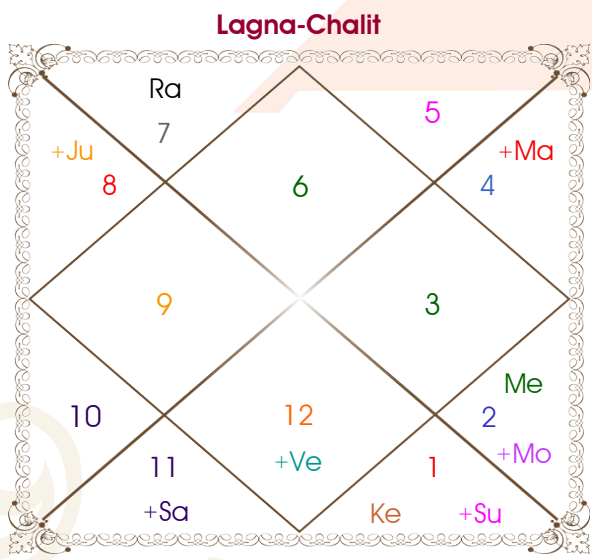

Vijjeet chordia

Nishtha jain

Model: Web-FreeMatching

Order No: 121580803

Male : \_\_\_\_\_ Sex \_\_\_\_\_ : Female  
 02/05/1995 : \_\_\_\_\_ Date of Birth \_\_\_\_\_ : 31/03/1998  
 Tuesday : \_\_\_\_\_ Day \_\_\_\_\_ : Tuesday  
 Hour 15:15:00 : \_\_\_\_\_ Time of Birth \_\_\_\_\_ : 19:45:00 Hour  
 Ghati 23:56:38 : \_\_\_\_\_ Time of Birth(Ghati) \_\_\_\_\_ : 33:49:46 Ghati  
 India : \_\_\_\_\_ Country \_\_\_\_\_ : India  
 Delhi : \_\_\_\_\_ City \_\_\_\_\_ : Rewari  
 28:39:00 North : \_\_\_\_\_ Latitude \_\_\_\_\_ : 28:11:00 North  
 77:13:00 East : \_\_\_\_\_ Longitude \_\_\_\_\_ : 76:37:00 East  
 82:30:00 East : \_\_\_\_\_ Zone \_\_\_\_\_ : 82:30:00 East  
 Hour -00:21:08 : \_\_\_\_\_ Loc Time Corr \_\_\_\_\_ : -00:23:32 Hour  
 Hour 00:00:00 : \_\_\_\_\_ War Time Corr \_\_\_\_\_ : 00:00:00 Hour  
 05:40:20 : \_\_\_\_\_ Sunrise \_\_\_\_\_ : 06:15:40  
 18:56:30 : \_\_\_\_\_ Sunset \_\_\_\_\_ : 18:40:25  
 23:47:39 : \_\_\_\_\_ Lahiri Ayanamsa \_\_\_\_\_ : 23:49:50

## Ashtakoot Guna Chart

Koot	Male	Female	Max	Mark	Dosha	Area
Varan	Vaishya	Vaishya	1	1.00	--	Deeds
Vashya	Chatushpad	Chatushpad	2	2.00	--	Nature
Tara	Sampat	Atimitra	3	3.00	--	Destiny
Yoni	Sarp	Mesh	4	2.00	--	Sex Life
Maitri	Venus	Venus	5	5.00	--	Relationship
Gana	Manushya	Rakshas	6	0.00	Yes	Sociality
Bhakut	Taurus	Taurus	7	7.00	--	Life Style
Nadi	Antya	Antya	8	0.00	Yes	Kids/Health
<b>Total:</b>			<b>36</b>	<b>20.00</b>		