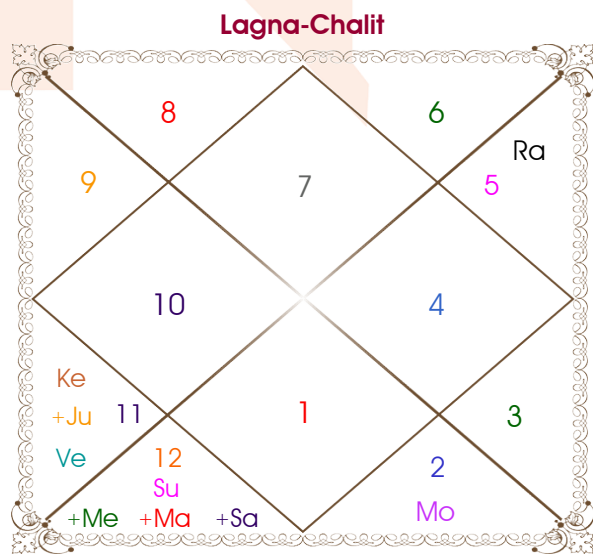

Vijjeet chordia

Nishtha jain

Model: Web-FreeMatching

Order No: 121580803

Male : \_\_\_\_\_ Sex \_\_\_\_\_ : Female  
 02/05/1995 : \_\_\_\_\_ Date of Birth \_\_\_\_\_ : 31/03/1998  
 Tuesday : \_\_\_\_\_ Day \_\_\_\_\_ : Tuesday  
 Hour 15:15:00 : \_\_\_\_\_ Time of Birth \_\_\_\_\_ : 19:45:00 Hour  
 Ghati 23:56:38 : \_\_\_\_\_ Time of Birth(Ghati) \_\_\_\_\_ : 33:49:46 Ghati  
 India : \_\_\_\_\_ Country \_\_\_\_\_ : India  
 Delhi : \_\_\_\_\_ City \_\_\_\_\_ : Rewari  
 28:39:00 North : \_\_\_\_\_ Latitude \_\_\_\_\_ : 28:11:00 North  
 77:13:00 East : \_\_\_\_\_ Longitude \_\_\_\_\_ : 76:37:00 East  
 82:30:00 East : \_\_\_\_\_ Zone \_\_\_\_\_ : 82:30:00 East  
 Hour -00:21:08 : \_\_\_\_\_ Loc Time Corr \_\_\_\_\_ : -00:23:32 Hour  
 Hour 00:00:00 : \_\_\_\_\_ War Time Corr \_\_\_\_\_ : 00:00:00 Hour  
 05:40:20 : \_\_\_\_\_ Sunrise \_\_\_\_\_ : 06:15:40  
 18:56:30 : \_\_\_\_\_ Sunset \_\_\_\_\_ : 18:40:25  
 23:47:39 : \_\_\_\_\_ Lahiri Ayanamsa \_\_\_\_\_ : 23:49:50

## Ashtakoot Guna Chart

Koot	Male	Female	Max	Mark	Dosha	Area
Varan	Vaishya	Vaishya	1	1.00	--	Deeds
Vashya	Chatushpad	Chatushpad	2	2.00	--	Nature
Tara	Sampat	Atimitra	3	3.00	--	Destiny
Yoni	Sarp	Mesh	4	2.00	--	Sex Life
Maitri	Venus	Venus	5	5.00	--	Relationship
Gana	Manushya	Rakshas	6	0.00	Yes	Sociality
Bhakut	Taurus	Taurus	7	7.00	--	Life Style
Nadi	Antya	Antya	8	0.00	Yes	Kids/Health
<b>Total:</b>			<b>36</b>	<b>20.00</b>		