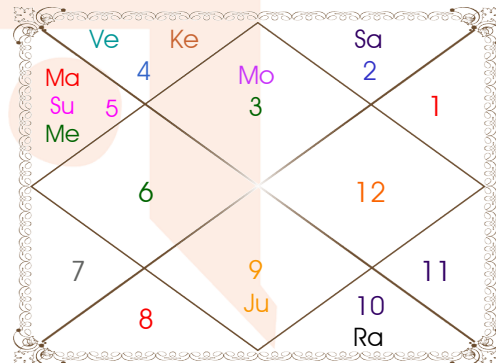

Planetary Degrees and their Positions

Pl	R	C	Rasi	Degree	Speed	Nak	Pad	No.	RL	NL	Sub	Dignity
Asc			Leo	16:19:04	338:17:28	P Phal	1	11	Sun	Ven	Mon	---
Sun			Leo	16:10:29	00:58:06	P Phal	1	11	Sun	Ven	Sun	Moltrikn
Mon			Gem	05:48:50	13:52:09	Mrgsra	4	5	Mer	Mar	Mon	FrSign
Mar		C	Leo	17:58:10	00:38:16	P Phal	2	11	Sun	Ven	Mar	FrSign
Mer			Leo	00:33:20	01:38:22	Magha	1	10	Sun	Ket	Ket	FrSign
Jup			Sag	05:06:04	00:01:27	Moola	2	19	Jup	Ket	Mar	OwnSign
Ven			Can	00:27:50	01:00:09	Punrvsu	4	7	Mon	Jup	Mon	EnSign
Sat			Tau	26:16:25	00:03:14	Mrgsra	1	5	Ven	Mar	Jup	FrSign
Rah			Cap	01:44:10	00:01:18	U Sadha	2	21	Sat	Sun	Jup	FrSign
Ket			Can	01:44:10	00:01:18	Punrvsu	4	7	Mon	Jup	Rah	FrSign
Ura			Vir	22:50:11	00:03:13	Hasta	4	13	Mer	Mon	Sun	---
Nep			Sco	09:06:12	00:00:37	Anuradha	2	17	Mar	Sat	Ven	---
Plu			Vir	07:34:21	00:02:09	U Phal	4	12	Mer	Sun	Ket	---
Mid Heaven			Tau	16:45:25	--	Rohini	--	4	Ven	Mon	Sat	--

R-Retrograde S-Stationary

C- Combust D-Deep Combust

Rahu : True

Lahiri Ayanamsa : 23:28:47

Lagna-Chalit

Moon Chart

Navamsa Chart

Vimshottari Dasha

Balance of Dasa : Mars 0 Years 5 Months 11 Days

Mar 7 Years	Rah 18 Years	Jup 16 Years	Sat 19 Years	Mer 17 Years
02/09/1972	12/02/1973	13/02/1991	13/02/2007	13/02/2026
12/02/1973	13/02/1991	13/02/2007	13/02/2026	13/02/2043
00/00/0000	Rah 26/10/1975	Jup 02/04/1993	Sat 16/02/2010	Mer 11/07/2028
00/00/0000	Jup 21/03/1978	Sat 14/10/1995	Mer 26/10/2012	Ket 08/07/2029
00/00/0000	Sat 25/01/1981	Mer 19/01/1998	Ket 05/12/2013	Ven 08/05/2032
00/00/0000	Mer 14/08/1983	Ket 26/12/1998	Ven 03/02/2017	Sun 15/03/2033
00/00/0000	Ket 01/09/1984	Ven 26/08/2001	Sun 16/01/2018	Mon 14/08/2034
00/00/0000	Ven 02/09/1987	Sun 14/06/2002	Mon 17/08/2019	Mar 11/08/2035
00/00/0000	Sun 26/07/1988	Mon 14/10/2003	Mar 25/09/2020	Rah 28/02/2038
02/09/1972	Mon 25/01/1990	Mar 19/09/2004	Rah 02/08/2023	Jup 05/06/2040
Mon 12/02/1973	Mar 13/02/1991	Rah 13/02/2007	Jup 13/02/2026	Sat 13/02/2043