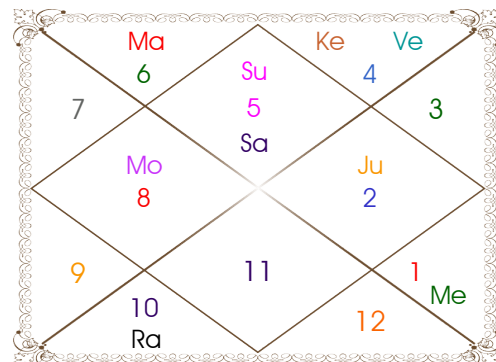

Planetary Degrees and their Positions

Pl	R	C	Rasi	Degree	Speed	Nak	Pad	No.	RL	NL	Sub	Dignity
Asc			Leo	16:19:04	338:17:28	P Phal	1	11	Sun	Ven	Mon	---
Sun			Leo	16:10:29	00:58:06	P Phal	1	11	Sun	Ven	Sun	Moltrikn
Mon			Gem	05:48:50	13:52:09	Mrgsra	4	5	Mer	Mar	Mon	FrSign
Mar		C	Leo	17:58:10	00:38:16	P Phal	2	11	Sun	Ven	Mar	FrSign
Mer			Leo	00:33:20	01:38:22	Magha	1	10	Sun	Ket	Ket	FrSign
Jup			Sag	05:06:04	00:01:27	Moola	2	19	Jup	Ket	Mar	OwnSign
Ven			Can	00:27:50	01:00:09	Punrvsu	4	7	Mon	Jup	Mon	EnSign
Sat			Tau	26:16:25	00:03:14	Mrgsra	1	5	Ven	Mar	Jup	FrSign
Rah			Cap	01:44:10	00:01:18	U Sadha	2	21	Sat	Sun	Jup	FrSign
Ket			Can	01:44:10	00:01:18	Punrvsu	4	7	Mon	Jup	Rah	FrSign
Ura			Vir	22:50:11	00:03:13	Hasta	4	13	Mer	Mon	Sun	---
Nep			Sco	09:06:12	00:00:37	Anuradha	2	17	Mar	Sat	Ven	---
Plu			Vir	07:34:21	00:02:09	U Phal	4	12	Mer	Sun	Ket	---
Mid Heaven			Tau	16:45:25	--	Rohini	--	4	Ven	Mon	Sat	--

R-Retrograde S-Stationary

C- Combust D-Deep Combust

Rahu : True

Lahiri Ayanamsa : 23:28:47

Lagna-Chalit

Moon Chart

Navamsa Chart

Vimshottari Dasha

Balance of Dasa : Mars 0 Years 5 Months 11 Days

Mar 7 Years	Rah 18 Years	Jup 16 Years	Sat 19 Years	Mer 17 Years
02/09/1972	12/02/1973	13/02/1991	13/02/2007	13/02/2026
12/02/1973	13/02/1991	13/02/2007	13/02/2026	13/02/2043
00/00/0000	Rah 26/10/1975	Jup 02/04/1993	Sat 16/02/2010	Mer 11/07/2028
00/00/0000	Jup 21/03/1978	Sat 14/10/1995	Mer 26/10/2012	Ket 08/07/2029
00/00/0000	Sat 25/01/1981	Mer 19/01/1998	Ket 05/12/2013	Ven 08/05/2032
00/00/0000	Mer 14/08/1983	Ket 26/12/1998	Ven 03/02/2017	Sun 15/03/2033
00/00/0000	Ket 01/09/1984	Ven 26/08/2001	Sun 16/01/2018	Mon 14/08/2034
00/00/0000	Ven 02/09/1987	Sun 14/06/2002	Mon 17/08/2019	Mar 11/08/2035
00/00/0000	Sun 26/07/1988	Mon 14/10/2003	Mar 25/09/2020	Rah 28/02/2038
02/09/1972	Mon 25/01/1990	Mar 19/09/2004	Rah 02/08/2023	Jup 05/06/2040
Mon 12/02/1973	Mar 13/02/1991	Rah 13/02/2007	Jup 13/02/2026	Sat 13/02/2043