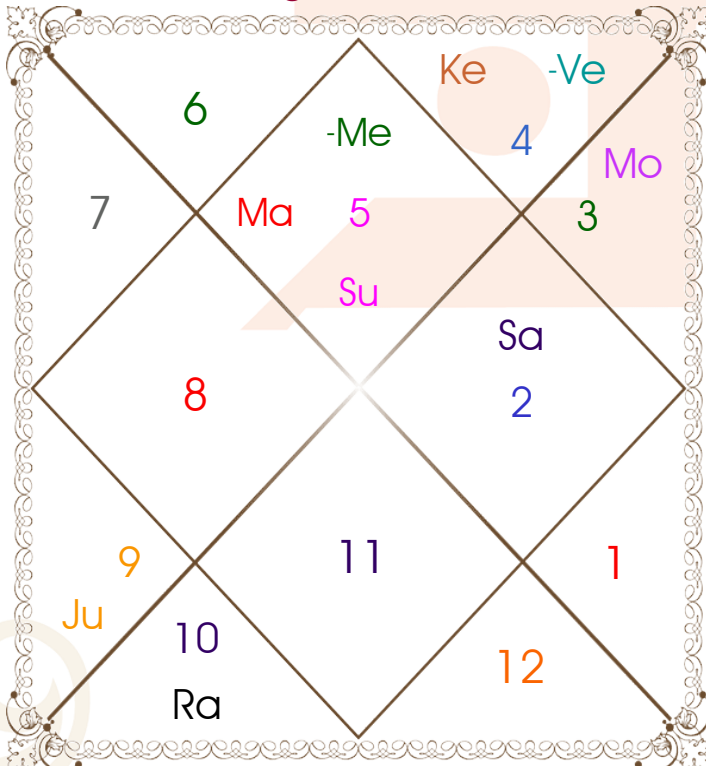

Latitude _____: 18:58:00 North
Longitude _____: 72:50:00 East
Zone _____: 82:30:00 East
Loc Time Corr _____: -00:38:40 Hour
War Time Corr _____: 00:00:00 Hour
Local Mean Time ____: 05:49:20 Hour
Equation of Time ____: 00:00:20 Hour
Siderial Time _____: 04:34:26 Hour
Sunrise _____: 06:23:59 Hour
Sunset _____: 18:52:19 Hour
Day Duration _____: 12:28:20 Hour
Sun Pos. (Ayan) _____: Dakshinayan
Sun Pos. (Gola) _____: Uttar
Season _____: Sharad
Sun Degree _____: 16:10:29 Leo
Ascendent Degree ____: 16:19:04 Leo

Avakahada Chakra

Ascendent-Lord ____: Leo - Sun
Rasi-Lord _____: **Gemini - Mercury**
Naksh.-Charan ____: **Mrgsra - 4**
Nakshatra Lord ____: Mars
Yoga _____: Sidhi
Karan _____: Vanij
Gana _____: Deva
Yoni _____: Sarp
Nadi _____: Madhya
Varan _____: Shoodra
Vashya _____: Manav
Varga _____: Marjar
Yunja _____: Poorva
Hansak _____: Vayu
Name Alphabet ____: Kee-Kishor
Paya(Rasi-Nak) ____: Gold - Gold
SunSign(West) ____: Virgo

Planetary Degrees and their Positions

Pl	R	C	Rasi	Degree	Speed	Nak	Pad	No.	RL	NL	Sub	Dignity
Asc			Leo	16:19:04	338:17:28	P Phal	1	11	Sun	Ven	Mon	---
Sun			Leo	16:10:29	00:58:06	P Phal	1	11	Sun	Ven	Sun	Moltrikn
Mon			Gem	05:48:50	13:52:09	Mrgsra	4	5	Mer	Mar	Mon	FrSign
Mar		C	Leo	17:58:10	00:38:16	P Phal	2	11	Sun	Ven	Mar	FrSign
Mer			Leo	00:33:20	01:38:22	Magha	1	10	Sun	Ket	Ket	FrSign
Jup			Sag	05:06:04	00:01:27	Moola	2	19	Jup	Ket	Mar	OwnSign
Ven			Can	00:27:50	01:00:09	Punrvsu	4	7	Mon	Jup	Mon	EnSign
Sat			Tau	26:16:25	00:03:14	Mrgsra	1	5	Ven	Mar	Jup	FrSign
Rah			Cap	01:44:10	00:01:18	U Sadha	2	21	Sat	Sun	Jup	FrSign
Ket			Can	01:44:10	00:01:18	Punrvsu	4	7	Mon	Jup	Rah	FrSign
Ura			Vir	22:50:11	00:03:13	Hasta	4	13	Mer	Mon	Sun	---
Nep			Sco	09:06:12	00:00:37	Anuradha	2	17	Mar	Sat	Ven	---
Plu			Vir	07:34:21	00:02:09	U Phal	4	12	Mer	Sun	Ket	---
Mid Heaven			Tau	16:45:25	--	Rohini	--	4	Ven	Mon	Sat	--

R-Retrograde S-Stationary

C- Combust D-Deep Combust

Rahu : True

Lahiri Ayanamsa : 23:28:47

Lagna-Chalit

Moon Chart

Navamsa Chart

Vimshottari Dasha