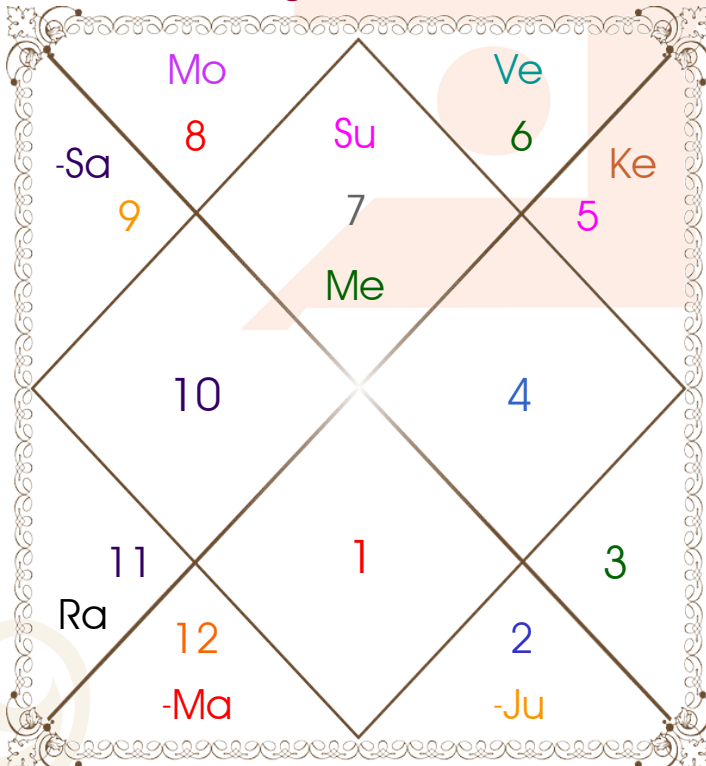

Planetary Degrees and their Positions

Pl	R	C	Rasi	Degree	Speed	Nak	Pad	No.	RL	NL	Sub	Dignity
Asc			Lib	27:46:12	324:08:50	Visakha	3	16	Ven	Jup	Ven	---
Sun			Lib	26:10:41	01:00:23	Visakha	2	16	Ven	Jup	Ket	Dblitted
Mon			SCO	25:21:35	13:07:54	Jyestha	3	18	Mar	Mer	Rah	Dblitted
Mar			Pis	07:34:12	00:10:59	U Bhad	2	26	Jup	Sat	Ket	FrSign
Mer			Lib	14:56:26	01:36:21	Svati	3	15	Ven	Rah	Ket	FrSign
Jup	R		Tau	08:50:00	00:07:50	Krittika	4	3	Ven	Sun	Ven	EnSign
Ven			Vir	22:10:22	01:13:18	Hasta	4	13	Mer	Mon	Ven	Dblitted
Sat			Sag	06:15:50	00:05:58	Moola	2	19	Jup	Ket	Rah	NuSign
Rah	R		Aqu	17:41:27	00:11:22	Satbisha	4	24	Sat	Rah	Sun	FrSign
Ket	R		Leo	17:41:27	00:11:22	P Phal	2	11	Sun	Ven	Mar	EnSign
Ura			Sag	05:10:40	00:03:00	Moola	2	19	Jup	Ket	Mar	---
Nep			Sag	14:30:03	00:01:39	P Sadha	1	20	Jup	Ven	Ven	---
Plu			Lib	19:06:15	00:02:25	Svati	4	15	Ven	Rah	Mon	---
Mid Heaven			Can	29:19:07	--	Aslesa	--	9	Mon	Mer	Sat	--

R-Retrograde S-Stationary

C- Combust D-Deep Combust

Rahu : True

Lahiri Ayanamsa : 23:42:09

Lagna-Chalit