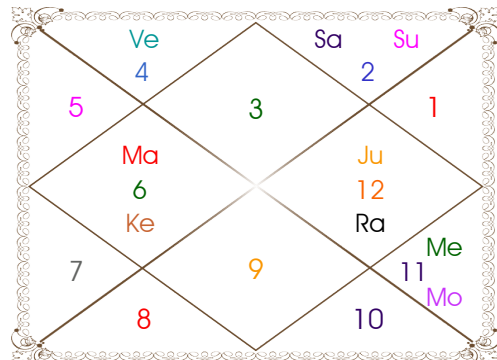

Latitude _____: 18:34:00 North
Longitude _____: 73:58:00 East
Zone _____: 82:30:00 East
Loc Time Corr _____: -00:34:08 Hour
War Time Corr _____: 00:00:00 Hour
Local Mean Time ____: 06:15:52 Hour
Equation of Time ____: 00:15:51 Hour
Siderial Time _____: 09:41:27 Hour
Sunrise _____: 06:39:31 Hour
Sunset _____: 17:57:08 Hour
Day Duration _____: 11:17:37 Hour
Sun Pos. (Ayan) _____: Dakshinayan
Sun Pos. (Gola) _____: Dakshin
Season _____: Hemant
Sun Degree _____: 26:10:41 Libra
Ascendent Degree ____: 27:46:12 Libra

Planetary Degrees and their Positions

Pl	R	C	Rasi	Degree	Speed	Nak	Pad	No.	RL	NL	Sub	Dignity
Asc			Lib	27:46:12	324:08:50	Visakha	3	16	Ven	Jup	Ven	---
Sun			Lib	26:10:41	01:00:23	Visakha	2	16	Ven	Jup	Ket	Dblitted
Mon			SCO	25:21:35	13:07:54	Jyestha	3	18	Mar	Mer	Rah	Dblitted
Mar			Pis	07:34:12	00:10:59	U Bhad	2	26	Jup	Sat	Ket	FrSign
Mer			Lib	14:56:26	01:36:21	Svati	3	15	Ven	Rah	Ket	FrSign
Jup	R		Tau	08:50:00	00:07:50	Krittika	4	3	Ven	Sun	Ven	EnSign
Ven			Vir	22:10:22	01:13:18	Hasta	4	13	Mer	Mon	Ven	Dblitted
Sat			Sag	06:15:50	00:05:58	Moola	2	19	Jup	Ket	Rah	NuSign
Rah	R		Aqu	17:41:27	00:11:22	Satbisha	4	24	Sat	Rah	Sun	FrSign
Ket	R		Leo	17:41:27	00:11:22	P Phal	2	11	Sun	Ven	Mar	EnSign
Ura			Sag	05:10:40	00:03:00	Moola	2	19	Jup	Ket	Mar	---
Nep			Sag	14:30:03	00:01:39	P Sadha	1	20	Jup	Ven	Ven	---
Plu			Lib	19:06:15	00:02:25	Svati	4	15	Ven	Rah	Mon	---
Mid Heaven			Can	29:19:07	--	Aslesa	--	9	Mon	Mer	Sat	--

R-Retrograde S-Stationary

C- Combust D-Deep Combust

Rahu : True

Lahiri Ayanamsa : 23:42:09

Lagna-Chalit

Moon Chart

Navamsa Chart

Vimshottari Dasha

- ❖ The above dasa periods have been computed on the basis of Moon Degree. However, as per bhayat / bhabhog the balance of dasa is Mer 5 Y 10 M 19 D.
- ❖ The Dates given for Dasa periods show their endings. Divisions of Vimshottari Dasa for Complete 120 years are given here without any consideration of longevity.