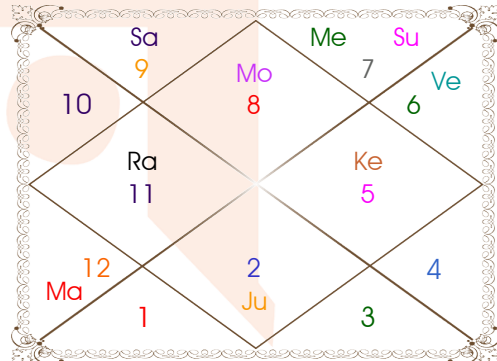

Planetary Degrees and their Positions

Pl	R	C	Rasi	Degree	Speed	Nak	Pad	No.	RL	NL	Sub	Dignity
Asc			Lib	27:46:12	324:08:50	Visakha	3	16	Ven	Jup	Ven	---
Sun			Lib	26:10:41	01:00:23	Visakha	2	16	Ven	Jup	Ket	Dblitted
Mon			SCO	25:21:35	13:07:54	Jyestha	3	18	Mar	Mer	Rah	Dblitted
Mar			Pis	07:34:12	00:10:59	U Bhad	2	26	Jup	Sat	Ket	FrSign
Mer			Lib	14:56:26	01:36:21	Svati	3	15	Ven	Rah	Ket	FrSign
Jup	R		Tau	08:50:00	00:07:50	Krittika	4	3	Ven	Sun	Ven	EnSign
Ven			Vir	22:10:22	01:13:18	Hasta	4	13	Mer	Mon	Ven	Dblitted
Sat			Sag	06:15:50	00:05:58	Moola	2	19	Jup	Ket	Rah	NuSign
Rah	R		Aqu	17:41:27	00:11:22	Satbisha	4	24	Sat	Rah	Sun	FrSign
Ket	R		Leo	17:41:27	00:11:22	P Phal	2	11	Sun	Ven	Mar	EnSign
Ura			Sag	05:10:40	00:03:00	Moola	2	19	Jup	Ket	Mar	---
Nep			Sag	14:30:03	00:01:39	P Sadha	1	20	Jup	Ven	Ven	---
Plu			Lib	19:06:15	00:02:25	Svati	4	15	Ven	Rah	Mon	---
Mid Heaven			Can	29:19:07	--	Aslesa	--	9	Mon	Mer	Sat	--

R-Retrograde S-Stationary

C- Combust D-Deep Combust

Rahu : True

Lahiri Ayanamsa : 23:42:09

Lagna-Chalit

Moon Chart

Navamsa Chart

Vimshottari Dasha

- ❖ The above dasa periods have been computed on the basis of Moon Degree. However, as per bhayat / bhabhog the balance of dasa is Mer 5 Y 10 M 19 D.
- ❖ The Dates given for Dasa periods show their endings. Divisions of Vimshottari Dasa for Complete 120 years are given here without any consideration of longevity.