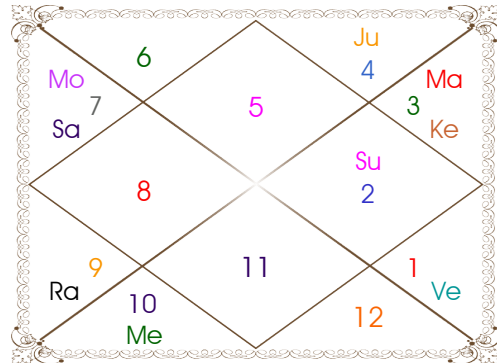

Paya(Rasi-Nak) ____: Iron - Copper

SunSign(West) ____: Leo

Planetary Degrees and their Positions

Pl	R	C	Rasi	Degree	Speed	Nak	Pad	No.	RL	NL	Sub	Dignity
Asc			Vir	24:46:03	329:17:49	Chitra	1	14	Mer	Mar	Rah	---
Sun			Leo	05:43:55	00:57:48	Magha	2	10	Sun	Ket	Rah	Moltrikn
Mon			Sag	20:29:01	12:13:00	P Sadha	3	20	Jup	Ven	Jup	NuSign
Mar			Lib	29:39:35	00:35:29	Visakha	3	16	Ven	Jup	Mon	NuSign
Mer			Can	20:17:38	01:41:36	Aslesa	2	9	Mon	Mer	Ven	EnSign
Jup			Ari	11:07:54	00:00:23	Asvini	4	1	Mar	Ket	Sat	FrSign
Ven	R	C	Leo	01:33:04	00:36:38	Magha	1	10	Sun	Ket	Ven	EnSign
Sat			Ari	23:17:23	00:00:44	Bharani	3	2	Mar	Ven	Sat	Dblifted
Rah			Can	19:05:15	00:01:24	Aslesa	1	9	Mon	Mer	Ket	EnSign
Ket			Cap	19:05:15	00:01:24	Sravna	3	22	Sat	Mon	Mer	EnSign
Ura	R		Cap	20:21:50	00:02:17	Sravna	4	22	Sat	Mon	Ket	---
Nep	R		Cap	08:24:35	00:01:24	U Sadha	4	21	Sat	Sun	Ven	---
Plu			Scor	13:53:37	00:00:08	Anuradha	4	17	Mar	Sat	Rah	---
Mid Heaven			Gem	24:52:32	--	Punrvsu	--	7	Mer	Jup	Mer	--

R-Retrograde S-Stationary

C- Combust D-Deep Combust

Rahu : True

Lahiri Ayanamsa : 23:50:55

Lagna-Chalit

Moon Chart

Navamsa Chart

Vimshottari Dasha