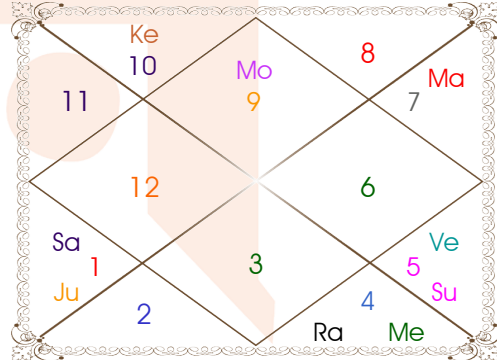

Paya(Rasi-Nak) ____: Iron - Copper

SunSign(West) ____: Leo

Planetary Degrees and their Positions

Pl	R	C	Rasi	Degree	Speed	Nak	Pad	No.	RL	NL	Sub	Dignity
Asc			Vir	24:46:03	329:17:49	Chitra	1	14	Mer	Mar	Rah	---
Sun			Leo	05:43:55	00:57:48	Magha	2	10	Sun	Ket	Rah	Moltrikn
Mon			Sag	20:29:01	12:13:00	P Sadha	3	20	Jup	Ven	Jup	NuSign
Mar			Lib	29:39:35	00:35:29	Visakha	3	16	Ven	Jup	Mon	NuSign
Mer			Can	20:17:38	01:41:36	Aslesa	2	9	Mon	Mer	Ven	EnSign
Jup			Ari	11:07:54	00:00:23	Asvini	4	1	Mar	Ket	Sat	FrSign
Ven	R	C	Leo	01:33:04	00:36:38	Magha	1	10	Sun	Ket	Ven	EnSign
Sat			Ari	23:17:23	00:00:44	Bharani	3	2	Mar	Ven	Sat	Dblifted
Rah			Can	19:05:15	00:01:24	Aslesa	1	9	Mon	Mer	Ket	EnSign
Ket			Cap	19:05:15	00:01:24	Sravna	3	22	Sat	Mon	Mer	EnSign
Ura	R		Cap	20:21:50	00:02:17	Sravna	4	22	Sat	Mon	Ket	---
Nep	R		Cap	08:24:35	00:01:24	U Sadha	4	21	Sat	Sun	Ven	---
Plu			Scor	13:53:37	00:00:08	Anuradha	4	17	Mar	Sat	Rah	---
Mid Heaven			Gem	24:52:32	--	Punrvsu	--	7	Mer	Jup	Mer	--

R-Retrograde S-Stationary

C- Combust D-Deep Combust

Rahu : True

Lahiri Ayanamsa : 23:50:55

Lagna-Chalit

Moon Chart

Navamsa Chart

Vimshottari Dasha

- ❖ The above dasa periods have been computed on the basis of Moon Degree. However, as per bhayat / bhabhog the balance of dasa is Ven 9 Y 2 M 22 D.
- ❖ The Dates given for Dasa periods show their endings. Divisions of Vimshottari Dasa for Complete 120 years are given here without any consideration of longevity.