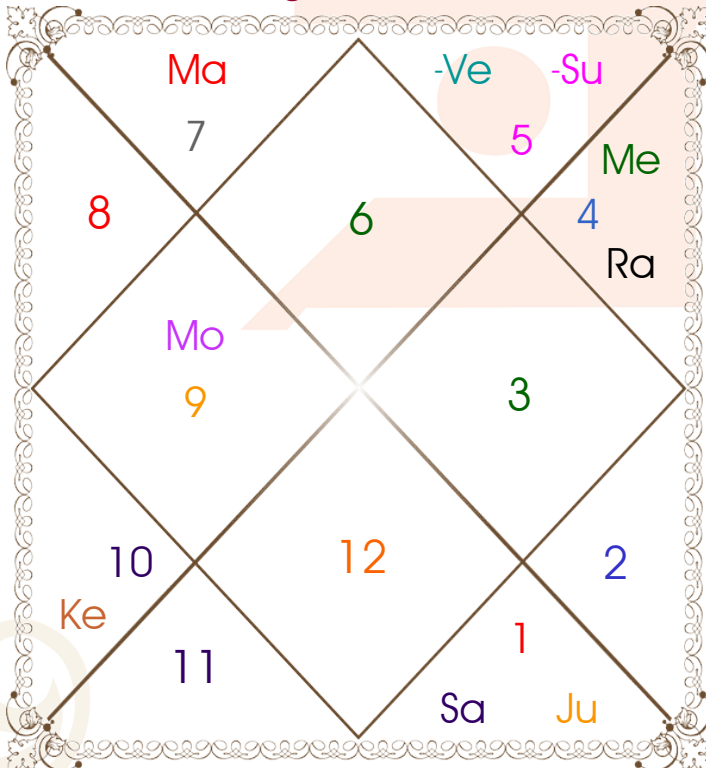

Planetary Degrees and their Positions

Pl	R	C	Rasi	Degree	Speed	Nak	Pad	No.	RL	NL	Sub	Dignity
Asc			Vir	24:46:03	329:17:49	Chitra	1	14	Mer	Mar	Rah	---
Sun			Leo	05:43:55	00:57:48	Magha	2	10	Sun	Ket	Rah	Moltrikn
Mon			Sag	20:29:01	12:13:00	P Sadha	3	20	Jup	Ven	Jup	NuSign
Mar			Lib	29:39:35	00:35:29	Visakha	3	16	Ven	Jup	Mon	NuSign
Mer			Can	20:17:38	01:41:36	Aslesa	2	9	Mon	Mer	Ven	EnSign
Jup			Ari	11:07:54	00:00:23	Asvini	4	1	Mar	Ket	Sat	FrSign
Ven	R	C	Leo	01:33:04	00:36:38	Magha	1	10	Sun	Ket	Ven	EnSign
Sat			Ari	23:17:23	00:00:44	Bharani	3	2	Mar	Ven	Sat	Dblifted
Rah			Can	19:05:15	00:01:24	Aslesa	1	9	Mon	Mer	Ket	EnSign
Ket			Cap	19:05:15	00:01:24	Sravna	3	22	Sat	Mon	Mer	EnSign
Ura	R		Cap	20:21:50	00:02:17	Sravna	4	22	Sat	Mon	Ket	---
Nep	R		Cap	08:24:35	00:01:24	U Sadha	4	21	Sat	Sun	Ven	---
Plu			Scor	13:53:37	00:00:08	Anuradha	4	17	Mar	Sat	Rah	---
Mid Heaven			Gem	24:52:32	--	Punrvsu	--	7	Mer	Jup	Mer	--

R-Retrograde S-Stationary

C- Combust D-Deep Combust

Rahu : True

Lahiri Ayanamsa : 23:50:55

Lagna-Chalit