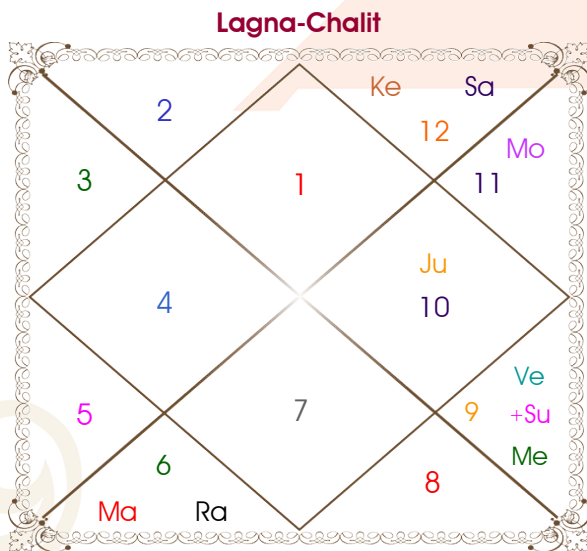

Vimshottari
Jupiter 8Y 3M 22D
Mercury
07/05/2024
07/05/2041

Mercury	03/10/2026
Ketu	30/09/2027
Venus	31/07/2030
Sun	07/06/2031
Moon	05/11/2032
Mars	02/11/2033
Rahu	22/05/2036
Jupiter	28/08/2038
Saturn	07/05/2041

Degree	Sign	Pln	Sign	Degree
17:57:48	Ari	Asc	Sag	25:31:37
29:19:13	Sag	Sun	Aqu	24:45:28
26:24:25	Aqu	Mon	Pis	27:45:44
08:59:48	Vir	Mar	Pis	25:39:00
09:09:55	Sag	Mer R	Aqu	10:49:38
04:13:15	Cap	Jup	Ari	10:21:42
10:00:54	Sag	Ven	Aqu	00:28:05
08:15:17	Pis	Sat	Ari	19:14:22
07:23:04	Vir	Rah R	Can	08:52:26
07:23:04	Pis	R Ket R	Cap	08:52:26
10:09:03	Cap	Ura	Cap	24:43:02
03:28:21	Cap	Nep	Cap	11:45:23
10:57:22	Sco	Plu	Sco	19:02:03

Vimshottari
Mercury 2Y 10M 7D
Venus
15/01/2010
15/01/2030

Venus	16/05/2013
Sun	16/05/2014
Moon	15/01/2016
Mars	16/03/2017
Rahu	16/03/2020
Jupiter	15/11/2022
Saturn	15/01/2026
Mercury	14/11/2028
Ketu	15/01/2030