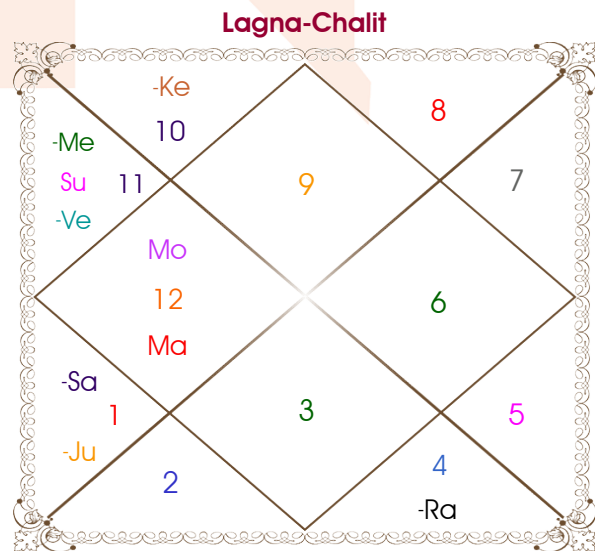

Vimshottari
Jupiter 8Y 3M 22D
Mercury
07/05/2024
07/05/2041

Mercury	03/10/2026
Ketu	30/09/2027
Venus	31/07/2030
Sun	07/06/2031
Moon	05/11/2032
Mars	02/11/2033
Rahu	22/05/2036
Jupiter	28/08/2038
Saturn	07/05/2041

Degree	Sign	Pln	Sign	Degree
17:57:48	Ari	Asc	Sag	25:31:37
29:19:13	Sag	Sun	Aqu	24:45:28
26:24:25	Aqu	Mon	Pis	27:45:44
08:59:48	Vir	Mar	Pis	25:39:00
09:09:55	Sag	Mer R	Aqu	10:49:38
04:13:15	Cap	Jup	Ari	10:21:42
10:00:54	Sag	Ven	Aqu	00:28:05
08:15:17	Pis	Sat	Ari	19:14:22
07:23:04	Vir	Rah R	Can	08:52:26
07:23:04	Pis	R Ket R	Cap	08:52:26
10:09:03	Cap	Ura	Cap	24:43:02
03:28:21	Cap	Nep	Cap	11:45:23
10:57:22	Sco	Plu	Sco	19:02:03

Vimshottari
Mercury 2Y 10M 7D
Venus
15/01/2010
15/01/2030

Venus	16/05/2013
Sun	16/05/2014
Moon	15/01/2016
Mars	16/03/2017
Rahu	16/03/2020
Jupiter	15/11/2022
Saturn	15/01/2026
Mercury	14/11/2028
Ketu	15/01/2030