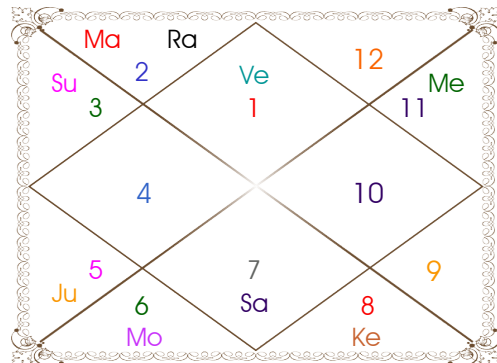

Planetary Degrees and their Positions

Pl	R	C	Rasi	Degree	Speed	Nak	Pad	No.	RL	NL	Sub	Dignity
Asc			Vir	12:34:29	356:52:30	Hasta	1	13	Mer	Mon	Rah	---
Sun			Leo	08:22:34	00:57:52	Magha	3	10	Sun	Ket	Jup	Moltrikn
Mon			Sag	17:23:09	14:41:16	P Sadha	2	20	Jup	Ven	Mar	NuSign
Mar			Gem	26:11:49	00:38:38	Punrvsu	2	7	Mer	Jup	Ket	EnSign
Mer			Vir	05:22:04	00:46:35	U Phal	3	12	Mer	Sun	Mer	Exalted
Jup	R		Sag	14:09:02	00:01:47	P Sadha	1	20	Jup	Ven	Ven	OwnSign
Ven			Gem	22:41:34	00:59:34	Punrvsu	1	7	Mer	Jup	Sat	FrSign
Sat	R		Pis	12:28:11	00:03:25	U Bhad	3	26	Jup	Sat	Mar	NuSign
Rah	R		Vir	14:44:40	00:04:07	Hasta	2	13	Mer	Mon	Jup	Moltrikn
Ket	R		Pis	14:44:40	00:04:07	U Bhad	4	26	Jup	Sat	Rah	Moltrikn
Ura	R		Cap	07:38:23	00:01:57	U Sadha	4	21	Sat	Sun	Ket	---
Nep	R		Cap	01:37:39	00:01:13	U Sadha	2	21	Sat	Sun	Jup	---
Plu			Sco	06:34:56	00:00:30	Anuradha	1	17	Mar	Sat	Mer	---
Mid Heaven			Gem	12:06:46	--	Ardra	--	6	Mer	Rah	Sat	--

R-Retrograde S-Stationary

C- Combust D-Deep Combust

Rahu : True

Lahiri Ayanamsa : 23:48:41

Lagna-Chalit

Moon Chart

Navamsa Chart

Vimshottari Dasha