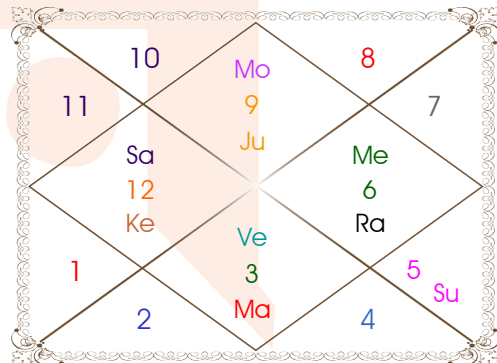

Planetary Degrees and their Positions

Pl	R	C	Rasi	Degree	Speed	Nak	Pad	No.	RL	NL	Sub	Dignity
Asc			Vir	12:34:29	356:52:30	Hasta	1	13	Mer	Mon	Rah	---
Sun			Leo	08:22:34	00:57:52	Magha	3	10	Sun	Ket	Jup	Moltrikn
Mon			Sag	17:23:09	14:41:16	P Sadha	2	20	Jup	Ven	Mar	NuSign
Mar			Gem	26:11:49	00:38:38	Punrvsu	2	7	Mer	Jup	Ket	EnSign
Mer			Vir	05:22:04	00:46:35	U Phal	3	12	Mer	Sun	Mer	Exalted
Jup	R		Sag	14:09:02	00:01:47	P Sadha	1	20	Jup	Ven	Ven	OwnSign
Ven			Gem	22:41:34	00:59:34	Punrvsu	1	7	Mer	Jup	Sat	FrSign
Sat	R		Pis	12:28:11	00:03:25	U Bhad	3	26	Jup	Sat	Mar	NuSign
Rah	R		Vir	14:44:40	00:04:07	Hasta	2	13	Mer	Mon	Jup	Moltrikn
Ket	R		Pis	14:44:40	00:04:07	U Bhad	4	26	Jup	Sat	Rah	Moltrikn
Ura	R		Cap	07:38:23	00:01:57	U Sadha	4	21	Sat	Sun	Ket	---
Nep	R		Cap	01:37:39	00:01:13	U Sadha	2	21	Sat	Sun	Jup	---
Plu			Sco	06:34:56	00:00:30	Anuradha	1	17	Mar	Sat	Mer	---
Mid Heaven			Gem	12:06:46	--	Ardra	--	6	Mer	Rah	Sat	--

R-Retrograde S-Stationary

C- Combust D-Deep Combust

Rahu : True

Lahiri Ayanamsa : 23:48:41

Lagna-Chalit

Moon Chart

Navamsa Chart