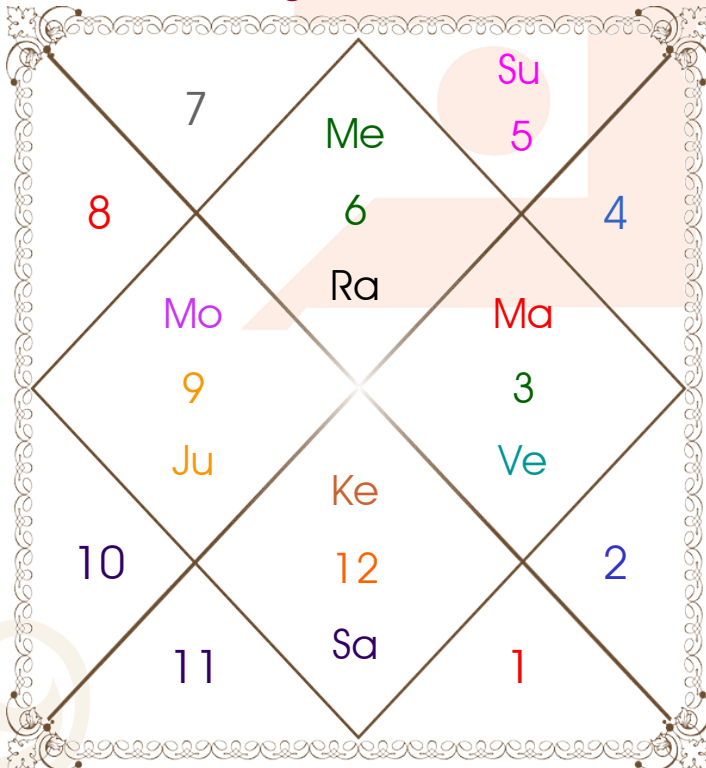

Planetary Degrees and their Positions

Pl	R	C	Rasi	Degree	Speed	Nak	Pad	No.	RL	NL	Sub	Dignity
Asc			Vir	12:34:29	356:52:30	Hasta	1	13	Mer	Mon	Rah	---
Sun			Leo	08:22:34	00:57:52	Magha	3	10	Sun	Ket	Jup	Moltrikn
Mon			Sag	17:23:09	14:41:16	P Sadha	2	20	Jup	Ven	Mar	NuSign
Mar			Gem	26:11:49	00:38:38	Punrvsu	2	7	Mer	Jup	Ket	EnSign
Mer			Vir	05:22:04	00:46:35	U Phal	3	12	Mer	Sun	Mer	Exalted
Jup	R		Sag	14:09:02	00:01:47	P Sadha	1	20	Jup	Ven	Ven	OwnSign
Ven			Gem	22:41:34	00:59:34	Punrvsu	1	7	Mer	Jup	Sat	FrSign
Sat	R		Pis	12:28:11	00:03:25	U Bhad	3	26	Jup	Sat	Mar	NuSign
Rah	R		Vir	14:44:40	00:04:07	Hasta	2	13	Mer	Mon	Jup	Moltrikn
Ket	R		Pis	14:44:40	00:04:07	U Bhad	4	26	Jup	Sat	Rah	Moltrikn
Ura	R		Cap	07:38:23	00:01:57	U Sadha	4	21	Sat	Sun	Ket	---
Nep	R		Cap	01:37:39	00:01:13	U Sadha	2	21	Sat	Sun	Jup	---
Plu			Sco	06:34:56	00:00:30	Anuradha	1	17	Mar	Sat	Mer	---
Mid Heaven			Gem	12:06:46	--	Ardra	--	6	Mer	Rah	Sat	--

R-Retrograde S-Stationary

C- Combust D-Deep Combust

Rahu : True

Lahiri Ayanamsa : 23:48:41

Lagna-Chalit