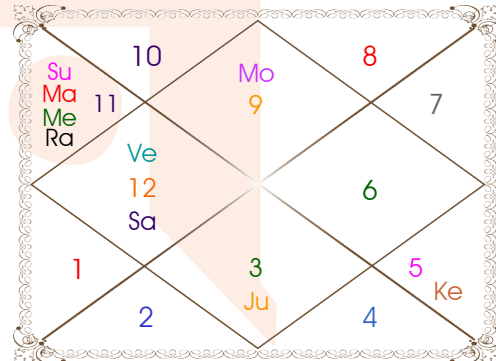

Paya(Rasi-Nak) ____: Copper - Copper

SunSign(West) _____: Pisces

Planetary Degrees and their Positions

Pl	R	C	Rasi	Degree	Speed	Nak	Pad	No.	RL	NL	Sub	Dignity
Asc			Gem	10:51:07	323:52:12	Ardra	2	6	Mer	Rah	Sat	---
Sun			Aqu	28:28:40	00:59:52	P Bhad	3	25	Sat	Jup	Ven	EnSign
Mon			Sag	19:13:29	12:08:24	P Sadha	2	20	Jup	Ven	Rah	NuSign
Mar		C	Aqu	14:11:58	00:47:15	Satbisha	3	24	Sat	Rah	Mer	NuSign
Mer	R	C	Aqu	17:11:10	00:45:53	Satbisha	4	24	Sat	Rah	Ven	NuSign
Jup			Gem	20:52:12	00:00:25	Punrvsu	1	7	Mer	Jup	Jup	EnSign
Ven			Pis	14:16:35	01:14:29	U Bhad	4	26	Jup	Sat	Rah	Exalted
Sat		C	Pis	08:59:34	00:07:25	U Bhad	2	26	Jup	Sat	Ven	NuSign
Rah			Aqu	14:40:28	00:01:01	Satbisha	3	24	Sat	Rah	Ket	FrSign
Ket			Leo	14:40:28	00:01:01	P Phal	1	11	Sun	Ven	Ven	EnSign
Ura			Tau	03:49:57	00:01:52	Krittika	3	3	Ven	Sun	Sat	---
Nep			Pis	07:16:18	00:02:15	U Bhad	2	26	Jup	Sat	Mer	---
Plu			Cap	10:37:08	00:01:24	Sravna	1	22	Sat	Mon	Mon	---
Mid Heaven			Aqu	26:57:05	--	P Bhad	--	25	Sat	Jup	Ven	--

R-Retrograde S-Stationary

C- Combust D-Deep Combust

Rahu : True

Lahiri Ayanamsa : 24:13:30

Lagna-Chalit

Moon Chart

Navamsa Chart

Vimshottari Dasha

- ❖ The above dasa periods have been computed on the basis of Moon Degree. However, as per bhayat / bhabhog the balance of dasa is Ven 11 Y 1 M 12 D.
- ❖ The Dates given for Dasa periods show their endings. Divisions of Vimshottari Dasa for Complete 120 years are given here without any consideration of longevity.