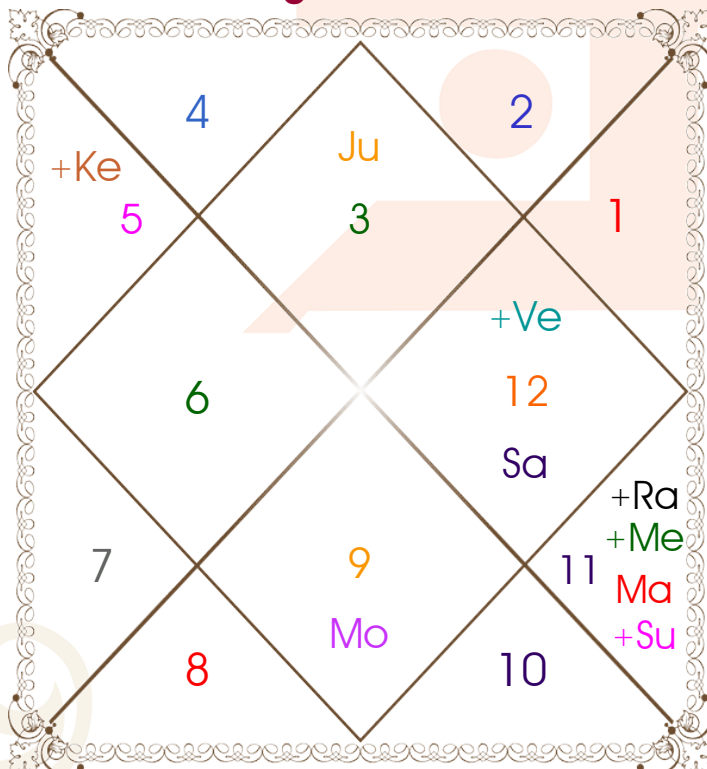

Planetary Degrees and their Positions

Pl	R	C	Rasi	Degree	Speed	Nak	Pad	No.	RL	NL	Sub	Dignity
Asc			Gem	10:51:07	323:52:12	Ardra	2	6	Mer	Rah	Sat	---
Sun			Aqu	28:28:40	00:59:52	P Bhad	3	25	Sat	Jup	Ven	EnSign
Mon			Sag	19:13:29	12:08:24	P Sadha	2	20	Jup	Ven	Rah	NuSign
Mar		C	Aqu	14:11:58	00:47:15	Satbisha	3	24	Sat	Rah	Mer	NuSign
Mer	R	C	Aqu	17:11:10	00:45:53	Satbisha	4	24	Sat	Rah	Ven	NuSign
Jup			Gem	20:52:12	00:00:25	Punrvsu	1	7	Mer	Jup	Jup	EnSign
Ven			Pis	14:16:35	01:14:29	U Bhad	4	26	Jup	Sat	Rah	Exalted
Sat		C	Pis	08:59:34	00:07:25	U Bhad	2	26	Jup	Sat	Ven	NuSign
Rah			Aqu	14:40:28	00:01:01	Satbisha	3	24	Sat	Rah	Ket	FrSign
Ket			Leo	14:40:28	00:01:01	P Phal	1	11	Sun	Ven	Ven	EnSign
Ura			Tau	03:49:57	00:01:52	Krittika	3	3	Ven	Sun	Sat	---
Nep			Pis	07:16:18	00:02:15	U Bhad	2	26	Jup	Sat	Mer	---
Plu			Cap	10:37:08	00:01:24	Sravna	1	22	Sat	Mon	Mon	---
Mid Heaven			Aqu	26:57:05	--	P Bhad	--	25	Sat	Jup	Ven	--

R-Retrograde S-Stationary

C- Combust D-Deep Combust

Rahu : True

Lahiri Ayanamsa : 24:13:30

Lagna-Chalit