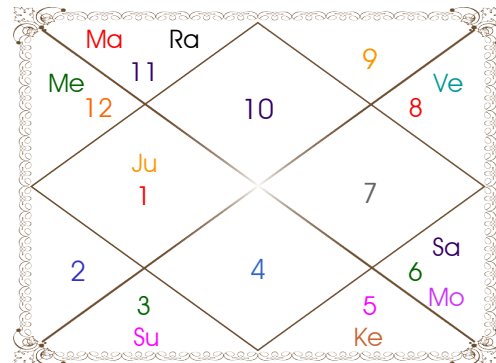

Paya(Rasi-Nak) ____: Copper - Copper

SunSign(West) _____: Pisces

Planetary Degrees and their Positions

Pl	R	C	Rasi	Degree	Speed	Nak	Pad	No.	RL	NL	Sub	Dignity
Asc			Gem	10:51:07	323:52:12	Ardra	2	6	Mer	Rah	Sat	---
Sun			Aqu	28:28:40	00:59:52	P Bhad	3	25	Sat	Jup	Ven	EnSign
Mon			Sag	19:13:29	12:08:24	P Sadha	2	20	Jup	Ven	Rah	NuSign
Mar		C	Aqu	14:11:58	00:47:15	Satbisha	3	24	Sat	Rah	Mer	NuSign
Mer	R	C	Aqu	17:11:10	00:45:53	Satbisha	4	24	Sat	Rah	Ven	NuSign
Jup			Gem	20:52:12	00:00:25	Punrvsu	1	7	Mer	Jup	Jup	EnSign
Ven			Pis	14:16:35	01:14:29	U Bhad	4	26	Jup	Sat	Rah	Exalted
Sat		C	Pis	08:59:34	00:07:25	U Bhad	2	26	Jup	Sat	Ven	NuSign
Rah			Aqu	14:40:28	00:01:01	Satbisha	3	24	Sat	Rah	Ket	FrSign
Ket			Leo	14:40:28	00:01:01	P Phal	1	11	Sun	Ven	Ven	EnSign
Ura			Tau	03:49:57	00:01:52	Krittika	3	3	Ven	Sun	Sat	---
Nep			Pis	07:16:18	00:02:15	U Bhad	2	26	Jup	Sat	Mer	---
Plu			Cap	10:37:08	00:01:24	Sravna	1	22	Sat	Mon	Mon	---
Mid Heaven			Aqu	26:57:05	--	P Bhad	--	25	Sat	Jup	Ven	--

R-Retrograde S-Stationary

C- Combust D-Deep Combust

Rahu : True

Lahiri Ayanamsa : 24:13:30

Lagna-Chalit

Moon Chart

Navamsa Chart

Vimshottari Dasha

- ❖ The above dasa periods have been computed on the basis of Moon Degree. However, as per bhayat / bhabhog the balance of dasa is Ven 11 Y 1 M 12 D.
- ❖ The Dates given for Dasa periods show their endings. Divisions of Vimshottari Dasa for Complete 120 years are given here without any consideration of longevity.