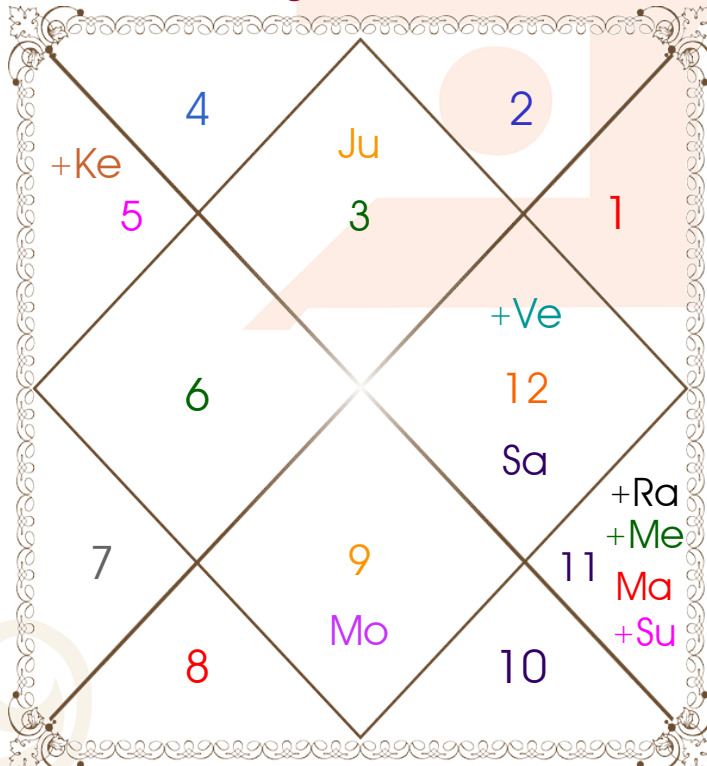

# Planetary Degrees and their Positions

Pl	R	C	Rasi	Degree	Speed	Nak	Pad	No.	RL	NL	Sub	Dignity
Asc			Gem	10:51:07	323:52:12	Ardra	2	6	Mer	Rah	Sat	---
Sun			Aqu	28:28:40	00:59:52	P Bhad	3	25	Sat	Jup	Ven	EnSign
Mon			Sag	19:13:29	12:08:24	P Sadha	2	20	Jup	Ven	Rah	NuSign
Mar		C	Aqu	14:11:58	00:47:15	Satbisha	3	24	Sat	Rah	Mer	NuSign
Mer	R	C	Aqu	17:11:10	00:45:53	Satbisha	4	24	Sat	Rah	Ven	NuSign
Jup			Gem	20:52:12	00:00:25	Punrvsu	1	7	Mer	Jup	Jup	EnSign
Ven			Pis	14:16:35	01:14:29	U Bhad	4	26	Jup	Sat	Rah	Exalted
Sat		C	Pis	08:59:34	00:07:25	U Bhad	2	26	Jup	Sat	Ven	NuSign
Rah			Aqu	14:40:28	00:01:01	Satbisha	3	24	Sat	Rah	Ket	FrSign
Ket			Leo	14:40:28	00:01:01	P Phal	1	11	Sun	Ven	Ven	EnSign
Ura			Tau	03:49:57	00:01:52	Krittika	3	3	Ven	Sun	Sat	---
Nep			Pis	07:16:18	00:02:15	U Bhad	2	26	Jup	Sat	Mer	---
Plu			Cap	10:37:08	00:01:24	Sravna	1	22	Sat	Mon	Mon	---
Mid Heaven			Aqu	26:57:05	--	P Bhad	--	25	Sat	Jup	Ven	--

## Moon Chart