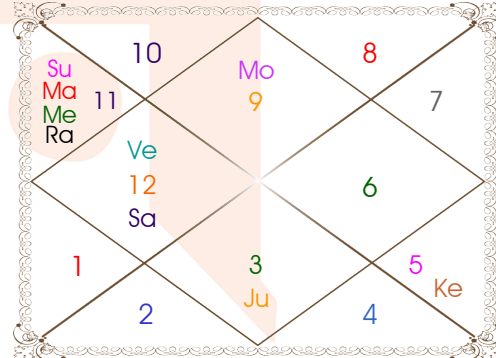

# Planetary Degrees and their Positions

Pl	R	C	Rasi	Degree	Speed	Nak	Pad	No.	RL	NL	Sub	Dignity
Asc			Gem	10:51:07	323:52:12	Ardra	2	6	Mer	Rah	Sat	---
Sun			Aqu	28:28:40	00:59:52	P Bhad	3	25	Sat	Jup	Ven	EnSign
Mon			Sag	19:13:29	12:08:24	P Sadha	2	20	Jup	Ven	Rah	NuSign
Mar		C	Aqu	14:11:58	00:47:15	Satbisha	3	24	Sat	Rah	Mer	NuSign
Mer	R	C	Aqu	17:11:10	00:45:53	Satbisha	4	24	Sat	Rah	Ven	NuSign
Jup			Gem	20:52:12	00:00:25	Punrvsu	1	7	Mer	Jup	Jup	EnSign
Ven			Pis	14:16:35	01:14:29	U Bhad	4	26	Jup	Sat	Rah	Exalted
Sat		C	Pis	08:59:34	00:07:25	U Bhad	2	26	Jup	Sat	Ven	NuSign
Rah			Aqu	14:40:28	00:01:01	Satbisha	3	24	Sat	Rah	Ket	FrSign
Ket			Leo	14:40:28	00:01:01	P Phal	1	11	Sun	Ven	Ven	EnSign
Ura			Tau	03:49:57	00:01:52	Krittika	3	3	Ven	Sun	Sat	---
Nep			Pis	07:16:18	00:02:15	U Bhad	2	26	Jup	Sat	Mer	---
Plu			Cap	10:37:08	00:01:24	Sravna	1	22	Sat	Mon	Mon	---
Mid Heaven			Aqu	26:57:05	--	P Bhad	--	25	Sat	Jup	Ven	--

R-Retrograde S-Stationary

C- Combust D-Deep Combust

Rahu : True

Lahiri Ayanamsa : 24:13:30

## Moon Chart