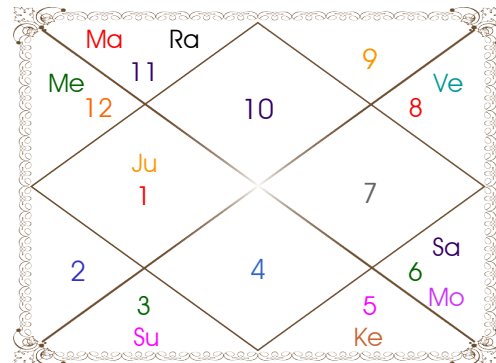

Navamsa Chart