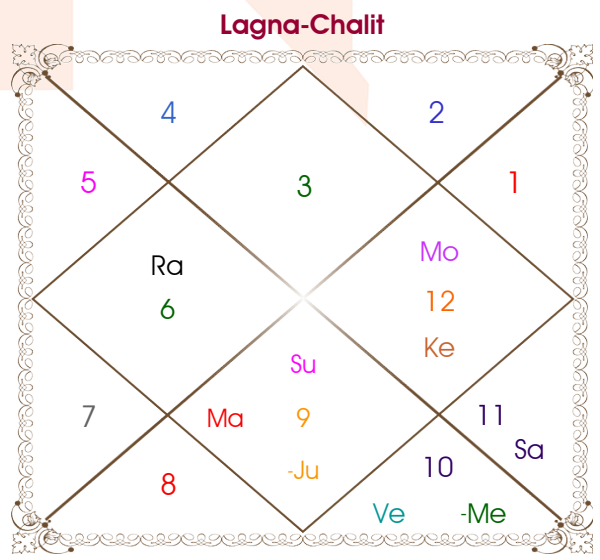

A

Deepa

Model: Web-FreeMatching

Order No: 121571704

Male : \_\_\_\_\_ Sex \_\_\_\_\_ : Female  
 07/03/1994 : \_\_\_\_\_ Date of Birth \_\_\_\_\_ : 28/12/1995  
 Monday : \_\_\_\_\_ Day \_\_\_\_\_ : Thursday  
 Hour 22:40:00 : \_\_\_\_\_ Time of Birth \_\_\_\_\_ : 18:21:00 Hour  
 Ghati 39:58:32 : \_\_\_\_\_ Time of Birth(Ghati) \_\_\_\_\_ : 27:50:38 Ghati  
 India : \_\_\_\_\_ Country \_\_\_\_\_ : India  
 Delhi : \_\_\_\_\_ City \_\_\_\_\_ : Gurgaon  
 28:39:00 North : \_\_\_\_\_ Latitude \_\_\_\_\_ : 28:27:00 North  
 77:13:00 East : \_\_\_\_\_ Longitude \_\_\_\_\_ : 77:01:00 East  
 82:30:00 East : \_\_\_\_\_ Zone \_\_\_\_\_ : 82:30:00 East  
 Hour -00:21:08 : \_\_\_\_\_ Loc Time Corr \_\_\_\_\_ : -00:21:56 Hour  
 Hour 00:00:00 : \_\_\_\_\_ War Time Corr \_\_\_\_\_ : 00:00:00 Hour  
 06:40:35 : \_\_\_\_\_ Sunrise \_\_\_\_\_ : 07:13:05  
 18:24:21 : \_\_\_\_\_ Sunset \_\_\_\_\_ : 17:33:30  
 23:46:48 : \_\_\_\_\_ Lahiri Ayanamsa \_\_\_\_\_ : 23:48:11

## Ashtakoot Guna Chart

Koot	Male	Female	Max	Mark	Dosha	Area
Varan	Vaishya	Vipra	1	0.00	--	Deeds
Vashya	Chatushpad	Jalchar	2	1.00	--	Nature
Tara	Pratyari	Saadhak	3	1.50	--	Destiny
Yoni	Nakul	Gau	4	2.00	--	Sex Life
Maitri	Saturn	Jupiter	5	3.00	--	Relationship
Gana	Manushya	Manushya	6	6.00	--	Sociality
Bhakt	Capricorn	Pisces	7	7.00	--	Life Style
Nadi	Antya	Madhya	8	8.00	--	Kids/Health
<b>Total:</b>			<b>36</b>	<b>28.50</b>		