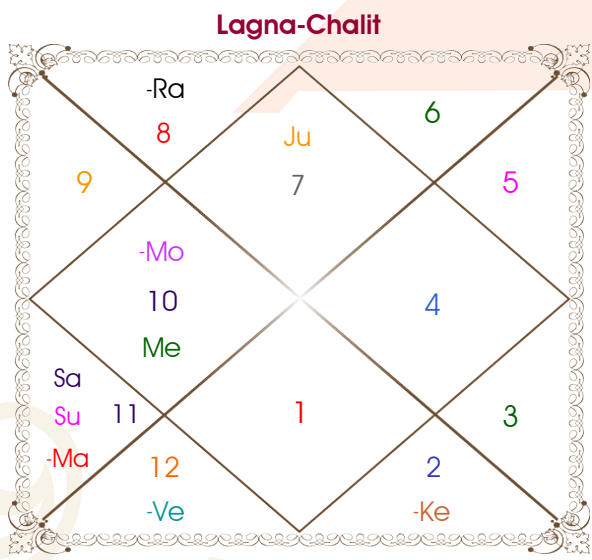

A

Deepa

Model: Web-FreeMatching

Order No: 121571704

Male : \_\_\_\_\_ Sex \_\_\_\_\_ : Female  
 07/03/1994 : \_\_\_\_\_ Date of Birth \_\_\_\_\_ : 28/12/1995  
 Monday : \_\_\_\_\_ Day \_\_\_\_\_ : Thursday  
 Hour 22:40:00 : \_\_\_\_\_ Time of Birth \_\_\_\_\_ : 18:21:00 Hour  
 Ghati 39:58:32 : \_\_\_\_\_ Time of Birth(Ghati) \_\_\_\_\_ : 27:50:38 Ghati  
 India : \_\_\_\_\_ Country \_\_\_\_\_ : India  
 Delhi : \_\_\_\_\_ City \_\_\_\_\_ : Gurgaon  
 28:39:00 North : \_\_\_\_\_ Latitude \_\_\_\_\_ : 28:27:00 North  
 77:13:00 East : \_\_\_\_\_ Longitude \_\_\_\_\_ : 77:01:00 East  
 82:30:00 East : \_\_\_\_\_ Zone \_\_\_\_\_ : 82:30:00 East  
 Hour -00:21:08 : \_\_\_\_\_ Loc Time Corr \_\_\_\_\_ : -00:21:56 Hour  
 Hour 00:00:00 : \_\_\_\_\_ War Time Corr \_\_\_\_\_ : 00:00:00 Hour  
 06:40:35 : \_\_\_\_\_ Sunrise \_\_\_\_\_ : 07:13:05  
 18:24:21 : \_\_\_\_\_ Sunset \_\_\_\_\_ : 17:33:30  
 23:46:48 : \_\_\_\_\_ Lahiri Ayanamsa \_\_\_\_\_ : 23:48:11

Vimshottari Sun 4Y 4M 19D		Degree	Sign	Pln	Sign	Degree	Vimshottari Saturn 10Y 4M 29D	
<b>Rahu</b>		19:38:48	Lib	Asc	Gem	23:50:07	<b>Ketu</b>	
<b>27/07/2015</b>		23:07:10	Aqu	Sun	Sag	12:30:22	<b>28/05/2023</b>	
<b>26/07/2033</b>		00:15:11	Cap	Mon	Pis	09:21:34	<b>28/05/2030</b>	
Rahu	08/04/2018	29:09:37	Cap	Mer	Cap	00:56:08	Ketu	24/10/2023
Jupiter	01/09/2020	20:47:46	Lib R	Jup	Sag	04:53:18	Venus	23/12/2024
Saturn	08/07/2023	05:06:54	Pis	Ven	Cap	14:33:07	Sun	30/04/2025
Mercury	25/01/2026	10:45:25	Aqu	Sat	Aqu	25:22:04	Moon	29/11/2025
Ketu	12/02/2027	02:58:08	Sco R	Rah R	Vir	29:42:48	Mars	27/04/2026
Venus	12/02/2030	02:58:08	Tau R	Ket R	Pis	29:42:48	Rahu	16/05/2027
Sun	07/01/2031	01:22:24	Cap	Ura	Cap	05:21:13	Jupiter	21/04/2028
Moon	08/07/2032	28:55:55	Sag	Nep	Cap	00:44:55	Saturn	30/05/2029
Mars	26/07/2033	04:16:54	Sco R	Plu	Sco	08:01:47	Mercury	28/05/2030