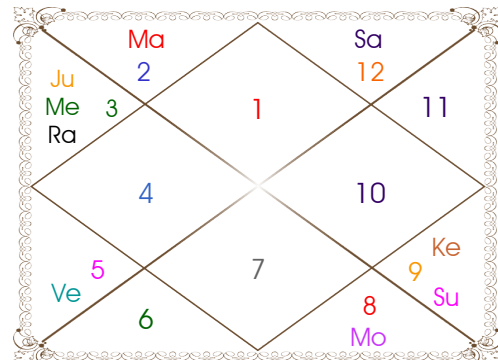

Planetary Degrees and their Positions

Pl	R	C	Rasi	Degree	Speed	Nak	Pad	No.	RL	NL	Sub	Dignity
Asc			Vir	12:59:44	317:50:27	Hasta	1	13	Mer	Mon	Rah	---
Sun			Leo	28:39:48	00:58:27	U Phal	1	12	Sun	Sun	Mar	OwnSign
Mon			Pis	13:30:57	12:56:50	U Bhad	4	26	Jup	Sat	Rah	NuSign
Mar			Leo	04:54:45	00:37:54	Magha	2	10	Sun	Ket	Mar	FrSign
Mer			Vir	17:26:04	01:30:58	Hasta	3	13	Mer	Mon	Sat	Moltrikn
Jup			Tau	17:01:26	00:02:51	Rohini	3	4	Ven	Mon	Sat	EnSign
Ven			Vir	24:25:55	01:13:27	Chitra	1	14	Mer	Mar	Rah	Dblitted
Sat	R		Tau	07:06:36	00:00:17	Krittika	4	3	Ven	Sun	Ket	FrSign
Rah	R		Gem	28:57:59	00:10:45	Punrvsu	3	7	Mer	Jup	Sun	Exalted
Ket	R		Sag	28:57:59	00:10:45	U Sadha	1	21	Jup	Sun	Mar	Exalted
Ura	R		Cap	23:42:24	00:01:49	Dhanish	1	23	Sat	Mar	Mar	---
Nep	R		Cap	10:10:32	00:00:56	Sravna	1	22	Sat	Mon	Mon	---
Plu			Scor	16:27:51	00:00:50	Anuradha	4	17	Mar	Sat	Jup	---
Mid Heaven			Gem	13:17:05	--	Ardra	--	6	Mer	Rah	Mer	--

R-Retrograde S-Stationary

C- Combust D-Deep Combust

Rahu : True

Lahiri Ayanamsa : 23:51:45

Lagna-Chalit

Moon Chart

Navamsa Chart

Vimshottari Dasha