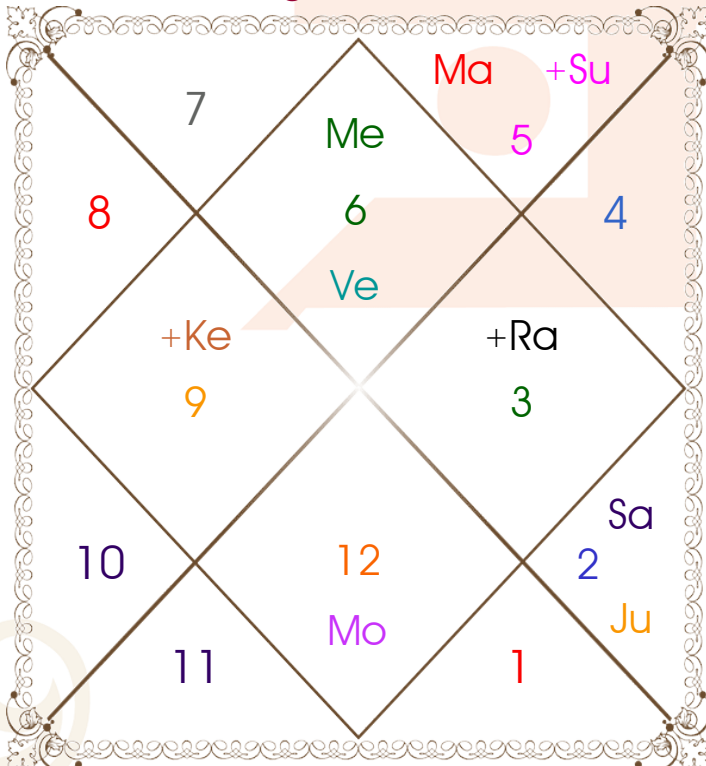

Planetary Degrees and their Positions

Pl	R	C	Rasi	Degree	Speed	Nak	Pad	No.	RL	NL	Sub	Dignity
Asc			Vir	12:59:44	317:50:27	Hasta	1	13	Mer	Mon	Rah	---
Sun			Leo	28:39:48	00:58:27	U Phal	1	12	Sun	Sun	Mar	OwnSign
Mon			Pis	13:30:57	12:56:50	U Bhad	4	26	Jup	Sat	Rah	NuSign
Mar			Leo	04:54:45	00:37:54	Magha	2	10	Sun	Ket	Mar	FrSign
Mer			Vir	17:26:04	01:30:58	Hasta	3	13	Mer	Mon	Sat	Moltrikn
Jup			Tau	17:01:26	00:02:51	Rohini	3	4	Ven	Mon	Sat	EnSign
Ven			Vir	24:25:55	01:13:27	Chitra	1	14	Mer	Mar	Rah	Dblitted
Sat	R		Tau	07:06:36	00:00:17	Krittika	4	3	Ven	Sun	Ket	FrSign
Rah	R		Gem	28:57:59	00:10:45	Punrvsu	3	7	Mer	Jup	Sun	Exalted
Ket	R		Sag	28:57:59	00:10:45	U Sadha	1	21	Jup	Sun	Mar	Exalted
Ura	R		Cap	23:42:24	00:01:49	Dhanish	1	23	Sat	Mar	Mar	---
Nep	R		Cap	10:10:32	00:00:56	Sravna	1	22	Sat	Mon	Mon	---
Plu			Scor	16:27:51	00:00:50	Anuradha	4	17	Mar	Sat	Jup	---
Mid Heaven			Gem	13:17:05	--	Ardra	--	6	Mer	Rah	Mer	--

R-Retrograde S-Stationary

C- Combust D-Deep Combust

Rahu : True

Lahiri Ayanamsa : 23:51:45

Lagna-Chalit