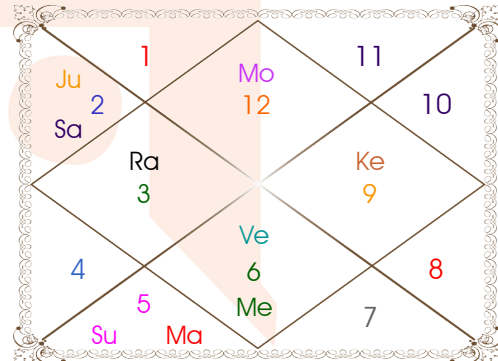

Planetary Degrees and their Positions

Pl	R	C	Rasi	Degree	Speed	Nak	Pad	No.	RL	NL	Sub	Dignity
Asc			Vir	12:59:44	317:50:27	Hasta	1	13	Mer	Mon	Rah	---
Sun			Leo	28:39:48	00:58:27	U Phal	1	12	Sun	Sun	Mar	OwnSign
Mon			Pis	13:30:57	12:56:50	U Bhad	4	26	Jup	Sat	Rah	NuSign
Mar			Leo	04:54:45	00:37:54	Magha	2	10	Sun	Ket	Mar	FrSign
Mer			Vir	17:26:04	01:30:58	Hasta	3	13	Mer	Mon	Sat	Moltrikn
Jup			Tau	17:01:26	00:02:51	Rohini	3	4	Ven	Mon	Sat	EnSign
Ven			Vir	24:25:55	01:13:27	Chitra	1	14	Mer	Mar	Rah	Dblitted
Sat	R		Tau	07:06:36	00:00:17	Krittika	4	3	Ven	Sun	Ket	FrSign
Rah	R		Gem	28:57:59	00:10:45	Punrvsu	3	7	Mer	Jup	Sun	Exalted
Ket	R		Sag	28:57:59	00:10:45	U Sadha	1	21	Jup	Sun	Mar	Exalted
Ura	R		Cap	23:42:24	00:01:49	Dhanish	1	23	Sat	Mar	Mar	---
Nep	R		Cap	10:10:32	00:00:56	Sravna	1	22	Sat	Mon	Mon	---
Plu			Scor	16:27:51	00:00:50	Anuradha	4	17	Mar	Sat	Jup	---
Mid Heaven			Gem	13:17:05	--	Ardra	--	6	Mer	Rah	Mer	--

R-Retrograde S-Stationary

C- Combust D-Deep Combust

Rahu : True

Lahiri Ayanamsa : 23:51:45

Lagna-Chalit

Moon Chart

Navamsa Chart

Vimshottari Dasha