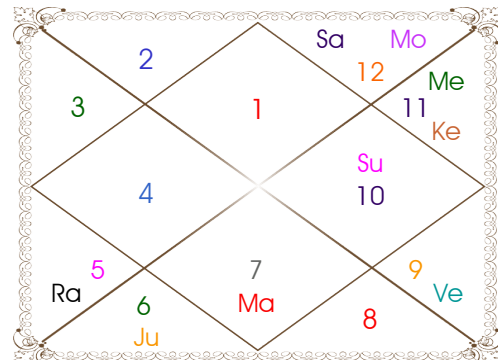

Latitude _____: 20:17:20 South
Longitude _____: 57:41:15 East
Zone _____: 60:00:00 East
Loc Time Corr _____: -00:09:15 Hour
War Time Corr _____: 00:00:00 Hour
Local Mean Time ____: 01:20:45 Hour
Equation of Time ____: 00:09:11 Hour
Siderial Time _____: 06:21:24 Hour
Sunrise _____: 05:21:17 Hour
Sunset _____: 18:39:09 Hour
Day Duration _____: 13:17:52 Hour
Sun Pos. (Ayan) _____: Dakshinayan
Sun Pos. (Gola) _____: Dakshin
Season _____: Hemant
Sun Degree _____: 20:30:48 Scorpio
Ascendent Degree ____: 13:11:34 Virgo

Planetary Degrees and their Positions

Pl	R	C	Rasi	Degree	Speed	Nak	Pad	No.	RL	NL	Sub	Dignity
Asc			Vir	13:11:34	466:49:57	Hasta	1	13	Mer	Mon	Rah	---
Sun			Scor	20:30:48	01:00:56	Jyestha	2	18	Mar	Mer	Ven	FrSign
Mon			Scor	28:38:45	12:04:12	Jyestha	4	18	Mar	Mer	Sat	Dblifted
Mar		C	Scor	11:48:54	00:42:59	Anuradha	3	17	Mar	Sat	Mon	OwnSign
Mer	R	C	Scor	24:37:19	01:19:02	Jyestha	3	18	Mar	Mer	Rah	NuSign
Jup			Leo	19:58:22	00:04:27	P Phal	2	11	Sun	Ven	Rah	FrSign
Ven			Lib	06:56:04	01:09:34	Svati	1	15	Ven	Rah	Rah	Moltrikn
Sat			Cap	09:32:05	00:05:29	U Sadha	4	21	Sat	Sun	Ven	OwnSign
Rah	R		Sag	16:08:24	00:02:04	P Sadha	1	20	Jup	Ven	Sun	Dblifted
Ket	R		Gem	16:08:24	00:02:04	Ardra	3	6	Mer	Rah	Ven	Dblifted
Ura			Sag	18:29:02	00:03:16	P Sadha	2	20	Jup	Ven	Rah	---
Nep			Sag	21:33:43	00:02:01	P Sadha	3	20	Jup	Ven	Jup	---
Plu			Lib	27:28:52	00:02:16	Visakha	3	16	Ven	Jup	Ven	---
Mid Heaven			Gem	11:09:55	--	Ardra	--	6	Mer	Rah	Sat	--

R-Retrograde S-Stationary

C- Combust D-Deep Combust

Rahu : True

Lahiri Ayanamsa : 23:44:56

Lagna-Chalit

Moon Chart

Navamsa Chart

Vimshottari Dasha

- ❖ The above dasa periods have been computed on the basis of Moon Degree. However, as per bhayat / bhabhog the balance of dasa is Mer 1 Y 8 M 26 D.
- ❖ The Dates given for Dasa periods show their endings. Divisions of Vimshottari Dasa for Complete 120 years are given here without any consideration of longevity.