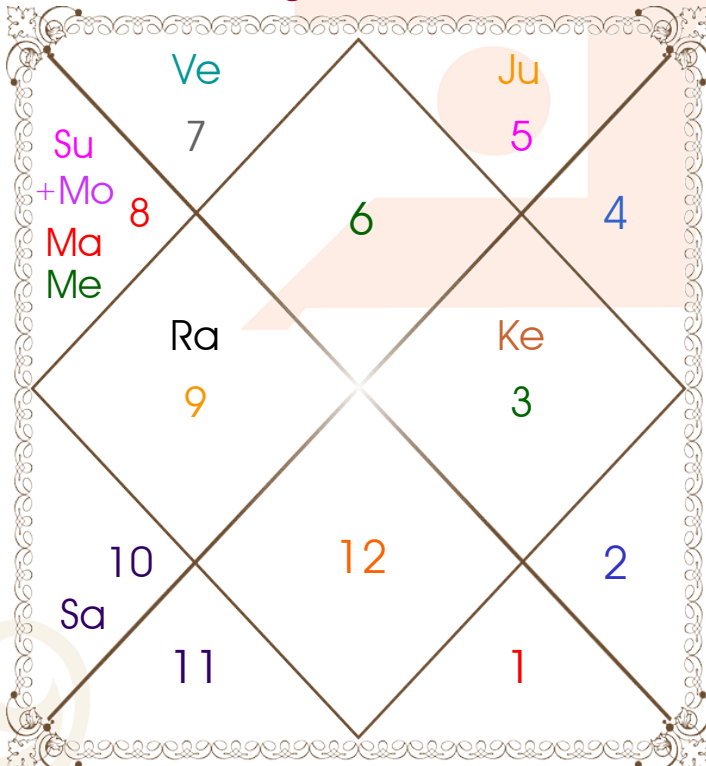

Planetary Degrees and their Positions

Pl	R	C	Rasi	Degree	Speed	Nak	Pad	No.	RL	NL	Sub	Dignity
Asc			Vir	13:11:34	466:49:57	Hasta	1	13	Mer	Mon	Rah	---
Sun			Scor	20:30:48	01:00:56	Jyestha	2	18	Mar	Mer	Ven	FrSign
Mon			Scor	28:38:45	12:04:12	Jyestha	4	18	Mar	Mer	Sat	Dblifted
Mar		C	Scor	11:48:54	00:42:59	Anuradha	3	17	Mar	Sat	Mon	OwnSign
Mer	R	C	Scor	24:37:19	01:19:02	Jyestha	3	18	Mar	Mer	Rah	NuSign
Jup			Leo	19:58:22	00:04:27	P Phal	2	11	Sun	Ven	Rah	FrSign
Ven			Lib	06:56:04	01:09:34	Svati	1	15	Ven	Rah	Rah	Moltrikn
Sat			Cap	09:32:05	00:05:29	U Sadha	4	21	Sat	Sun	Ven	OwnSign
Rah	R		Sag	16:08:24	00:02:04	P Sadha	1	20	Jup	Ven	Sun	Dblifted
Ket	R		Gem	16:08:24	00:02:04	Ardra	3	6	Mer	Rah	Ven	Dblifted
Ura			Sag	18:29:02	00:03:16	P Sadha	2	20	Jup	Ven	Rah	---
Nep			Sag	21:33:43	00:02:01	P Sadha	3	20	Jup	Ven	Jup	---
Plu			Lib	27:28:52	00:02:16	Visakha	3	16	Ven	Jup	Ven	---
Mid Heaven			Gem	11:09:55	--	Ardra	--	6	Mer	Rah	Sat	--

R-Retrograde S-Stationary

C- Combust D-Deep Combust

Rahu : True

Lahiri Ayanamsa : 23:44:56

Lagna-Chalit