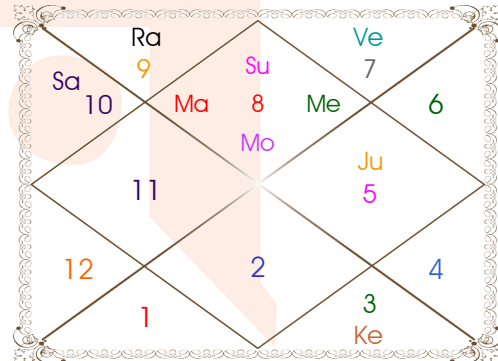

Latitude _____: 20:17:20 South
Longitude _____: 57:41:15 East
Zone _____: 60:00:00 East
Loc Time Corr _____: -00:09:15 Hour
War Time Corr _____: 00:00:00 Hour
Local Mean Time ____: 01:20:45 Hour
Equation of Time ____: 00:09:11 Hour
Siderial Time _____: 06:21:24 Hour
Sunrise _____: 05:21:17 Hour
Sunset _____: 18:39:09 Hour
Day Duration _____: 13:17:52 Hour
Sun Pos. (Ayan) _____: Dakshinayan
Sun Pos. (Gola) _____: Dakshin
Season _____: Hemant
Sun Degree _____: 20:30:48 Scorpio
Ascendent Degree ____: 13:11:34 Virgo

Planetary Degrees and their Positions

Pl	R	C	Rasi	Degree	Speed	Nak	Pad	No.	RL	NL	Sub	Dignity
Asc			Vir	13:11:34	466:49:57	Hasta	1	13	Mer	Mon	Rah	---
Sun			Scor	20:30:48	01:00:56	Jyestha	2	18	Mar	Mer	Ven	FrSign
Mon			Scor	28:38:45	12:04:12	Jyestha	4	18	Mar	Mer	Sat	Dblifted
Mar		C	Scor	11:48:54	00:42:59	Anuradha	3	17	Mar	Sat	Mon	OwnSign
Mer	R	C	Scor	24:37:19	01:19:02	Jyestha	3	18	Mar	Mer	Rah	NuSign
Jup			Leo	19:58:22	00:04:27	P Phal	2	11	Sun	Ven	Rah	FrSign
Ven			Lib	06:56:04	01:09:34	Svati	1	15	Ven	Rah	Rah	Moltrikn
Sat			Cap	09:32:05	00:05:29	U Sadha	4	21	Sat	Sun	Ven	OwnSign
Rah	R		Sag	16:08:24	00:02:04	P Sadha	1	20	Jup	Ven	Sun	Dblifted
Ket	R		Gem	16:08:24	00:02:04	Ardra	3	6	Mer	Rah	Ven	Dblifted
Ura			Sag	18:29:02	00:03:16	P Sadha	2	20	Jup	Ven	Rah	---
Nep			Sag	21:33:43	00:02:01	P Sadha	3	20	Jup	Ven	Jup	---
Plu			Lib	27:28:52	00:02:16	Visakha	3	16	Ven	Jup	Ven	---
Mid Heaven			Gem	11:09:55	--	Ardra	--	6	Mer	Rah	Sat	--

R-Retrograde S-Stationary

C- Combust D-Deep Combust

Rahu : True

Lahiri Ayanamsa : 23:44:56

Lagna-Chalit

Moon Chart

Navamsa Chart

Vimshottari Dasha

- ❖ The above dasa periods have been computed on the basis of Moon Degree. However, as per bhayat / bhabhog the balance of dasa is Mer 1 Y 8 M 26 D.
- ❖ The Dates given for Dasa periods show their endings. Divisions of Vimshottari Dasa for Complete 120 years are given here without any consideration of longevity.