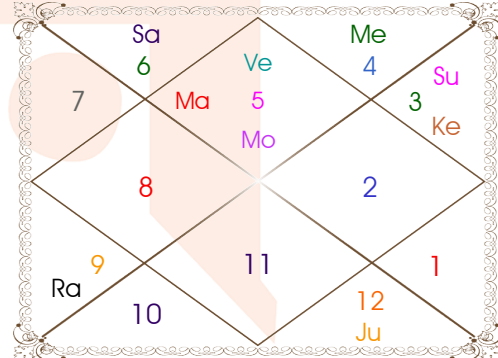

Planetary Degrees and their Positions

Pl	R	C	Rasi	Degree	Speed	Nak	Pad	No.	RL	NL	Sub	Dignity
Asc			Vir	21:42:08	460:39:37	Hasta	4	13	Mer	Mon	Ven	---
Sun			Gem	27:45:58	00:57:15	Punrvsu	3	7	Mer	Jup	Ven	NuSign
Mon			Leo	02:25:53	14:52:30	Magha	1	10	Sun	Ket	Ven	FrSign
Mar			Leo	26:36:31	00:35:15	P Phal	4	11	Sun	Ven	Ket	FrSign
Mer			Can	14:36:41	01:47:25	Pushya	4	8	Mon	Sat	Rah	EnSign
Jup			Pis	09:15:21	00:01:47	U Bhad	2	26	Jup	Sat	Ven	OwnSign
Ven			Leo	10:16:56	01:06:55	Magha	4	10	Sun	Ket	Sat	EnSign
Sat			Vir	05:26:43	00:04:11	U Phal	3	12	Mer	Sun	Mer	FrSign
Rah	R		Sag	17:56:01	00:01:07	P Sadha	2	20	Jup	Ven	Mar	Dblitted
Ket	R		Gem	17:56:01	00:01:07	Ardra	4	6	Mer	Rah	Sun	Dblitted
Ura	R		Pis	06:33:10	00:00:25	U Bhad	1	26	Jup	Sat	Mer	---
Nep	R		Aqu	04:12:59	00:01:14	Dhanish	4	23	Sat	Mar	Ven	---
Plu	R		Sag	09:38:13	00:01:26	Moola	3	19	Jup	Ket	Sat	---
Mid Heaven			Gem	17:10:32	--	Ardra	--	6	Mer	Rah	Ven	--

R-Retrograde S-Stationary

C- Combust D-Deep Combust

Rahu : True

Lahiri Ayanamsa : 24:00:33

Lagna-Chalit

Moon Chart

Navamsa Chart

Vimshottari Dasha

Balance of Dasa : Ketu 5 Years 8 Months 20 Days

Ket 7 Years	Ven 20 Years	Sun 6 Years	Mon 10 Years	Mar 7 Years
14/07/2010	04/04/2016	04/04/2036	04/04/2042	04/04/2052
04/04/2016	04/04/2036	04/04/2042	04/04/2052	04/04/2059
14/07/2010	Ven 04/08/2019	Sun 22/07/2036	Mon 02/02/2043	Mar 31/08/2052
Ven 31/10/2010	Sun 03/08/2020	Mon 21/01/2037	Mar 03/09/2043	Rah 18/09/2053
Sun 08/03/2011	Mon 04/04/2022	Mar 29/05/2037	Rah 04/03/2045	Jup 25/08/2054
Mon 07/10/2011	Mar 04/06/2023	Rah 22/04/2038	Jup 04/07/2046	Sat 04/10/2055
Mar 04/03/2012	Rah 04/06/2026	Jup 08/02/2039	Sat 03/02/2048	Mer 30/09/2056
Rah 23/03/2013	Jup 02/02/2029	Sat 21/01/2040	Mer 04/07/2049	Ket 26/02/2057
Jup 26/02/2014	Sat 04/04/2032	Mer 27/11/2040	Ket 02/02/2050	Ven 28/04/2058
Sat 07/04/2015	Mer 02/02/2035	Ket 04/04/2041	Ven 04/10/2051	Sun 03/09/2058
Mer 04/04/2016	Ket 04/04/2036	Ven 04/04/2042	Sun 04/04/2052	Mon 04/04/2059