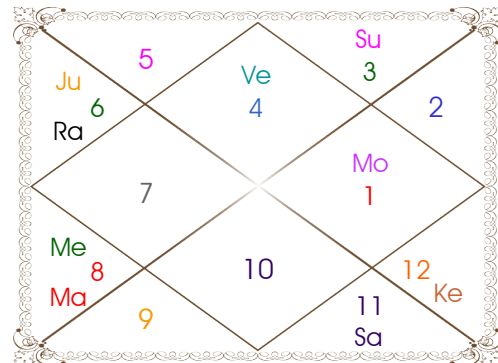

Planetary Degrees and their Positions

Pl	R	C	Rasi	Degree	Speed	Nak	Pad	No.	RL	NL	Sub	Dignity
Asc			Vir	21:42:08	460:39:37	Hasta	4	13	Mer	Mon	Ven	---
Sun			Gem	27:45:58	00:57:15	Punrvsu	3	7	Mer	Jup	Ven	NuSign
Mon			Leo	02:25:53	14:52:30	Magha	1	10	Sun	Ket	Ven	FrSign
Mar			Leo	26:36:31	00:35:15	P Phal	4	11	Sun	Ven	Ket	FrSign
Mer			Can	14:36:41	01:47:25	Pushya	4	8	Mon	Sat	Rah	EnSign
Jup			Pis	09:15:21	00:01:47	U Bhad	2	26	Jup	Sat	Ven	OwnSign
Ven			Leo	10:16:56	01:06:55	Magha	4	10	Sun	Ket	Sat	EnSign
Sat			Vir	05:26:43	00:04:11	U Phal	3	12	Mer	Sun	Mer	FrSign
Rah	R		Sag	17:56:01	00:01:07	P Sadha	2	20	Jup	Ven	Mar	Dblitted
Ket	R		Gem	17:56:01	00:01:07	Ardra	4	6	Mer	Rah	Sun	Dblitted
Ura	R		Pis	06:33:10	00:00:25	U Bhad	1	26	Jup	Sat	Mer	---
Nep	R		Aqu	04:12:59	00:01:14	Dhanish	4	23	Sat	Mar	Ven	---
Plu	R		Sag	09:38:13	00:01:26	Moola	3	19	Jup	Ket	Sat	---
Mid Heaven			Gem	17:10:32	--	Ardra	--	6	Mer	Rah	Ven	--

R-Retrograde S-Stationary

C- Combust D-Deep Combust

Rahu : True

Lahiri Ayanamsa : 24:00:33

Lagna-Chalit

Moon Chart

Navamsa Chart

Vimshottari Dasha

Balance of Dasa : Ketu 5 Years 8 Months 20 Days

Ket 7 Years	Ven 20 Years	Sun 6 Years	Mon 10 Years	Mar 7 Years
14/07/2010	04/04/2016	04/04/2036	04/04/2042	04/04/2052
04/04/2016	04/04/2036	04/04/2042	04/04/2052	04/04/2059
14/07/2010	Ven 04/08/2019	Sun 22/07/2036	Mon 02/02/2043	Mar 31/08/2052
Ven 31/10/2010	Sun 03/08/2020	Mon 21/01/2037	Mar 03/09/2043	Rah 18/09/2053
Sun 08/03/2011	Mon 04/04/2022	Mar 29/05/2037	Rah 04/03/2045	Jup 25/08/2054
Mon 07/10/2011	Mar 04/06/2023	Rah 22/04/2038	Jup 04/07/2046	Sat 04/10/2055
Mar 04/03/2012	Rah 04/06/2026	Jup 08/02/2039	Sat 03/02/2048	Mer 30/09/2056
Rah 23/03/2013	Jup 02/02/2029	Sat 21/01/2040	Mer 04/07/2049	Ket 26/02/2057
Jup 26/02/2014	Sat 04/04/2032	Mer 27/11/2040	Ket 02/02/2050	Ven 28/04/2058
Sat 07/04/2015	Mer 02/02/2035	Ket 04/04/2041	Ven 04/10/2051	Sun 03/09/2058
Mer 04/04/2016	Ket 04/04/2036	Ven 04/04/2042	Sun 04/04/2052	Mon 04/04/2059