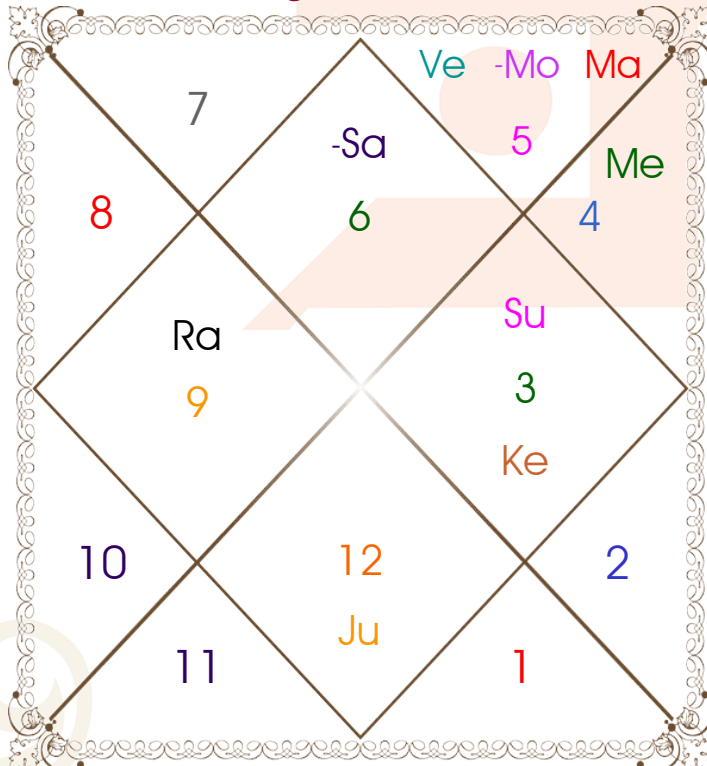

Planetary Degrees and their Positions

Pl	R	C	Rasi	Degree	Speed	Nak	Pad	No.	RL	NL	Sub	Dignity
Asc			Vir	21:42:08	460:39:37	Hasta	4	13	Mer	Mon	Ven	---
Sun			Gem	27:45:58	00:57:15	Punrvsu	3	7	Mer	Jup	Ven	NuSign
Mon			Leo	02:25:53	14:52:30	Magha	1	10	Sun	Ket	Ven	FrSign
Mar			Leo	26:36:31	00:35:15	P Phal	4	11	Sun	Ven	Ket	FrSign
Mer			Can	14:36:41	01:47:25	Pushya	4	8	Mon	Sat	Rah	EnSign
Jup			Pis	09:15:21	00:01:47	U Bhad	2	26	Jup	Sat	Ven	OwnSign
Ven			Leo	10:16:56	01:06:55	Magha	4	10	Sun	Ket	Sat	EnSign
Sat			Vir	05:26:43	00:04:11	U Phal	3	12	Mer	Sun	Mer	FrSign
Rah	R		Sag	17:56:01	00:01:07	P Sadha	2	20	Jup	Ven	Mar	Dblitted
Ket	R		Gem	17:56:01	00:01:07	Ardra	4	6	Mer	Rah	Sun	Dblitted
Ura	R		Pis	06:33:10	00:00:25	U Bhad	1	26	Jup	Sat	Mer	---
Nep	R		Aqu	04:12:59	00:01:14	Dhanish	4	23	Sat	Mar	Ven	---
Plu	R		Sag	09:38:13	00:01:26	Moola	3	19	Jup	Ket	Sat	---
Mid Heaven			Gem	17:10:32	--	Ardra	--	6	Mer	Rah	Ven	--

R-Retrograde S-Stationary

C- Combust D-Deep Combust

Rahu : True

Lahiri Ayanamsa : 24:00:33

Lagna-Chalit