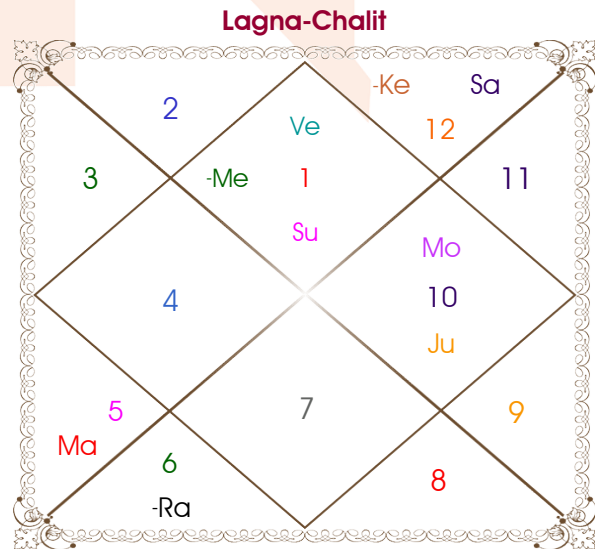

Mr.Ayush

Deeksha bhardwaj

Model: Web-FreeMatching

Order No: 121566202

Male : \_\_\_\_\_ Sex \_\_\_\_\_ : Female  
 19/06/1995 : \_\_\_\_\_ Date of Birth \_\_\_\_\_ : 30/04/1997  
 Monday : \_\_\_\_\_ Day \_\_\_\_\_ : Wednesday  
 Hour 09:25:00 : \_\_\_\_\_ Time of Birth \_\_\_\_\_ : 06:22:00 Hour  
 Ghati 10:10:52 : \_\_\_\_\_ Time of Birth(Ghati) \_\_\_\_\_ : 01:40:35 Ghati  
 India : \_\_\_\_\_ Country \_\_\_\_\_ : India  
 Gagret : \_\_\_\_\_ City \_\_\_\_\_ : Delhi  
 31:40:00 North : \_\_\_\_\_ Latitude \_\_\_\_\_ : 28:39:00 North  
 76:04:00 East : \_\_\_\_\_ Longitude \_\_\_\_\_ : 77:13:00 East  
 82:30:00 East : \_\_\_\_\_ Zone \_\_\_\_\_ : 82:30:00 East  
 Hour -00:25:44 : \_\_\_\_\_ Loc Time Corr \_\_\_\_\_ : -00:21:08 Hour  
 Hour 00:00:00 : \_\_\_\_\_ War Time Corr \_\_\_\_\_ : 00:00:00 Hour  
 05:20:39 : \_\_\_\_\_ Sunrise \_\_\_\_\_ : 05:41:36  
 19:33:14 : \_\_\_\_\_ Sunset \_\_\_\_\_ : 18:55:36  
 23:47:47 : \_\_\_\_\_ Lahiri Ayanamsa \_\_\_\_\_ : 23:49:09

Vimshottari Jupiter 10Y 6M 11D		Degree	Sign	Pln	Sign	Degree	Vimshottari Moon 6Y 3M 12D	
<b>Mercury</b>		03:37:58	Gem	Sun	Ari	15:54:29	<b>Rahu</b>	
<b>29/12/2024</b>		24:33:24	Aqu	Mon	Cap	14:57:10	<b>12/08/2010</b>	
<b>30/12/2041</b>		18:12:21	Leo	Mar	Leo	22:57:00	<b>12/08/2028</b>	
Mercury	28/05/2027	16:08:59	Tau	Mer R	Ari	08:26:35	Rahu	24/04/2013
Ketu	24/05/2028	14:32:36	Sco R	Jup	Cap	25:34:08	Jupiter	18/09/2015
Venus	25/03/2031	16:31:55	Tau	Ven	Ari	23:01:02	Saturn	25/07/2018
Sun	30/01/2032	00:42:33	Pis	Sat	Pis	20:07:28	Mercury	10/02/2021
Moon	30/06/2033	10:21:06	Lib R	Rah	Vir	04:06:09	Ketu	01/03/2022
Mars	27/06/2034	10:21:06	Ari R	Ket	Pis	04:06:09	Venus	01/03/2025
Rahu	14/01/2037	05:54:42	Cap R	Ura	Cap	14:46:58	Sun	23/01/2026
Jupiter	22/04/2039	01:05:16	Cap R	Nep	Cap	06:08:15	Moon	25/07/2027
Saturn	30/12/2041	04:39:42	Sco R	Plu R	Sco	11:04:46	Mars	12/08/2028