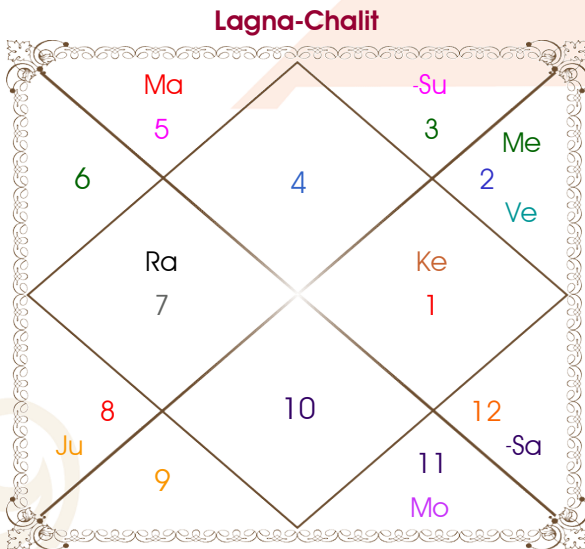

Mr.Ayush

Deeksha bhardwaj

Model: Web-FreeMatching

Order No: 121566202

Male : \_\_\_\_\_ Sex \_\_\_\_\_ : Female  
 19/06/1995 : \_\_\_\_\_ Date of Birth \_\_\_\_\_ : 30/04/1997  
 Monday : \_\_\_\_\_ Day \_\_\_\_\_ : Wednesday  
 Hour 09:25:00 : \_\_\_\_\_ Time of Birth \_\_\_\_\_ : 06:22:00 Hour  
 Ghati 10:10:52 : \_\_\_\_\_ Time of Birth(Ghati) \_\_\_\_\_ : 01:40:35 Ghati  
 India : \_\_\_\_\_ Country \_\_\_\_\_ : India  
 Gagret : \_\_\_\_\_ City \_\_\_\_\_ : Delhi  
 31:40:00 North : \_\_\_\_\_ Latitude \_\_\_\_\_ : 28:39:00 North  
 76:04:00 East : \_\_\_\_\_ Longitude \_\_\_\_\_ : 77:13:00 East  
 82:30:00 East : \_\_\_\_\_ Zone \_\_\_\_\_ : 82:30:00 East  
 Hour -00:25:44 : \_\_\_\_\_ Loc Time Corr \_\_\_\_\_ : -00:21:08 Hour  
 Hour 00:00:00 : \_\_\_\_\_ War Time Corr \_\_\_\_\_ : 00:00:00 Hour  
 05:20:39 : \_\_\_\_\_ Sunrise \_\_\_\_\_ : 05:41:36  
 19:33:14 : \_\_\_\_\_ Sunset \_\_\_\_\_ : 18:55:36  
 23:47:47 : \_\_\_\_\_ Lahiri Ayanamsa \_\_\_\_\_ : 23:49:09

Vimshottari Jupiter 10Y 6M 11D		Degree	Sign	Pln	Sign	Degree	Vimshottari Moon 6Y 3M 12D	
<b>Mercury</b>		03:37:58	Gem	Sun	Ari	15:54:29	<b>Rahu</b>	
<b>29/12/2024</b>		24:33:24	Aqu	Mon	Cap	14:57:10	<b>12/08/2010</b>	
<b>30/12/2041</b>		18:12:21	Leo	Mar	Leo	22:57:00	<b>12/08/2028</b>	
Mercury	28/05/2027	16:08:59	Tau	Mer R	Ari	08:26:35	Rahu	24/04/2013
Ketu	24/05/2028	14:32:36	Sco R	Jup	Cap	25:34:08	Jupiter	18/09/2015
Venus	25/03/2031	16:31:55	Tau	Ven	Ari	23:01:02	Saturn	25/07/2018
Sun	30/01/2032	00:42:33	Pis	Sat	Pis	20:07:28	Mercury	10/02/2021
Moon	30/06/2033	10:21:06	Lib R	Rah	Vir	04:06:09	Ketu	01/03/2022
Mars	27/06/2034	10:21:06	Ari R	Ket	Pis	04:06:09	Venus	01/03/2025
Rahu	14/01/2037	05:54:42	Cap R	Ura	Cap	14:46:58	Sun	23/01/2026
Jupiter	22/04/2039	01:05:16	Cap R	Nep	Cap	06:08:15	Moon	25/07/2027
Saturn	30/12/2041	04:39:42	Sco R	Plu R	Sco	11:04:46	Mars	12/08/2028