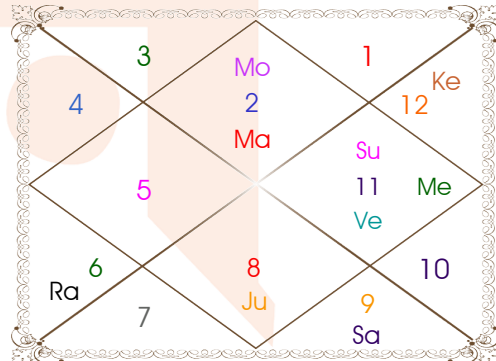

Planetary Degrees and their Positions

Pl	R	C	Rasi	Degree	Speed	Nak	Pad	No.	RL	NL	Sub	Dignity
Asc			Tau	19:04:13	363:12:33	Rohini	3	4	Ven	Mon	Mer	---
Sun			Aqu	03:34:06	01:00:35	Dhanish	4	23	Sat	Mar	Ven	EnSign
Mon			Tau	08:47:15	11:56:08	Krittika	4	3	Ven	Sun	Ven	Moltrikn
Mar			Tau	09:14:07	00:27:11	Krittika	4	3	Ven	Sun	Ven	NuSign
Mer		C	Aqu	05:14:00	01:49:25	Dhanish	4	23	Sat	Mar	Sun	NuSign
Jup			Sco	07:16:22	00:05:27	Anuradha	2	17	Mar	Sat	Mer	FrSign
Ven			Aqu	26:35:51	01:14:27	P Bhad	2	25	Sat	Jup	Ven	FrSign
Sat			Sag	11:02:21	00:05:11	Moola	4	19	Jup	Ket	Sat	NuSign
Rah	R		Vir	20:56:12	00:00:28	Hasta	4	13	Mer	Mon	Ven	Moltrikn
Ket	R		Pis	20:56:12	00:00:28	Revati	2	27	Jup	Mer	Ven	Moltrikn
Ura	R		Can	20:29:24	00:02:32	Aslesa	2	9	Mon	Mer	Ven	---
Nep	R		Lib	13:39:01	00:00:18	Svati	3	15	Ven	Rah	Mer	---
Plu	R		Leo	09:50:27	00:01:31	Magha	3	10	Sun	Ket	Sat	---
Mid Heaven			Aqu	03:24:13	--	Dhanish	--	23	Sat	Mar	Ven	--

R-Retrograde S-Stationary

C- Combust D-Deep Combust

Rahu : True

Lahiri Ayanamsa : 23:17:16

Lagna-Chalit

Moon Chart

Navamsa Chart

Vimshottari Dasha

Balance of Dasa : Sun 0 Years 6 Months 16 Days

Sun 6 Years	Mon 10 Years	Mar 7 Years	Rah 18 Years	Jup 16 Years
16/02/1959	03/09/1959	03/09/1969	03/09/1976	03/09/1994
03/09/1959	03/09/1969	03/09/1976	03/09/1994	03/09/2010
00/00/0000	Mon 04/07/1960	Mar 30/01/1970	Rah 17/05/1979	Jup 21/10/1996
00/00/0000	Mar 02/02/1961	Rah 17/02/1971	Jup 09/10/1981	Sat 05/05/1999
00/00/0000	Rah 04/08/1962	Jup 24/01/1972	Sat 15/08/1984	Mer 09/08/2001
00/00/0000	Jup 04/12/1963	Sat 04/03/1973	Mer 05/03/1987	Ket 16/07/2002
00/00/0000	Sat 04/07/1965	Mer 01/03/1974	Ket 22/03/1988	Ven 16/03/2005
00/00/0000	Mer 03/12/1966	Ket 29/07/1974	Ven 23/03/1991	Sun 03/01/2006
00/00/0000	Ket 04/07/1967	Ven 28/09/1975	Sun 15/02/1992	Mon 05/05/2007
16/02/1959	Ven 04/03/1969	Sun 02/02/1976	Mon 16/08/1993	Mar 09/04/2008
Ven 03/09/1959	Sun 03/09/1969	Mon 03/09/1976	Mar 03/09/1994	Rah 03/09/2010