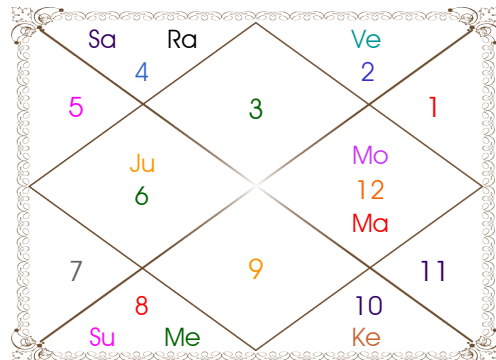

Planetary Degrees and their Positions

Pl	R	C	Rasi	Degree	Speed	Nak	Pad	No.	RL	NL	Sub	Dignity
Asc			Tau	19:04:13	363:12:33	Rohini	3	4	Ven	Mon	Mer	---
Sun			Aqu	03:34:06	01:00:35	Dhanish	4	23	Sat	Mar	Ven	EnSign
Mon			Tau	08:47:15	11:56:08	Krittika	4	3	Ven	Sun	Ven	Moltrikn
Mar			Tau	09:14:07	00:27:11	Krittika	4	3	Ven	Sun	Ven	NuSign
Mer		C	Aqu	05:14:00	01:49:25	Dhanish	4	23	Sat	Mar	Sun	NuSign
Jup			Sco	07:16:22	00:05:27	Anuradha	2	17	Mar	Sat	Mer	FrSign
Ven			Aqu	26:35:51	01:14:27	P Bhad	2	25	Sat	Jup	Ven	FrSign
Sat			Sag	11:02:21	00:05:11	Moola	4	19	Jup	Ket	Sat	NuSign
Rah	R		Vir	20:56:12	00:00:28	Hasta	4	13	Mer	Mon	Ven	Moltrikn
Ket	R		Pis	20:56:12	00:00:28	Revati	2	27	Jup	Mer	Ven	Moltrikn
Ura	R		Can	20:29:24	00:02:32	Aslesa	2	9	Mon	Mer	Ven	---
Nep	R		Lib	13:39:01	00:00:18	Svati	3	15	Ven	Rah	Mer	---
Plu	R		Leo	09:50:27	00:01:31	Magha	3	10	Sun	Ket	Sat	---
Mid Heaven			Aqu	03:24:13	--	Dhanish	--	23	Sat	Mar	Ven	--

R-Retrograde S-Stationary

C- Combust D-Deep Combust

Rahu : True

Lahiri Ayanamsa : 23:17:16

Lagna-Chalit

Moon Chart

Navamsa Chart

Vimshottari Dasha

Balance of Dasa : Sun 0 Years 6 Months 16 Days

Sun 6 Years	Mon 10 Years	Mar 7 Years	Rah 18 Years	Jup 16 Years
16/02/1959	03/09/1959	03/09/1969	03/09/1976	03/09/1994
03/09/1959	03/09/1969	03/09/1976	03/09/1994	03/09/2010
00/00/0000	Mon 04/07/1960	Mar 30/01/1970	Rah 17/05/1979	Jup 21/10/1996
00/00/0000	Mar 02/02/1961	Rah 17/02/1971	Jup 09/10/1981	Sat 05/05/1999
00/00/0000	Rah 04/08/1962	Jup 24/01/1972	Sat 15/08/1984	Mer 09/08/2001
00/00/0000	Jup 04/12/1963	Sat 04/03/1973	Mer 05/03/1987	Ket 16/07/2002
00/00/0000	Sat 04/07/1965	Mer 01/03/1974	Ket 22/03/1988	Ven 16/03/2005
00/00/0000	Mer 03/12/1966	Ket 29/07/1974	Ven 23/03/1991	Sun 03/01/2006
00/00/0000	Ket 04/07/1967	Ven 28/09/1975	Sun 15/02/1992	Mon 05/05/2007
16/02/1959	Ven 04/03/1969	Sun 02/02/1976	Mon 16/08/1993	Mar 09/04/2008
Ven 03/09/1959	Sun 03/09/1969	Mon 03/09/1976	Mar 03/09/1994	Rah 03/09/2010