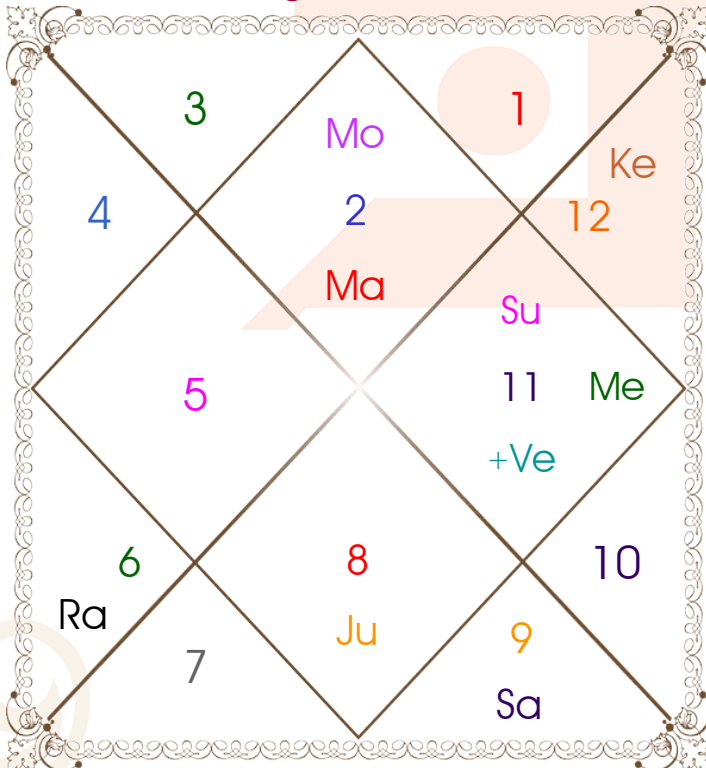

Planetary Degrees and their Positions

Pl	R	C	Rasi	Degree	Speed	Nak	Pad	No.	RL	NL	Sub	Dignity
Asc			Tau	19:04:13	363:12:33	Rohini	3	4	Ven	Mon	Mer	---
Sun			Aqu	03:34:06	01:00:35	Dhanish	4	23	Sat	Mar	Ven	EnSign
Mon			Tau	08:47:15	11:56:08	Krittika	4	3	Ven	Sun	Ven	Moltrikn
Mar			Tau	09:14:07	00:27:11	Krittika	4	3	Ven	Sun	Ven	NuSign
Mer		C	Aqu	05:14:00	01:49:25	Dhanish	4	23	Sat	Mar	Sun	NuSign
Jup			Sco	07:16:22	00:05:27	Anuradha	2	17	Mar	Sat	Mer	FrSign
Ven			Aqu	26:35:51	01:14:27	P Bhad	2	25	Sat	Jup	Ven	FrSign
Sat			Sag	11:02:21	00:05:11	Moola	4	19	Jup	Ket	Sat	NuSign
Rah	R		Vir	20:56:12	00:00:28	Hasta	4	13	Mer	Mon	Ven	Moltrikn
Ket	R		Pis	20:56:12	00:00:28	Revati	2	27	Jup	Mer	Ven	Moltrikn
Ura	R		Can	20:29:24	00:02:32	Aslesa	2	9	Mon	Mer	Ven	---
Nep	R		Lib	13:39:01	00:00:18	Svati	3	15	Ven	Rah	Mer	---
Plu	R		Leo	09:50:27	00:01:31	Magha	3	10	Sun	Ket	Sat	---
Mid Heaven			Aqu	03:24:13	--	Dhanish	--	23	Sat	Mar	Ven	--

R-Retrograde S-Stationary

C- Combust D-Deep Combust

Rahu : True

Lahiri Ayanamsa : 23:17:16

Lagna-Chalit