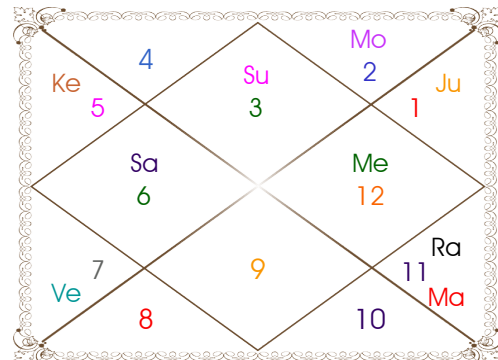

Planetary Degrees and their Positions

Pl	R	C	Rasi	Degree	Speed	Nak	Pad	No.	RL	NL	Sub	Dignity
Asc			Tau	17:51:07	356:48:03	Rohini	3	4	Ven	Mon	Mer	---
Sun			Aqu	27:25:50	00:59:54	P Bhad	3	25	Sat	Jup	Ven	EnSign
Mon			Sag	06:34:57	11:58:12	Moola	2	19	Jup	Ket	Rah	NuSign
Mar	C		Aqu	13:22:24	00:47:15	Satbisha	3	24	Sat	Rah	Mer	NuSign
Mer	R	C	Aqu	18:02:04	00:51:01	Satbisha	4	24	Sat	Rah	Sun	NuSign
Jup			Gem	20:51:52	00:00:13	Punrvsu	1	7	Mer	Jup	Jup	EnSign
Ven			Pis	12:58:25	01:14:31	U Bhad	3	26	Jup	Sat	Rah	Exalted
Sat	C		Pis	08:51:48	00:07:24	U Bhad	2	26	Jup	Sat	Ven	NuSign
Rah			Aqu	14:39:50	00:00:15	Satbisha	3	24	Sat	Rah	Ket	FrSign
Ket			Leo	14:39:50	00:00:15	P Phal	1	11	Sun	Ven	Ven	EnSign
Ura			Tau	03:48:01	00:01:49	Krittika	3	3	Ven	Sun	Sat	---
Nep			Pis	07:13:57	00:02:15	U Bhad	2	26	Jup	Sat	Mer	---
Plu			Cap	10:35:39	00:01:25	Sravna	1	22	Sat	Mon	Mon	---
Mid Heaven			Aqu	05:12:14	--	Dhanish	--	23	Sat	Mar	Sun	--

R-Retrograde S-Stationary

C- Combust D-Deep Combust

Rahu : True

Lahiri Ayanamsa : 24:13:29

Lagna-Chalit

Moon Chart

Navamsa Chart

Vimshottari Dasha

Balance of Dasa : Ketu 3 Years 6 Months 16 Days

Ketu 7 Years	Ven 20 Years	Sun 6 Years	Mon 10 Years	Mar 7 Years
12/03/2026	26/09/2029	26/09/2049	27/09/2055	26/09/2065
26/09/2029	26/09/2049	27/09/2055	26/09/2065	26/09/2072
00/00/0000	Ven 26/01/2033	Sun 14/01/2050	Mon 27/07/2056	Mar 23/02/2066
00/00/0000	Sun 26/01/2034	Mon 16/07/2050	Mar 25/02/2057	Rah 13/03/2067
00/00/0000	Mon 27/09/2035	Mar 20/11/2050	Rah 27/08/2058	Jup 17/02/2068
00/00/0000	Mar 26/11/2036	Rah 15/10/2051	Jup 27/12/2059	Sat 28/03/2069
12/03/2026	Rah 27/11/2039	Jup 02/08/2052	Sat 28/07/2061	Mer 25/03/2070
Rah 15/09/2026	Jup 28/07/2042	Sat 15/07/2053	Mer 27/12/2062	Ket 21/08/2070
Jup 21/08/2027	Sat 26/09/2045	Mer 22/05/2054	Ket 28/07/2063	Ven 21/10/2071
Sat 29/09/2028	Mer 27/07/2048	Ket 27/09/2054	Ven 28/03/2065	Sun 26/02/2072
Mer 26/09/2029	Ket 26/09/2049	Ven 27/09/2055	Sun 26/09/2065	Mon 26/09/2072