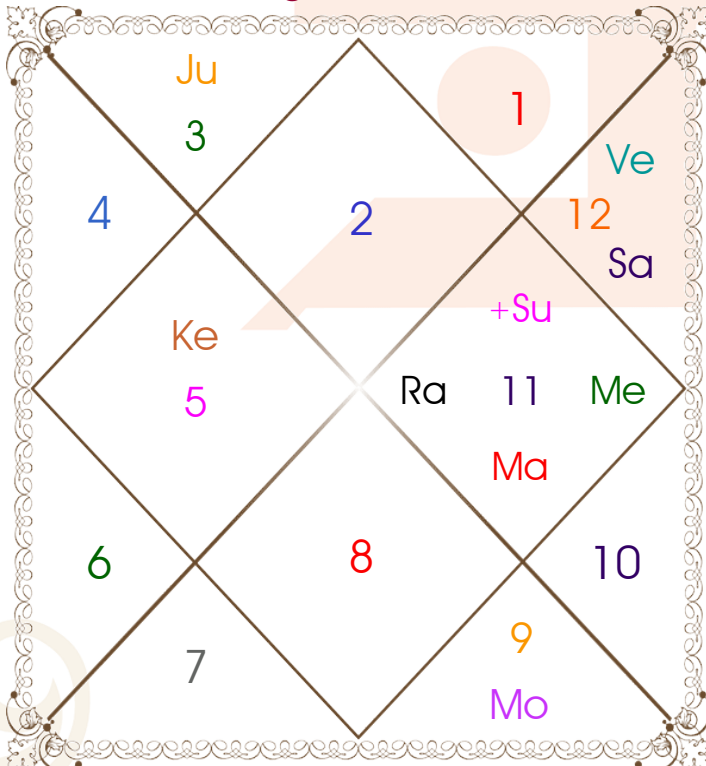

Planetary Degrees and their Positions

Pl	R	C	Rasi	Degree	Speed	Nak	Pad	No.	RL	NL	Sub	Dignity
Asc			Tau	17:51:07	356:48:03	Rohini	3	4	Ven	Mon	Mer	---
Sun			Aqu	27:25:50	00:59:54	P Bhad	3	25	Sat	Jup	Ven	EnSign
Mon			Sag	06:34:57	11:58:12	Moola	2	19	Jup	Ket	Rah	NuSign
Mar	C		Aqu	13:22:24	00:47:15	Satbisha	3	24	Sat	Rah	Mer	NuSign
Mer	R	C	Aqu	18:02:04	00:51:01	Satbisha	4	24	Sat	Rah	Sun	NuSign
Jup			Gem	20:51:52	00:00:13	Punrvsu	1	7	Mer	Jup	Jup	EnSign
Ven			Pis	12:58:25	01:14:31	U Bhad	3	26	Jup	Sat	Rah	Exalted
Sat	C		Pis	08:51:48	00:07:24	U Bhad	2	26	Jup	Sat	Ven	NuSign
Rah			Aqu	14:39:50	00:00:15	Satbisha	3	24	Sat	Rah	Ket	FrSign
Ket			Leo	14:39:50	00:00:15	P Phal	1	11	Sun	Ven	Ven	EnSign
Ura			Tau	03:48:01	00:01:49	Krittika	3	3	Ven	Sun	Sat	---
Nep			Pis	07:13:57	00:02:15	U Bhad	2	26	Jup	Sat	Mer	---
Plu			Cap	10:35:39	00:01:25	Sravna	1	22	Sat	Mon	Mon	---
Mid Heaven			Aqu	05:12:14	--	Dhanish	--	23	Sat	Mar	Sun	--

R-Retrograde S-Stationary

C- Combust D-Deep Combust

Rahu : True

Lahiri Ayanamsa : 24:13:29

Lagna-Chalit