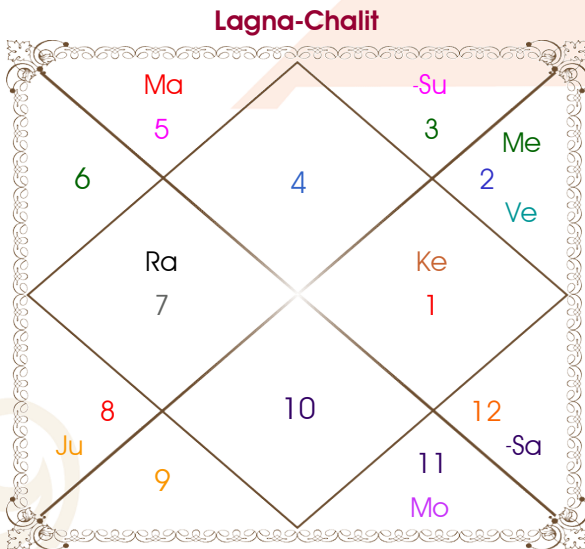

Mr.Ayush

Mannat

Model: Web-FreeMatching

Order No: 121554610

Male : \_\_\_\_\_ Sex \_\_\_\_\_ : Female  
 19/06/1995 : \_\_\_\_\_ Date of Birth \_\_\_\_\_ : 22/03/1996  
 Monday : \_\_\_\_\_ Day \_\_\_\_\_ : Friday  
 Hour 09:25:00 : \_\_\_\_\_ Time of Birth \_\_\_\_\_ : 19:35:00 Hour  
 Ghati 10:10:52 : \_\_\_\_\_ Time of Birth(Ghati) \_\_\_\_\_ : 32:49:23 Ghati  
 India : \_\_\_\_\_ Country \_\_\_\_\_ : India  
 Gagret : \_\_\_\_\_ City \_\_\_\_\_ : Delhi  
 31:40:00 North : \_\_\_\_\_ Latitude \_\_\_\_\_ : 28:39:00 North  
 76:04:00 East : \_\_\_\_\_ Longitude \_\_\_\_\_ : 77:13:00 East  
 82:30:00 East : \_\_\_\_\_ Zone \_\_\_\_\_ : 82:30:00 East  
 Hour -00:25:44 : \_\_\_\_\_ Loc Time Corr \_\_\_\_\_ : -00:21:08 Hour  
 Hour 00:00:00 : \_\_\_\_\_ War Time Corr \_\_\_\_\_ : 00:00:00 Hour  
 05:20:39 : \_\_\_\_\_ Sunrise \_\_\_\_\_ : 06:22:58  
 19:33:14 : \_\_\_\_\_ Sunset \_\_\_\_\_ : 18:33:27  
 23:47:47 : \_\_\_\_\_ Lahiri Ayanamsa \_\_\_\_\_ : 23:48:21

## Ashtakoot Guna Chart

Koot	Male	Female	Max	Mark	Dosha	Area
Varan	Shoodra	Kshatriya	1	0.00	--	Deeds
Vashya	Manav	Chatushpad	2	1.00	--	Nature
Tara	Saadhak	Pratyari	3	1.50	--	Destiny
Yoni	Simha	Gaja	4	0.00	--	Sex Life
Maitri	Saturn	Mars	5	0.50	--	Relationship
Gana	Manushya	Manushya	6	6.00	--	Sociality
Bhakut	Aquarius	Aries	7	7.00	--	Life Style
Nadi	Adya	Madhya	8	8.00	--	Kids/Health
<b>Total:</b>			<b>36</b>	<b>24.00</b>		