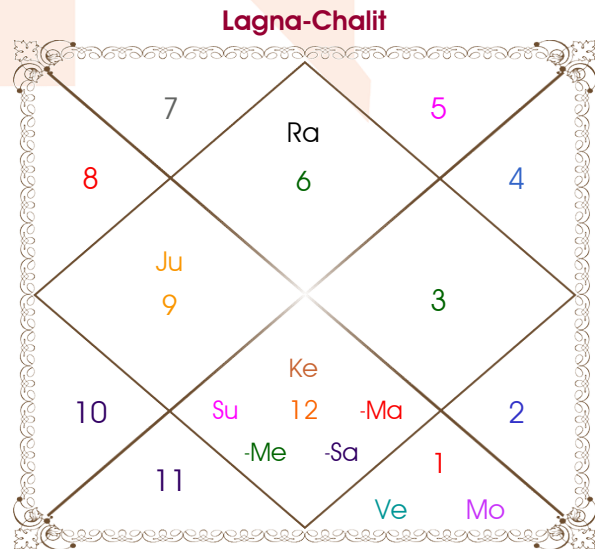

Mr.Ayush

Mannat

Model: Web-FreeMatching

Order No: 121554610

Male : \_\_\_\_\_ Sex \_\_\_\_\_ : Female  
 19/06/1995 : \_\_\_\_\_ Date of Birth \_\_\_\_\_ : 22/03/1996  
 Monday : \_\_\_\_\_ Day \_\_\_\_\_ : Friday  
 Hour 09:25:00 : \_\_\_\_\_ Time of Birth \_\_\_\_\_ : 19:35:00 Hour  
 Ghati 10:10:52 : \_\_\_\_\_ Time of Birth(Ghati) \_\_\_\_\_ : 32:49:23 Ghati  
 India : \_\_\_\_\_ Country \_\_\_\_\_ : India  
 Gagret : \_\_\_\_\_ City \_\_\_\_\_ : Delhi  
 31:40:00 North : \_\_\_\_\_ Latitude \_\_\_\_\_ : 28:39:00 North  
 76:04:00 East : \_\_\_\_\_ Longitude \_\_\_\_\_ : 77:13:00 East  
 82:30:00 East : \_\_\_\_\_ Zone \_\_\_\_\_ : 82:30:00 East  
 Hour -00:25:44 : \_\_\_\_\_ Loc Time Corr \_\_\_\_\_ : -00:21:08 Hour  
 Hour 00:00:00 : \_\_\_\_\_ War Time Corr \_\_\_\_\_ : 00:00:00 Hour  
 05:20:39 : \_\_\_\_\_ Sunrise \_\_\_\_\_ : 06:22:58  
 19:33:14 : \_\_\_\_\_ Sunset \_\_\_\_\_ : 18:33:27  
 23:47:47 : \_\_\_\_\_ Lahiri Ayanamsa \_\_\_\_\_ : 23:48:21

## Ashtakoot Guna Chart

Koot	Male	Female	Max	Mark	Dosha	Area
Varan	Shoodra	Kshatriya	1	0.00	--	Deeds
Vashya	Manav	Chatushpad	2	1.00	--	Nature
Tara	Saadhak	Pratyari	3	1.50	--	Destiny
Yoni	Simha	Gaja	4	0.00	--	Sex Life
Maitri	Saturn	Mars	5	0.50	--	Relationship
Gana	Manushya	Manushya	6	6.00	--	Sociality
Bhakut	Aquarius	Aries	7	7.00	--	Life Style
Nadi	Adya	Madhya	8	8.00	--	Kids/Health
<b>Total:</b>			<b>36</b>	<b>24.00</b>		