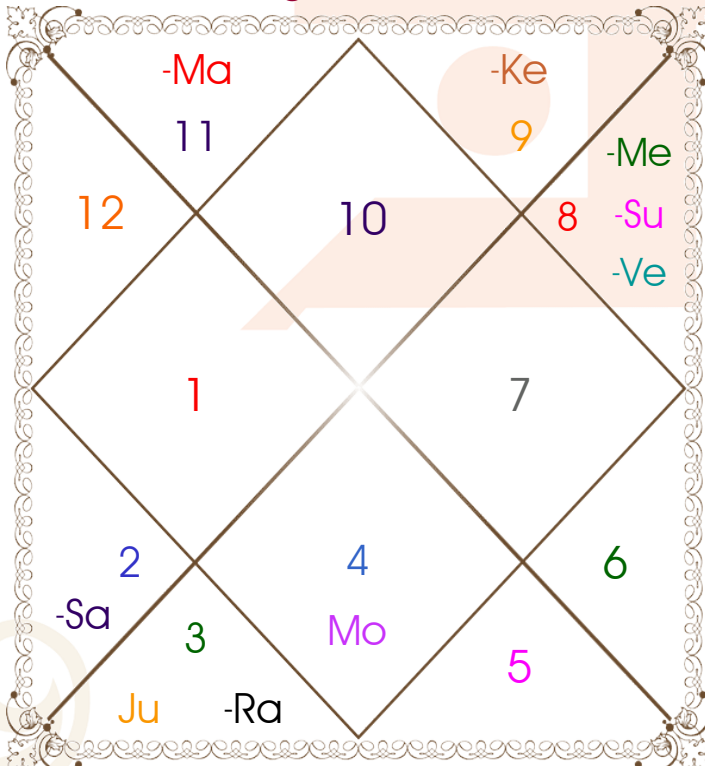

Planetary Degrees and their Positions

Pl	R	C	Rasi	Degree	Speed	Nak	Pad	No.	RL	NL	Sub	Dignity
Asc			Cap	28:07:58	459:43:17	Dhanish	2	23	Sat	Mar	Sat	---
Sun			Sco	20:17:49	01:00:54	Jyestha	2	18	Mar	Mer	Ven	FrSign
Mon			Can	29:30:49	14:10:32	Aslesa	4	9	Mon	Mer	Sat	OwnSign
Mar			Aqu	04:11:05	00:43:37	Dhanish	4	23	Sat	Mar	Ven	NuSign
Mer		C	Sco	21:02:48	01:34:12	Jyestha	2	18	Mar	Mer	Ven	NuSign
Jup	R		Gem	19:59:29	00:06:11	Ardra	4	6	Mer	Rah	Mar	EnSign
Ven			Sco	10:52:43	01:15:28	Anuradha	3	17	Mar	Sat	Sun	NuSign
Sat	R		Tau	17:22:58	00:04:55	Rohini	3	4	Ven	Mon	Sat	FrSign
Rah			Gem	03:19:47	00:01:08	Mrgsra	3	5	Mer	Mar	Ven	Exalted
Ket			Sag	03:19:47	00:01:08	Moola	1	19	Jup	Ket	Sun	Exalted
Ura			Cap	27:35:05	00:01:48	Dhanish	2	23	Sat	Mar	Jup	---
Nep			Cap	12:46:34	00:01:33	Sravna	1	22	Sat	Mon	Rah	---
Plu			Sco	21:11:18	00:02:19	Jyestha	2	18	Mar	Mer	Ven	---
Mid Heaven			Sco	10:24:38	--	Anuradha	--	17	Mar	Sat	Sun	--

R-Retrograde S-Stationary

C- Combust D-Deep Combust

Rahu : True

Lahiri Ayanamsa : 23:52:45

Lagna-Chalit