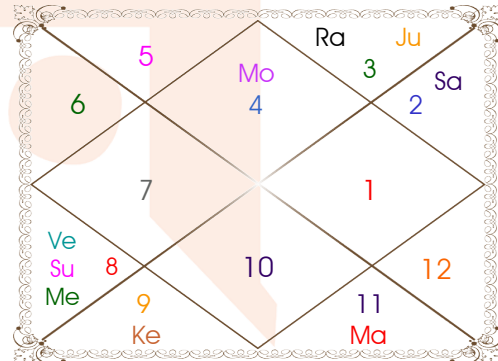

Paya(Rasi-Nak) ____: Copper - Silver

SunSign(West) ____: Sagittarius

Planetary Degrees and their Positions

Pl	R	C	Rasi	Degree	Speed	Nak	Pad	No.	RL	NL	Sub	Dignity
Asc			Cap	28:07:58	459:43:17	Dhanish	2	23	Sat	Mar	Sat	---
Sun			Sco	20:17:49	01:00:54	Jyestha	2	18	Mar	Mer	Ven	FrSign
Mon			Can	29:30:49	14:10:32	Aslesa	4	9	Mon	Mer	Sat	OwnSign
Mar			Aqu	04:11:05	00:43:37	Dhanish	4	23	Sat	Mar	Ven	NuSign
Mer		C	Sco	21:02:48	01:34:12	Jyestha	2	18	Mar	Mer	Ven	NuSign
Jup	R		Gem	19:59:29	00:06:11	Ardra	4	6	Mer	Rah	Mar	EnSign
Ven			Sco	10:52:43	01:15:28	Anuradha	3	17	Mar	Sat	Sun	NuSign
Sat	R		Tau	17:22:58	00:04:55	Rohini	3	4	Ven	Mon	Sat	FrSign
Rah			Gem	03:19:47	00:01:08	Mrgsra	3	5	Mer	Mar	Ven	Exalted
Ket			Sag	03:19:47	00:01:08	Moola	1	19	Jup	Ket	Sun	Exalted
Ura			Cap	27:35:05	00:01:48	Dhanish	2	23	Sat	Mar	Jup	---
Nep			Cap	12:46:34	00:01:33	Sravna	1	22	Sat	Mon	Rah	---
Plu			Sco	21:11:18	00:02:19	Jyestha	2	18	Mar	Mer	Ven	---
Mid Heaven			Sco	10:24:38	--	Anuradha	--	17	Mar	Sat	Sun	--

R-Retrograde S-Stationary

C- Combust D-Deep Combust

Rahu : True

Lahiri Ayanamsa : 23:52:45

Lagna-Chalit

Moon Chart

Navamsa Chart

Vimshottari Dasha