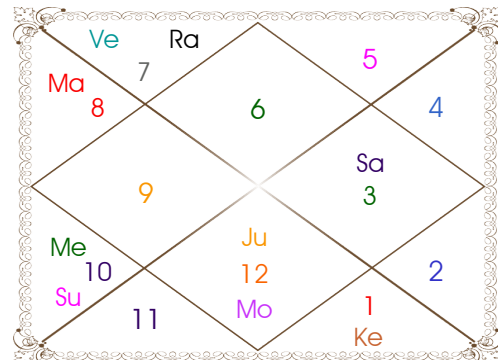

Paya(Rasi-Nak) ____: Copper - Silver

SunSign(West) ____: Sagittarius

Planetary Degrees and their Positions

Pl	R	C	Rasi	Degree	Speed	Nak	Pad	No.	RL	NL	Sub	Dignity
Asc			Cap	28:07:58	459:43:17	Dhanish	2	23	Sat	Mar	Sat	---
Sun			Sco	20:17:49	01:00:54	Jyestha	2	18	Mar	Mer	Ven	FrSign
Mon			Can	29:30:49	14:10:32	Aslesa	4	9	Mon	Mer	Sat	OwnSign
Mar			Aqu	04:11:05	00:43:37	Dhanish	4	23	Sat	Mar	Ven	NuSign
Mer		C	Sco	21:02:48	01:34:12	Jyestha	2	18	Mar	Mer	Ven	NuSign
Jup	R		Gem	19:59:29	00:06:11	Ardra	4	6	Mer	Rah	Mar	EnSign
Ven			Sco	10:52:43	01:15:28	Anuradha	3	17	Mar	Sat	Sun	NuSign
Sat	R		Tau	17:22:58	00:04:55	Rohini	3	4	Ven	Mon	Sat	FrSign
Rah			Gem	03:19:47	00:01:08	Mrgsra	3	5	Mer	Mar	Ven	Exalted
Ket			Sag	03:19:47	00:01:08	Moola	1	19	Jup	Ket	Sun	Exalted
Ura			Cap	27:35:05	00:01:48	Dhanish	2	23	Sat	Mar	Jup	---
Nep			Cap	12:46:34	00:01:33	Sravna	1	22	Sat	Mon	Rah	---
Plu			Sco	21:11:18	00:02:19	Jyestha	2	18	Mar	Mer	Ven	---
Mid Heaven			Sco	10:24:38	--	Anuradha	--	17	Mar	Sat	Sun	--

R-Retrograde S-Stationary

C- Combust D-Deep Combust

Rahu : True

Lahiri Ayanamsa : 23:52:45

Lagna-Chalit

Moon Chart

Navamsa Chart

Vimshottari Dasha