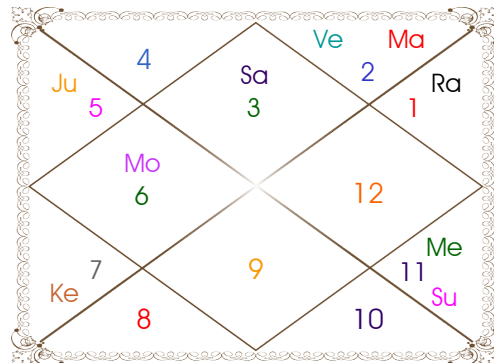

Planetary Degrees and their Positions

Pl	R	C	Rasi	Degree	Speed	Nak	Pad	No.	RL	NL	Sub	Dignity
Asc			Leo	08:24:36	332:37:52	Magha	3	10	Sun	Ket	Jup	---
Sun			Vir	03:54:29	00:58:38	U Phal	3	12	Mer	Sun	Sat	NuSign
Mon			Ari	18:26:10	12:00:34	Bharani	2	2	Mar	Ven	Rah	NuSign
Mar		C	Vir	16:26:42	00:39:16	Hasta	2	13	Mer	Mon	Sat	EnSign
Mer		C	Vir	06:29:37	01:47:50	U Phal	3	12	Mer	Sun	Mer	Exalted
Jup			Scor	04:12:29	00:09:29	Anuradha	1	17	Mar	Sat	Sat	FrSign
Ven	R		Leo	06:38:02	00:04:17	Magha	2	10	Sun	Ket	Rah	EnSign
Sat			Sag	07:22:11	00:01:33	Moola	3	19	Jup	Ket	Rah	NuSign
Rah			Vir	10:42:02	00:00:41	Hasta	1	13	Mer	Mon	Mon	Moltrikn
Ket			Pis	10:42:02	00:00:41	U Bhad	3	26	Jup	Sat	Sun	Moltrikn
Ura			Can	25:51:10	00:03:07	Aslesa	3	9	Mon	Mer	Rah	---
Nep			Lib	11:59:42	00:01:51	Svati	2	15	Ven	Rah	Sat	---
Plu			Leo	11:26:01	00:01:54	Magha	4	10	Sun	Ket	Sat	---
Mid Heaven			Tau	08:32:15	--	Krittika	--	3	Ven	Sun	Ven	--

R-Retrograde S-Stationary

C- Combust D-Deep Combust

Rahu : True

Lahiri Ayanamsa : 23:17:41

Lagna-Chalit

Moon Chart

Navamsa Chart

Vimshottari Dasha

- ❖ The above dasa periods have been computed on the basis of Moon Degree. However, as per bhayat / bhabhog the balance of dasa is Ven 12 Y 4 M 15 D.
- ❖ The Dates given for Dasa periods show their endings. Divisions of Vimshottari Dasa for Complete 120 years are given here without any consideration of longevity.