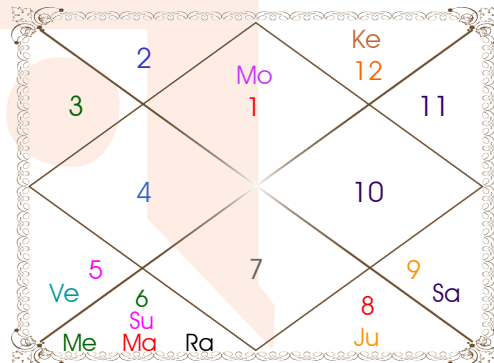

Planetary Degrees and their Positions

Pl	R	C	Rasi	Degree	Speed	Nak	Pad	No.	RL	NL	Sub	Dignity
Asc			Leo	08:24:36	332:37:52	Magha	3	10	Sun	Ket	Jup	---
Sun			Vir	03:54:29	00:58:38	U Phal	3	12	Mer	Sun	Sat	NuSign
Mon			Ari	18:26:10	12:00:34	Bharani	2	2	Mar	Ven	Rah	NuSign
Mar		C	Vir	16:26:42	00:39:16	Hasta	2	13	Mer	Mon	Sat	EnSign
Mer		C	Vir	06:29:37	01:47:50	U Phal	3	12	Mer	Sun	Mer	Exalted
Jup			Scor	04:12:29	00:09:29	Anuradha	1	17	Mar	Sat	Sat	FrSign
Ven	R		Leo	06:38:02	00:04:17	Magha	2	10	Sun	Ket	Rah	EnSign
Sat			Sag	07:22:11	00:01:33	Moola	3	19	Jup	Ket	Rah	NuSign
Rah			Vir	10:42:02	00:00:41	Hasta	1	13	Mer	Mon	Mon	Moltrikn
Ket			Pis	10:42:02	00:00:41	U Bhad	3	26	Jup	Sat	Sun	Moltrikn
Ura			Can	25:51:10	00:03:07	Aslesa	3	9	Mon	Mer	Rah	---
Nep			Lib	11:59:42	00:01:51	Svati	2	15	Ven	Rah	Sat	---
Plu			Leo	11:26:01	00:01:54	Magha	4	10	Sun	Ket	Sat	---
Mid Heaven			Tau	08:32:15	--	Krittika	--	3	Ven	Sun	Ven	--

R-Retrograde S-Stationary

C- Combust D-Deep Combust

Rahu : True

Lahiri Ayanamsa : 23:17:41

Lagna-Chalit

Moon Chart

Navamsa Chart

Vimshottari Dasha

- ❖ The above dasa periods have been computed on the basis of Moon Degree. However, as per bhayat / bhabhog the balance of dasa is Ven 12 Y 4 M 15 D.
- ❖ The Dates given for Dasa periods show their endings. Divisions of Vimshottari Dasa for Complete 120 years are given here without any consideration of longevity.