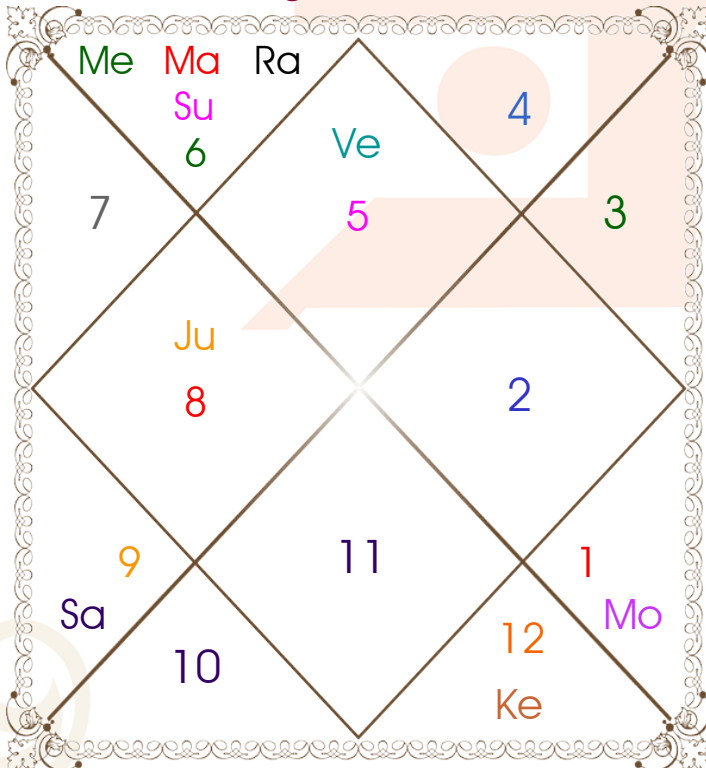

Planetary Degrees and their Positions

Pl	R	C	Rasi	Degree	Speed	Nak	Pad	No.	RL	NL	Sub	Dignity
Asc			Leo	08:24:36	332:37:52	Magha	3	10	Sun	Ket	Jup	---
Sun			Vir	03:54:29	00:58:38	U Phal	3	12	Mer	Sun	Sat	NuSign
Mon			Ari	18:26:10	12:00:34	Bharani	2	2	Mar	Ven	Rah	NuSign
Mar		C	Vir	16:26:42	00:39:16	Hasta	2	13	Mer	Mon	Sat	EnSign
Mer		C	Vir	06:29:37	01:47:50	U Phal	3	12	Mer	Sun	Mer	Exalted
Jup			Scor	04:12:29	00:09:29	Anuradha	1	17	Mar	Sat	Sat	FrSign
Ven	R		Leo	06:38:02	00:04:17	Magha	2	10	Sun	Ket	Rah	EnSign
Sat			Sag	07:22:11	00:01:33	Moola	3	19	Jup	Ket	Rah	NuSign
Rah			Vir	10:42:02	00:00:41	Hasta	1	13	Mer	Mon	Mon	Moltrikn
Ket			Pis	10:42:02	00:00:41	U Bhad	3	26	Jup	Sat	Sun	Moltrikn
Ura			Can	25:51:10	00:03:07	Aslesa	3	9	Mon	Mer	Rah	---
Nep			Lib	11:59:42	00:01:51	Svati	2	15	Ven	Rah	Sat	---
Plu			Leo	11:26:01	00:01:54	Magha	4	10	Sun	Ket	Sat	---
Mid Heaven			Tau	08:32:15	--	Krittika	--	3	Ven	Sun	Ven	--

R-Retrograde S-Stationary

C- Combust D-Deep Combust

Rahu : True

Lahiri Ayanamsa : 23:17:41

Lagna-Chalit