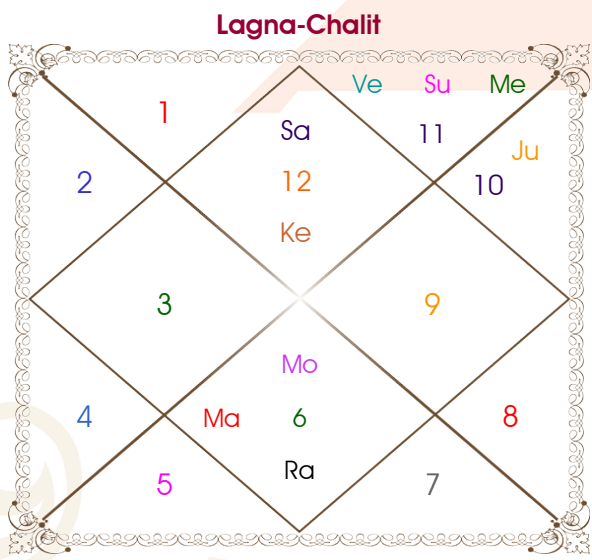

Sourabh arora

Dollie Juneja

Model: Web-FreeMatching

Order No: 121545104

Male : \_\_\_\_\_ Sex \_\_\_\_\_ : Female  
 25/02/1997 : \_\_\_\_\_ Date of Birth \_\_\_\_\_ : 08/12/1998  
 Tuesday : \_\_\_\_\_ Day \_\_\_\_\_ : Tuesday  
 Hour 08:15:00 : \_\_\_\_\_ Time of Birth \_\_\_\_\_ : 22:10:00 Hour  
 Ghati 03:32:02 : \_\_\_\_\_ Time of Birth(Ghati) \_\_\_\_\_ : 37:53:05 Ghati  
 India : \_\_\_\_\_ Country \_\_\_\_\_ : India  
 Faridabad : \_\_\_\_\_ City \_\_\_\_\_ : Delhi  
 28:24:00 North : \_\_\_\_\_ Latitude \_\_\_\_\_ : 28:39:00 North  
 77:18:00 East : \_\_\_\_\_ Longitude \_\_\_\_\_ : 77:13:00 East  
 82:30:00 East : \_\_\_\_\_ Zone \_\_\_\_\_ : 82:30:00 East  
 Hour -00:20:48 : \_\_\_\_\_ Loc Time Corr \_\_\_\_\_ : -00:21:08 Hour  
 Hour 00:00:00 : \_\_\_\_\_ War Time Corr \_\_\_\_\_ : 00:00:00 Hour  
 06:50:11 : \_\_\_\_\_ Sunrise \_\_\_\_\_ : 07:01:38  
 18:17:57 : \_\_\_\_\_ Sunset \_\_\_\_\_ : 17:24:14  
 23:49:03 : \_\_\_\_\_ Lahiri Ayanamsa \_\_\_\_\_ : 23:50:22

## Ashtakoot Guna Chart

Koot	Male	Female	Max	Mark	Dosha	Area
Varan	Vaishya	Vipra	1	0.00	--	Deeds
Vashya	Manav	Jalchar	2	1.00	--	Nature
Tara	Pratyari	Saadhak	3	1.50	--	Destiny
Yoni	Mahish	Marjar	4	2.00	--	Sex Life
Maitri	Mercury	Moon	5	1.00	--	Relationship
Gana	Deva	Rakshas	6	1.00	--	Sociality
Bhakut	Virgo	Cancer	7	7.00	--	Life Style
Nadi	Adya	Antya	8	8.00	--	Kids/Health
<b>Total:</b>			<b>36</b>	<b>21.50</b>		