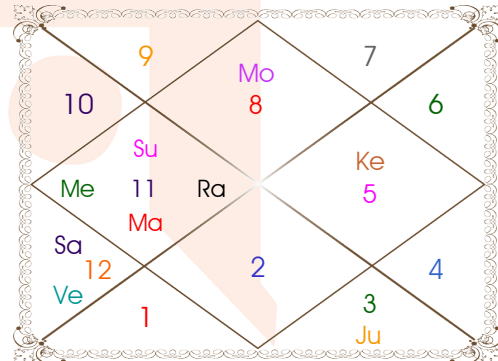

Planetary Degrees and their Positions

Pl	R	C	Rasi	Degree	Speed	Nak	Pad	No.	RL	NL	Sub	Dignity
Asc			Lib	29:49:26	306:47:33	Visakha	3	16	Ven	Jup	Mon	---
Sun			Aqu	25:56:05	00:59:56	P Bhad	2	25	Sat	Jup	Ket	EnSign
Mon			Scor	18:44:42	11:52:35	Jyestha	1	18	Mar	Mer	Ket	Dblitted
Mar		C	Aqu	12:11:37	00:47:16	Satbisha	2	24	Sat	Rah	Sat	NuSign
Mer	R	C	Aqu	19:23:04	00:56:47	Satbisha	4	24	Sat	Rah	Mar	NuSign
Jup	R		Gem	20:51:46	00:00:05	Punrvsu	1	7	Mer	Jup	Jup	EnSign
Ven			Pis	11:06:46	01:14:33	U Bhad	3	26	Jup	Sat	Mon	Exalted
Sat			Pis	08:40:45	00:07:22	U Bhad	2	26	Jup	Sat	Ven	NuSign
Rah	R		Aqu	14:39:59	00:00:24	Satbisha	3	24	Sat	Rah	Ket	FrSign
Ket	R		Leo	14:39:59	00:00:24	P Phal	1	11	Sun	Ven	Ven	EnSign
Ura			Tau	03:45:20	00:01:45	Krittika	3	3	Ven	Sun	Sat	---
Nep			Pis	07:10:35	00:02:14	U Bhad	2	26	Jup	Sat	Mer	---
Plu			Cap	10:33:30	00:01:27	Sravna	1	22	Sat	Mon	Mon	---
Mid Heaven			Leo	06:05:00	--	Magha	--	10	Sun	Ket	Rah	--

R-Retrograde S-Stationary

C- Combust D-Deep Combust

Rahu : True

Lahiri Ayanamsa : 24:13:29

Lagna-Chalit

Moon Chart

Navamsa Chart

Vimshottari Dasha