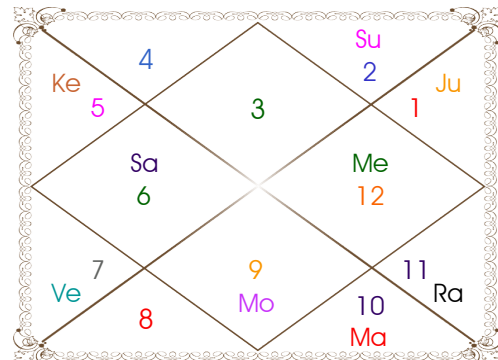

Planetary Degrees and their Positions

Pl	R	C	Rasi	Degree	Speed	Nak	Pad	No.	RL	NL	Sub	Dignity
Asc			Lib	29:49:26	306:47:33	Visakha	3	16	Ven	Jup	Mon	---
Sun			Aqu	25:56:05	00:59:56	P Bhad	2	25	Sat	Jup	Ket	EnSign
Mon			Scor	18:44:42	11:52:35	Jyestha	1	18	Mar	Mer	Ket	Dblitted
Mar		C	Aqu	12:11:37	00:47:16	Satbisha	2	24	Sat	Rah	Sat	NuSign
Mer	R	C	Aqu	19:23:04	00:56:47	Satbisha	4	24	Sat	Rah	Mar	NuSign
Jup	R		Gem	20:51:46	00:00:05	Punrvsu	1	7	Mer	Jup	Jup	EnSign
Ven			Pis	11:06:46	01:14:33	U Bhad	3	26	Jup	Sat	Mon	Exalted
Sat			Pis	08:40:45	00:07:22	U Bhad	2	26	Jup	Sat	Ven	NuSign
Rah	R		Aqu	14:39:59	00:00:24	Satbisha	3	24	Sat	Rah	Ket	FrSign
Ket	R		Leo	14:39:59	00:00:24	P Phal	1	11	Sun	Ven	Ven	EnSign
Ura			Tau	03:45:20	00:01:45	Krittika	3	3	Ven	Sun	Sat	---
Nep			Pis	07:10:35	00:02:14	U Bhad	2	26	Jup	Sat	Mer	---
Plu			Cap	10:33:30	00:01:27	Sravna	1	22	Sat	Mon	Mon	---
Mid Heaven			Leo	06:05:00	--	Magha	--	10	Sun	Ket	Rah	--

R-Retrograde S-Stationary

C- Combust D-Deep Combust

Rahu : True

Lahiri Ayanamsa : 24:13:29

Lagna-Chalit

Moon Chart

Navamsa Chart

Vimshottari Dasha