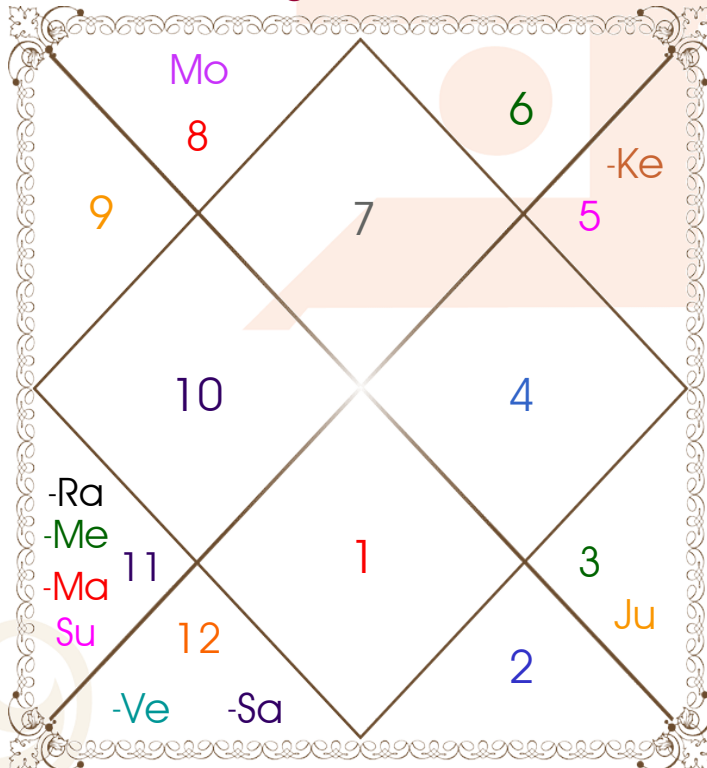

Planetary Degrees and their Positions

Pl	R	C	Rasi	Degree	Speed	Nak	Pad	No.	RL	NL	Sub	Dignity
Asc			Lib	29:49:26	306:47:33	Visakha	3	16	Ven	Jup	Mon	---
Sun			Aqu	25:56:05	00:59:56	P Bhad	2	25	Sat	Jup	Ket	EnSign
Mon			Scor	18:44:42	11:52:35	Jyestha	1	18	Mar	Mer	Ket	Dblitted
Mar		C	Aqu	12:11:37	00:47:16	Satbisha	2	24	Sat	Rah	Sat	NuSign
Mer	R	C	Aqu	19:23:04	00:56:47	Satbisha	4	24	Sat	Rah	Mar	NuSign
Jup	R		Gem	20:51:46	00:00:05	Punrvsu	1	7	Mer	Jup	Jup	EnSign
Ven			Pis	11:06:46	01:14:33	U Bhad	3	26	Jup	Sat	Mon	Exalted
Sat			Pis	08:40:45	00:07:22	U Bhad	2	26	Jup	Sat	Ven	NuSign
Rah	R		Aqu	14:39:59	00:00:24	Satbisha	3	24	Sat	Rah	Ket	FrSign
Ket	R		Leo	14:39:59	00:00:24	P Phal	1	11	Sun	Ven	Ven	EnSign
Ura			Tau	03:45:20	00:01:45	Krittika	3	3	Ven	Sun	Sat	---
Nep			Pis	07:10:35	00:02:14	U Bhad	2	26	Jup	Sat	Mer	---
Plu			Cap	10:33:30	00:01:27	Sravna	1	22	Sat	Mon	Mon	---
Mid Heaven			Leo	06:05:00	--	Magha	--	10	Sun	Ket	Rah	--

R-Retrograde S-Stationary

C- Combust D-Deep Combust

Rahu : True

Lahiri Ayanamsa : 24:13:29

Lagna-Chalit