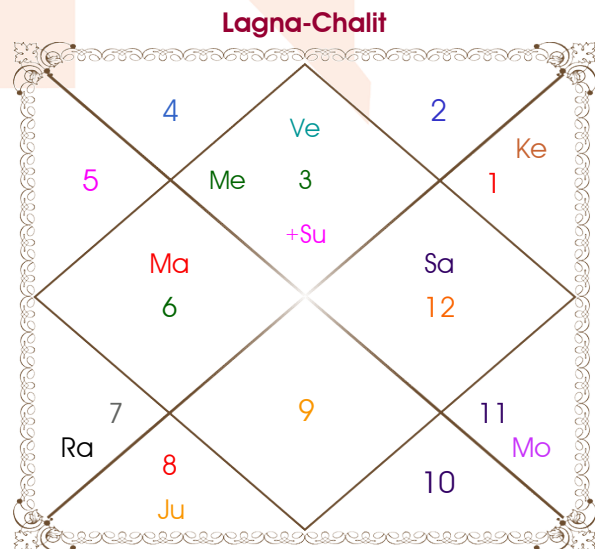

Shubham khandelwal

Ms.shivangi gupta

Model: Web-FreeMatching

Order No: 121543707

Male : \_\_\_\_\_ Sex \_\_\_\_\_ : Female  
 7-08/08/1993 : \_\_\_\_\_ Date of Birth \_\_\_\_\_ : 15-16/07/1995  
 Sat-Sunday : \_\_\_\_\_ Day \_\_\_\_\_ : Sat-Sunday  
 Hour 03:38:00 : \_\_\_\_\_ Time of Birth \_\_\_\_\_ : 04:40:00 Hour  
 Ghati 54:40:29 : \_\_\_\_\_ Time of Birth(Ghati) \_\_\_\_\_ : 57:47:48 Ghati  
 India : \_\_\_\_\_ Country \_\_\_\_\_ : India  
 Delhi : \_\_\_\_\_ City \_\_\_\_\_ : Amritsar  
 28:39:00 North : \_\_\_\_\_ Latitude \_\_\_\_\_ : 31:35:00 North  
 77:13:00 East : \_\_\_\_\_ Longitude \_\_\_\_\_ : 74:56:00 East  
 82:30:00 East : \_\_\_\_\_ Zone \_\_\_\_\_ : 82:30:00 East  
 Hour -00:21:08 : \_\_\_\_\_ Loc Time Corr \_\_\_\_\_ : -00:30:16 Hour  
 Hour 00:00:00 : \_\_\_\_\_ War Time Corr \_\_\_\_\_ : 00:00:00 Hour  
 05:45:48 : \_\_\_\_\_ Sunrise \_\_\_\_\_ : 05:35:27  
 19:07:29 : \_\_\_\_\_ Sunset \_\_\_\_\_ : 19:36:30  
 23:46:21 : \_\_\_\_\_ Lahiri Ayanamsa \_\_\_\_\_ : 23:47:51

## Ashtakoot Guna Chart

Koot	Male	Female	Max	Mark	Dosha	Area
Varan	Vipra	Shoodra	1	1.00	--	Deeds
Vashya	Jalchar	Manav	2	1.00	--	Nature
Tara	Kshem	Vadha	3	1.50	--	Destiny
Yoni	Gaja	Ashwa	4	2.00	--	Sex Life
Maitri	Jupiter	Saturn	5	3.00	--	Relationship
Gana	Deva	Rakshas	6	1.00	--	Sociality
Bhakut	Pisces	Aquarius	7	0.00	Yes	Life Style
Nadi	Antya	Adya	8	8.00	--	Kids/Health
<b>Total:</b>			<b>36</b>	<b>17.50</b>		