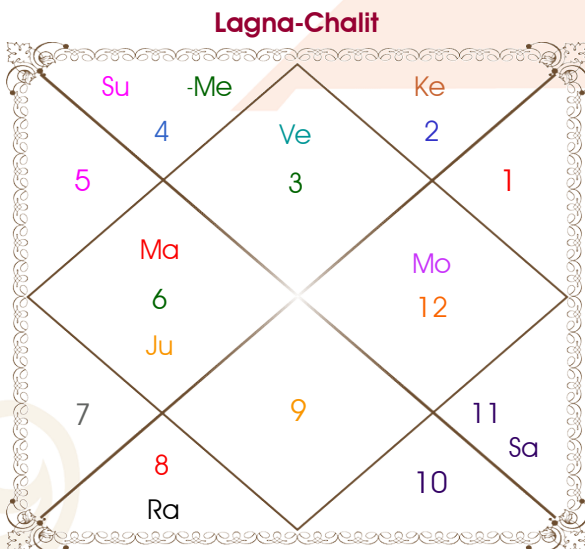

Shubham khandelwal

Ms.shivangi gupta

Model: Web-FreeMatching

Order No: 121543707

Male : \_\_\_\_\_ Sex \_\_\_\_\_ : Female  
 7-08/08/1993 : \_\_\_\_\_ Date of Birth \_\_\_\_\_ : 15-16/07/1995  
 Sat-Sunday : \_\_\_\_\_ Day \_\_\_\_\_ : Sat-Sunday  
 Hour 03:38:00 : \_\_\_\_\_ Time of Birth \_\_\_\_\_ : 04:40:00 Hour  
 Ghati 54:40:29 : \_\_\_\_\_ Time of Birth(Ghati) \_\_\_\_\_ : 57:47:48 Ghati  
 India : \_\_\_\_\_ Country \_\_\_\_\_ : India  
 Delhi : \_\_\_\_\_ City \_\_\_\_\_ : Amritsar  
 28:39:00 North : \_\_\_\_\_ Latitude \_\_\_\_\_ : 31:35:00 North  
 77:13:00 East : \_\_\_\_\_ Longitude \_\_\_\_\_ : 74:56:00 East  
 82:30:00 East : \_\_\_\_\_ Zone \_\_\_\_\_ : 82:30:00 East  
 Hour -00:21:08 : \_\_\_\_\_ Loc Time Corr \_\_\_\_\_ : -00:30:16 Hour  
 Hour 00:00:00 : \_\_\_\_\_ War Time Corr \_\_\_\_\_ : 00:00:00 Hour  
 05:45:48 : \_\_\_\_\_ Sunrise \_\_\_\_\_ : 05:35:27  
 19:07:29 : \_\_\_\_\_ Sunset \_\_\_\_\_ : 19:36:30  
 23:46:21 : \_\_\_\_\_ Lahiri Ayanamsa \_\_\_\_\_ : 23:47:51

## Ashtakoot Guna Chart

Koot	Male	Female	Max	Mark	Dosha	Area
Varan	Vipra	Shoodra	1	1.00	--	Deeds
Vashya	Jalchar	Manav	2	1.00	--	Nature
Tara	Kshem	Vadha	3	1.50	--	Destiny
Yoni	Gaja	Ashwa	4	2.00	--	Sex Life
Maitri	Jupiter	Saturn	5	3.00	--	Relationship
Gana	Deva	Rakshas	6	1.00	--	Sociality
Bhakut	Pisces	Aquarius	7	0.00	Yes	Life Style
Nadi	Antya	Adya	8	8.00	--	Kids/Health
<b>Total:</b>			<b>36</b>	<b>17.50</b>		