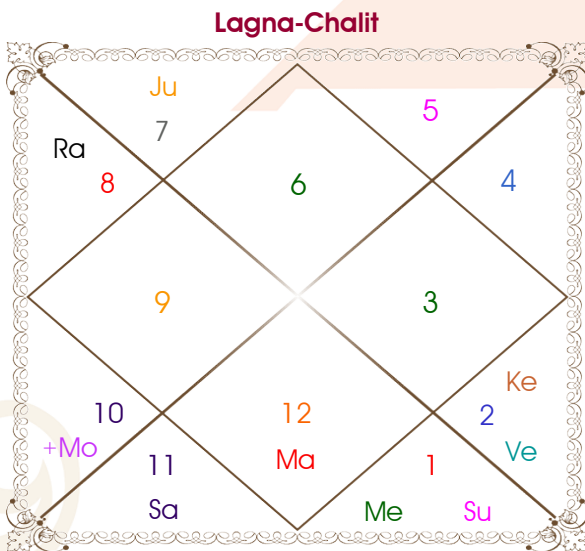

Mr.abhimanyu suri

Ms.jalota

Model: Web-FreeMatching

Order No: 121543604

Male : \_\_\_\_\_ Sex \_\_\_\_\_ : Female  
 03/05/1994 : \_\_\_\_\_ Date of Birth \_\_\_\_\_ : 16/09/1997  
 Tuesday : \_\_\_\_\_ Day \_\_\_\_\_ : Tuesday  
 Hour 16:00:00 : \_\_\_\_\_ Time of Birth \_\_\_\_\_ : 20:33:00 Hour  
 Ghati 25:51:43 : \_\_\_\_\_ Time of Birth(Ghati) \_\_\_\_\_ : 36:06:12 Ghati  
 India : \_\_\_\_\_ Country \_\_\_\_\_ : India  
 Delhi : \_\_\_\_\_ City \_\_\_\_\_ : Amritsar  
 28:39:00 North : \_\_\_\_\_ Latitude \_\_\_\_\_ : 31:35:00 North  
 77:13:00 East : \_\_\_\_\_ Longitude \_\_\_\_\_ : 74:56:00 East  
 82:30:00 East : \_\_\_\_\_ Zone \_\_\_\_\_ : 82:30:00 East  
 Hour -00:21:08 : \_\_\_\_\_ Loc Time Corr \_\_\_\_\_ : -00:30:16 Hour  
 Hour 00:00:00 : \_\_\_\_\_ War Time Corr \_\_\_\_\_ : 00:00:00 Hour  
 05:39:18 : \_\_\_\_\_ Sunrise \_\_\_\_\_ : 06:14:47  
 18:57:15 : \_\_\_\_\_ Sunset \_\_\_\_\_ : 18:34:58  
 23:46:54 : \_\_\_\_\_ Lahiri Ayanamsa \_\_\_\_\_ : 23:49:27

## Ashtakoot Guna Chart

Koot	Male	Female	Max	Mark	Dosha	Area
Varan	Vaishya	Shoodra	1	1.00	--	Deeds
Vashya	Jalchar	Manav	2	1.00	--	Nature
Tara	Mitra	Vipat	3	1.50	--	Destiny
Yoni	Simha	Simha	4	4.00	--	Sex Life
Maitri	Saturn	Saturn	5	5.00	--	Relationship
Gana	Rakshas	Manushya	6	0.00	Yes	Sociality
Bhakut	Capricorn	Aquarius	7	0.00	Yes	Life Style
Nadi	Madhya	Adya	8	8.00	--	Kids/Health
<b>Total:</b>			<b>36</b>	<b>20.50</b>		