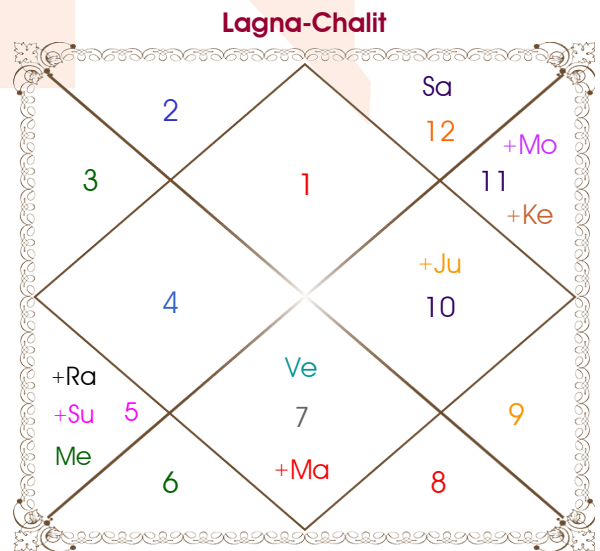

Mr.abhimanyu suri

Ms.jalota

Model: Web-FreeMatching

Order No: 121543604

Male : \_\_\_\_\_ Sex \_\_\_\_\_ : Female  
 03/05/1994 : \_\_\_\_\_ Date of Birth \_\_\_\_\_ : 16/09/1997  
 Tuesday : \_\_\_\_\_ Day \_\_\_\_\_ : Tuesday  
 Hour 16:00:00 : \_\_\_\_\_ Time of Birth \_\_\_\_\_ : 20:33:00 Hour  
 Ghati 25:51:43 : \_\_\_\_\_ Time of Birth(Ghati) \_\_\_\_\_ : 36:06:12 Ghati  
 India : \_\_\_\_\_ Country \_\_\_\_\_ : India  
 Delhi : \_\_\_\_\_ City \_\_\_\_\_ : Amritsar  
 28:39:00 North : \_\_\_\_\_ Latitude \_\_\_\_\_ : 31:35:00 North  
 77:13:00 East : \_\_\_\_\_ Longitude \_\_\_\_\_ : 74:56:00 East  
 82:30:00 East : \_\_\_\_\_ Zone \_\_\_\_\_ : 82:30:00 East  
 Hour -00:21:08 : \_\_\_\_\_ Loc Time Corr \_\_\_\_\_ : -00:30:16 Hour  
 Hour 00:00:00 : \_\_\_\_\_ War Time Corr \_\_\_\_\_ : 00:00:00 Hour  
 05:39:18 : \_\_\_\_\_ Sunrise \_\_\_\_\_ : 06:14:47  
 18:57:15 : \_\_\_\_\_ Sunset \_\_\_\_\_ : 18:34:58  
 23:46:54 : \_\_\_\_\_ Lahiri Ayanamsa \_\_\_\_\_ : 23:49:27

## Ashtakoot Guna Chart

Koot	Male	Female	Max	Mark	Dosha	Area
Varan	Vaishya	Shoodra	1	1.00	--	Deeds
Vashya	Jalchar	Manav	2	1.00	--	Nature
Tara	Mitra	Vipat	3	1.50	--	Destiny
Yoni	Simha	Simha	4	4.00	--	Sex Life
Maitri	Saturn	Saturn	5	5.00	--	Relationship
Gana	Rakshas	Manushya	6	0.00	Yes	Sociality
Bhakut	Capricorn	Aquarius	7	0.00	Yes	Life Style
Nadi	Madhya	Adya	8	8.00	--	Kids/Health
<b>Total:</b>			<b>36</b>	<b>20.50</b>		