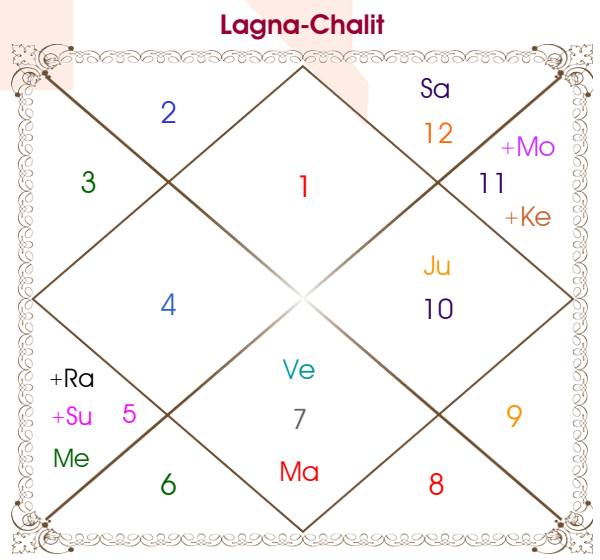

Mr.abhimanyu suri

Ms.jalota

Model: Web-FreeMatching

Order No: 121543603

Male : \_\_\_\_\_ Sex \_\_\_\_\_ : Female  
 03/05/1994 : \_\_\_\_\_ Date of Birth \_\_\_\_\_ : 16/09/1997  
 Tuesday : \_\_\_\_\_ Day \_\_\_\_\_ : Tuesday  
 Hour 16:00:00 : \_\_\_\_\_ Time of Birth \_\_\_\_\_ : 20:33:00 Hour  
 Ghati 25:51:43 : \_\_\_\_\_ Time of Birth(Ghati) \_\_\_\_\_ : 36:06:12 Ghati  
 India : \_\_\_\_\_ Country \_\_\_\_\_ : India  
 Delhi : \_\_\_\_\_ City \_\_\_\_\_ : Delhi  
 28:39:00 North : \_\_\_\_\_ Latitude \_\_\_\_\_ : 28:39:00 North  
 77:13:00 East : \_\_\_\_\_ Longitude \_\_\_\_\_ : 77:13:00 East  
 82:30:00 East : \_\_\_\_\_ Zone \_\_\_\_\_ : 82:30:00 East  
 Hour -00:21:08 : \_\_\_\_\_ Loc Time Corr \_\_\_\_\_ : -00:21:08 Hour  
 Hour 00:00:00 : \_\_\_\_\_ War Time Corr \_\_\_\_\_ : 00:00:00 Hour  
 05:39:18 : \_\_\_\_\_ Sunrise \_\_\_\_\_ : 06:06:31  
 18:57:15 : \_\_\_\_\_ Sunset \_\_\_\_\_ : 18:25:01  
 23:46:54 : \_\_\_\_\_ Lahiri Ayanamsa \_\_\_\_\_ : 23:49:27

## Ashtakoot Guna Chart

Koot	Male	Female	Max	Mark	Dosha	Area
Varan	Vaishya	Shoodra	1	1.00	--	Deeds
Vashya	Jalchar	Manav	2	1.00	--	Nature
Tara	Mitra	Vipat	3	1.50	--	Destiny
Yoni	Simha	Simha	4	4.00	--	Sex Life
Maitri	Saturn	Saturn	5	5.00	--	Relationship
Gana	Rakshas	Manushya	6	0.00	Yes	Sociality
Bhakut	Capricorn	Aquarius	7	0.00	Yes	Life Style
Nadi	Madhya	Adya	8	8.00	--	Kids/Health
<b>Total:</b>			<b>36</b>	<b>20.50</b>		