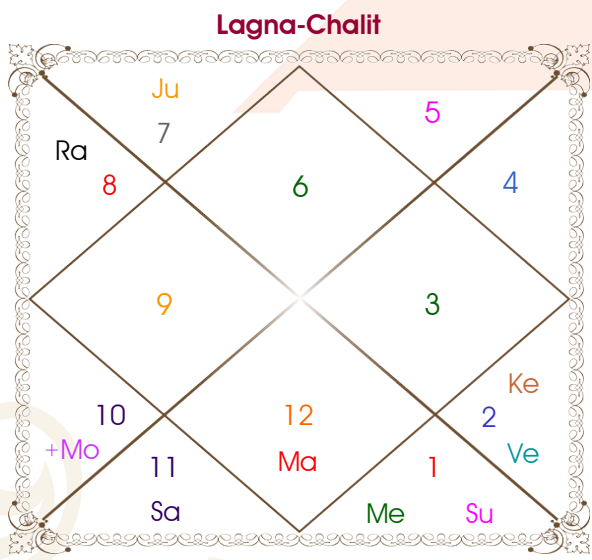

Mr.abhimanyu suri

Ms.jalota

Model: Web-FreeMatching

Order No: 121543603

Male : \_\_\_\_\_ Sex \_\_\_\_\_ : Female  
 03/05/1994 : \_\_\_\_\_ Date of Birth \_\_\_\_\_ : 16/09/1997  
 Tuesday : \_\_\_\_\_ Day \_\_\_\_\_ : Tuesday  
 Hour 16:00:00 : \_\_\_\_\_ Time of Birth \_\_\_\_\_ : 20:33:00 Hour  
 Ghati 25:51:43 : \_\_\_\_\_ Time of Birth(Ghati) \_\_\_\_\_ : 36:06:12 Ghati  
 India : \_\_\_\_\_ Country \_\_\_\_\_ : India  
 Delhi : \_\_\_\_\_ City \_\_\_\_\_ : Delhi  
 28:39:00 North : \_\_\_\_\_ Latitude \_\_\_\_\_ : 28:39:00 North  
 77:13:00 East : \_\_\_\_\_ Longitude \_\_\_\_\_ : 77:13:00 East  
 82:30:00 East : \_\_\_\_\_ Zone \_\_\_\_\_ : 82:30:00 East  
 Hour -00:21:08 : \_\_\_\_\_ Loc Time Corr \_\_\_\_\_ : -00:21:08 Hour  
 Hour 00:00:00 : \_\_\_\_\_ War Time Corr \_\_\_\_\_ : 00:00:00 Hour  
 05:39:18 : \_\_\_\_\_ Sunrise \_\_\_\_\_ : 06:06:31  
 18:57:15 : \_\_\_\_\_ Sunset \_\_\_\_\_ : 18:25:01  
 23:46:54 : \_\_\_\_\_ Lahiri Ayanamsa \_\_\_\_\_ : 23:49:27

## Ashtakoot Guna Chart

Koot	Male	Female	Max	Mark	Dosha	Area
Varan	Vaishya	Shoodra	1	1.00	--	Deeds
Vashya	Jalchar	Manav	2	1.00	--	Nature
Tara	Mitra	Vipat	3	1.50	--	Destiny
Yoni	Simha	Simha	4	4.00	--	Sex Life
Maitri	Saturn	Saturn	5	5.00	--	Relationship
Gana	Rakshas	Manushya	6	0.00	Yes	Sociality
Bhakut	Capricorn	Aquarius	7	0.00	Yes	Life Style
Nadi	Madhya	Adya	8	8.00	--	Kids/Health
<b>Total:</b>			<b>36</b>	<b>20.50</b>		