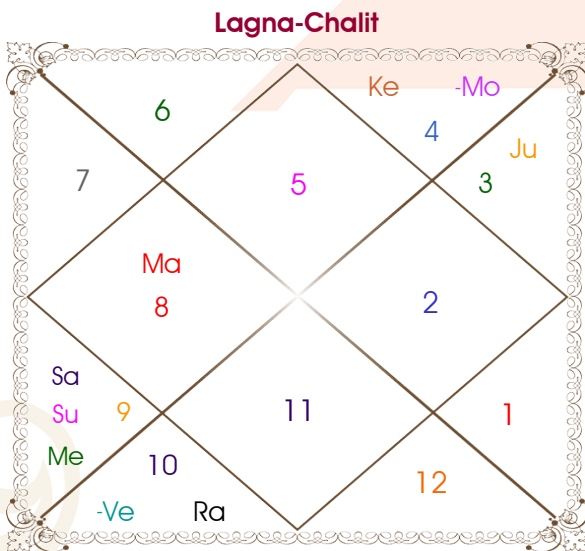

Himanshu

Ms.Tanya pahwa

Model: Web-FreeMatching

Order No: 121542702

Male : \_\_\_\_\_ Sex \_\_\_\_\_ : Female  
 11/01/1990 : \_\_\_\_\_ Date of Birth \_\_\_\_\_ : 1-02/02/1991  
 Thursday : \_\_\_\_\_ Day \_\_\_\_\_ : Fri-Saturday  
 Hour 22:17:00 : \_\_\_\_\_ Time of Birth \_\_\_\_\_ : 05:53:00 Hour  
 Ghati 36:55:04 : \_\_\_\_\_ Time of Birth(Ghati) \_\_\_\_\_ : 56:12:50 Ghati  
 India : \_\_\_\_\_ Country \_\_\_\_\_ : India  
 Amritsar : \_\_\_\_\_ City \_\_\_\_\_ : Delhi  
 31:35:00 North : \_\_\_\_\_ Latitude \_\_\_\_\_ : 28:39:00 North  
 74:56:00 East : \_\_\_\_\_ Longitude \_\_\_\_\_ : 77:13:00 East  
 82:30:00 East : \_\_\_\_\_ Zone \_\_\_\_\_ : 82:30:00 East  
 Hour -00:30:16 : \_\_\_\_\_ Loc Time Corr \_\_\_\_\_ : -00:21:08 Hour  
 Hour 00:00:00 : \_\_\_\_\_ War Time Corr \_\_\_\_\_ : 00:00:00 Hour  
 07:30:58 : \_\_\_\_\_ Sunrise \_\_\_\_\_ : 07:09:55  
 17:44:37 : \_\_\_\_\_ Sunset \_\_\_\_\_ : 17:59:42  
 23:43:17 : \_\_\_\_\_ Lahiri Ayanamsa \_\_\_\_\_ : 23:44:14

Vimshottari Saturn 18Y 3M 12D		Degree	Sign	Pln	Sign	Degree	Vimshottari Venus 2Y 2M 2D	
<b>Ketu</b>		25:37:51	Leo	Asc	Sag	26:35:06	<b>Rahu</b>	
<b>25/04/2025</b>		27:29:11	Sag	Sun	Cap	18:54:24	<b>06/04/2016</b>	
<b>25/04/2032</b>		03:50:10	Can	Mon	Leo	25:13:01	<b>06/04/2034</b>	
Ketu	21/09/2025	21:24:31	Sag R	Mer	Cap	00:23:54	Rahu	18/12/2018
Venus	21/11/2026	10:06:10	Gem R	Jup R	Can	14:18:56	Jupiter	12/05/2021
Sun	29/03/2027	09:05:18	Cap R	Ven	Aqu	11:01:11	Saturn	18/03/2024
Moon	28/10/2027	23:08:40	Sag	Sat	Cap	05:42:31	Mercury	06/10/2026
Mars	25/03/2028	22:50:09	Cap R	Rah R	Cap	04:15:03	Ketu	24/10/2027
Rahu	13/04/2029	22:50:09	Can R	Ket R	Can	04:15:03	Venus	24/10/2030
Jupiter	20/03/2030	12:40:14	Sag	Ura	Sag	17:50:29	Sun	18/09/2031
Saturn	28/04/2031	18:42:09	Sag	Nep	Sag	21:33:44	Moon	19/03/2033
Mercury	25/04/2032	23:37:33	Lib	Plu	Lib	26:31:12	Mars	06/04/2034