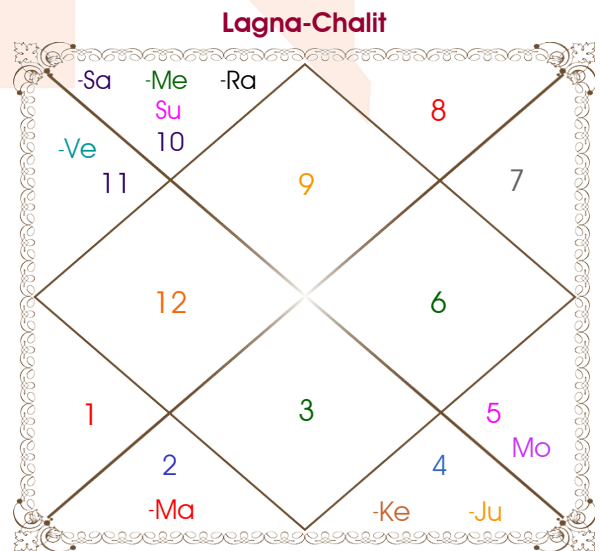

Himanshu

Ms.Tanya pahwa

Model: Web-FreeMatching

Order No: 121542702

Male : \_\_\_\_\_ Sex \_\_\_\_\_ : Female  
 11/01/1990 : \_\_\_\_\_ Date of Birth \_\_\_\_\_ : 1-02/02/1991  
 Thursday : \_\_\_\_\_ Day \_\_\_\_\_ : Fri-Saturday  
 Hour 22:17:00 : \_\_\_\_\_ Time of Birth \_\_\_\_\_ : 05:53:00 Hour  
 Ghati 36:55:04 : \_\_\_\_\_ Time of Birth(Ghati) \_\_\_\_\_ : 56:12:50 Ghati  
 India : \_\_\_\_\_ Country \_\_\_\_\_ : India  
 Amritsar : \_\_\_\_\_ City \_\_\_\_\_ : Delhi  
 31:35:00 North : \_\_\_\_\_ Latitude \_\_\_\_\_ : 28:39:00 North  
 74:56:00 East : \_\_\_\_\_ Longitude \_\_\_\_\_ : 77:13:00 East  
 82:30:00 East : \_\_\_\_\_ Zone \_\_\_\_\_ : 82:30:00 East  
 Hour -00:30:16 : \_\_\_\_\_ Loc Time Corr \_\_\_\_\_ : -00:21:08 Hour  
 Hour 00:00:00 : \_\_\_\_\_ War Time Corr \_\_\_\_\_ : 00:00:00 Hour  
 07:30:58 : \_\_\_\_\_ Sunrise \_\_\_\_\_ : 07:09:55  
 17:44:37 : \_\_\_\_\_ Sunset \_\_\_\_\_ : 17:59:42  
 23:43:17 : \_\_\_\_\_ Lahiri Ayanamsa \_\_\_\_\_ : 23:44:14

Vimshottari Saturn 18Y 3M 12D		Degree	Sign	Pln	Sign	Degree	Vimshottari Venus 2Y 2M 2D	
<b>Ketu</b>		25:37:51	Leo	Asc	Sag	26:35:06	<b>Rahu</b>	
<b>25/04/2025</b>		27:29:11	Sag	Sun	Cap	18:54:24	<b>06/04/2016</b>	
<b>25/04/2032</b>		03:50:10	Can	Mon	Leo	25:13:01	<b>06/04/2034</b>	
Ketu	21/09/2025	21:24:31	Sag R	Mer	Cap	00:23:54	Rahu	18/12/2018
Venus	21/11/2026	10:06:10	Gem R	Jup R	Can	14:18:56	Jupiter	12/05/2021
Sun	29/03/2027	09:05:18	Cap R	Ven	Aqu	11:01:11	Saturn	18/03/2024
Moon	28/10/2027	23:08:40	Sag	Sat	Cap	05:42:31	Mercury	06/10/2026
Mars	25/03/2028	22:50:09	Cap R	Rah R	Cap	04:15:03	Ketu	24/10/2027
Rahu	13/04/2029	22:50:09	Can R	Ket R	Can	04:15:03	Venus	24/10/2030
Jupiter	20/03/2030	12:40:14	Sag	Ura	Sag	17:50:29	Sun	18/09/2031
Saturn	28/04/2031	18:42:09	Sag	Nep	Sag	21:33:44	Moon	19/03/2033
Mercury	25/04/2032	23:37:33	Lib	Plu	Lib	26:31:12	Mars	06/04/2034