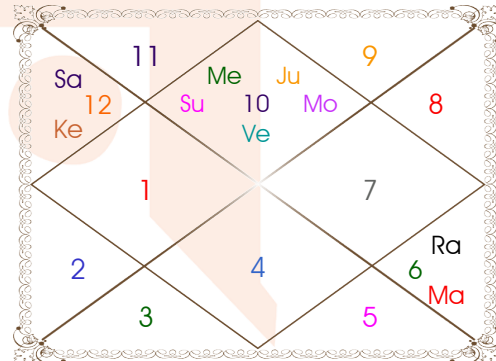

Planetary Degrees and their Positions

Pl	R	C	Rasi	Degree	Speed	Nak	Pad	No.	RL	NL	Sub	Dignity
Asc			Vir	13:42:56	324:11:00	Hasta	2	13	Mer	Mon	Rah	---
Sun			Cap	24:07:06	01:00:49	Dhanish	1	23	Sat	Mar	Rah	EnSign
Mon			Cap	10:42:06	15:12:05	Sravna	1	22	Sat	Mon	Mon	NuSign
Mar	R		Vir	12:06:11	00:00:30	Hasta	1	13	Mer	Mon	Rah	EnSign
Mer			Cap	02:33:27	01:23:42	U Sadha	2	21	Sat	Sun	Jup	NuSign
Jup			Cap	09:56:37	00:13:56	U Sadha	4	21	Sat	Sun	Ven	Dblitted
Ven			Cap	10:34:05	01:15:08	Sravna	1	22	Sat	Mon	Mon	FrSign
Sat			Pis	10:19:51	00:05:58	U Bhad	3	26	Jup	Sat	Ven	NuSign
Rah	R		Vir	05:35:07	00:05:52	U Phal	3	12	Mer	Sun	Mer	Moltrikn
Ket	R		Pis	05:35:07	00:05:52	U Bhad	1	26	Jup	Sat	Mer	Moltrikn
Ura			Cap	11:34:29	00:03:28	Sravna	1	22	Sat	Mon	Mar	---
Nep			Cap	04:23:10	00:02:10	U Sadha	3	21	Sat	Sun	Sat	---
Plu			Sco	11:31:34	00:01:02	Anuradha	3	17	Mar	Sat	Mon	---
Mid Heaven			Gem	13:52:43	--	Ardra	--	6	Mer	Rah	Mer	--

R-Retrograde S-Stationary

C- Combust D-Deep Combust

Rahu : True

Lahiri Ayanamsa : 23:49:02

Lagna-Chalit

Moon Chart

Navamsa Chart

Vimshottari Dasha

Balance of Dasa : Moon 9 Years 5 Months 20 Days

Mon 10 Years	Mar 7 Years	Rah 18 Years	Jup 16 Years	Sat 19 Years
06/02/1997	30/07/2006	29/07/2013	30/07/2031	30/07/2047
30/07/2006	29/07/2013	30/07/2031	30/07/2047	30/07/2066
Mon 30/05/1997	Mar 26/12/2006	Rah 11/04/2016	Jup 16/09/2033	Sat 02/08/2050
Mar 29/12/1997	Rah 13/01/2008	Jup 04/09/2018	Sat 29/03/2036	Mer 11/04/2053
Rah 29/06/1999	Jup 19/12/2008	Sat 11/07/2021	Mer 05/07/2038	Ket 21/05/2054
Jup 28/10/2000	Sat 28/01/2010	Mer 29/01/2024	Ket 11/06/2039	Ven 20/07/2057
Sat 30/05/2002	Mer 25/01/2011	Ket 15/02/2025	Ven 09/02/2042	Sun 02/07/2058
Mer 29/10/2003	Ket 23/06/2011	Ven 16/02/2028	Sun 28/11/2042	Mon 01/02/2060
Ket 29/05/2004	Ven 23/08/2012	Sun 10/01/2029	Mon 29/03/2044	Mar 11/03/2061
Ven 28/01/2006	Sun 28/12/2012	Mon 11/07/2030	Mar 05/03/2045	Rah 16/01/2064
Sun 30/07/2006	Mon 29/07/2013	Mar 30/07/2031	Rah 30/07/2047	Jup 30/07/2066