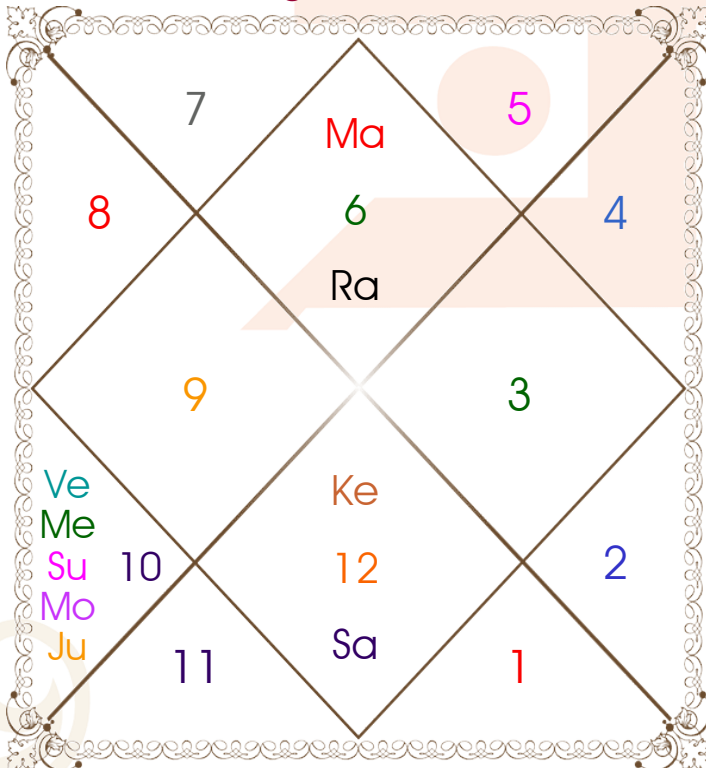

Planetary Degrees and their Positions

Pl	R	C	Rasi	Degree	Speed	Nak	Pad	No.	RL	NL	Sub	Dignity
Asc			Vir	13:42:56	324:11:00	Hasta	2	13	Mer	Mon	Rah	---
Sun			Cap	24:07:06	01:00:49	Dhanish	1	23	Sat	Mar	Rah	EnSign
Mon			Cap	10:42:06	15:12:05	Sravna	1	22	Sat	Mon	Mon	NuSign
Mar	R		Vir	12:06:11	00:00:30	Hasta	1	13	Mer	Mon	Rah	EnSign
Mer			Cap	02:33:27	01:23:42	U Sadha	2	21	Sat	Sun	Jup	NuSign
Jup			Cap	09:56:37	00:13:56	U Sadha	4	21	Sat	Sun	Ven	Dblitted
Ven			Cap	10:34:05	01:15:08	Sravna	1	22	Sat	Mon	Mon	FrSign
Sat			Pis	10:19:51	00:05:58	U Bhad	3	26	Jup	Sat	Ven	NuSign
Rah	R		Vir	05:35:07	00:05:52	U Phal	3	12	Mer	Sun	Mer	Moltrikn
Ket	R		Pis	05:35:07	00:05:52	U Bhad	1	26	Jup	Sat	Mer	Moltrikn
Ura			Cap	11:34:29	00:03:28	Sravna	1	22	Sat	Mon	Mar	---
Nep			Cap	04:23:10	00:02:10	U Sadha	3	21	Sat	Sun	Sat	---
Plu			Sco	11:31:34	00:01:02	Anuradha	3	17	Mar	Sat	Mon	---
Mid Heaven			Gem	13:52:43	--	Ardra	--	6	Mer	Rah	Mer	--

R-Retrograde S-Stationary

C- Combust D-Deep Combust

Rahu : True

Lahiri Ayanamsa : 23:49:02

Lagna-Chalit