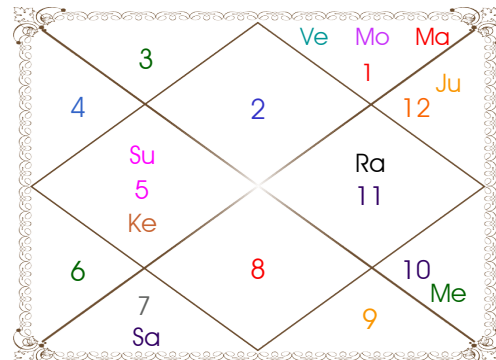

Planetary Degrees and their Positions

Pl	R	C	Rasi	Degree	Speed	Nak	Pad	No.	RL	NL	Sub	Dignity
Asc			Vir	13:42:56	324:11:00	Hasta	2	13	Mer	Mon	Rah	---
Sun			Cap	24:07:06	01:00:49	Dhanish	1	23	Sat	Mar	Rah	EnSign
Mon			Cap	10:42:06	15:12:05	Sravna	1	22	Sat	Mon	Mon	NuSign
Mar	R		Vir	12:06:11	00:00:30	Hasta	1	13	Mer	Mon	Rah	EnSign
Mer			Cap	02:33:27	01:23:42	U Sadha	2	21	Sat	Sun	Jup	NuSign
Jup			Cap	09:56:37	00:13:56	U Sadha	4	21	Sat	Sun	Ven	Dblitted
Ven			Cap	10:34:05	01:15:08	Sravna	1	22	Sat	Mon	Mon	FrSign
Sat			Pis	10:19:51	00:05:58	U Bhad	3	26	Jup	Sat	Ven	NuSign
Rah	R		Vir	05:35:07	00:05:52	U Phal	3	12	Mer	Sun	Mer	Moltrikn
Ket	R		Pis	05:35:07	00:05:52	U Bhad	1	26	Jup	Sat	Mer	Moltrikn
Ura			Cap	11:34:29	00:03:28	Sravna	1	22	Sat	Mon	Mar	---
Nep			Cap	04:23:10	00:02:10	U Sadha	3	21	Sat	Sun	Sat	---
Plu			Sco	11:31:34	00:01:02	Anuradha	3	17	Mar	Sat	Mon	---
Mid Heaven			Gem	13:52:43	--	Ardra	--	6	Mer	Rah	Mer	--

R-Retrograde S-Stationary

C- Combust D-Deep Combust

Rahu : True

Lahiri Ayanamsa : 23:49:02

Lagna-Chalit

Moon Chart

Navamsa Chart

Vimshottari Dasha

Balance of Dasa : Moon 9 Years 5 Months 20 Days

Mon 10 Years	Mar 7 Years	Rah 18 Years	Jup 16 Years	Sat 19 Years
06/02/1997	30/07/2006	29/07/2013	30/07/2031	30/07/2047
30/07/2006	29/07/2013	30/07/2031	30/07/2047	30/07/2066
Mon 30/05/1997	Mar 26/12/2006	Rah 11/04/2016	Jup 16/09/2033	Sat 02/08/2050
Mar 29/12/1997	Rah 13/01/2008	Jup 04/09/2018	Sat 29/03/2036	Mer 11/04/2053
Rah 29/06/1999	Jup 19/12/2008	Sat 11/07/2021	Mer 05/07/2038	Ket 21/05/2054
Jup 28/10/2000	Sat 28/01/2010	Mer 29/01/2024	Ket 11/06/2039	Ven 20/07/2057
Sat 30/05/2002	Mer 25/01/2011	Ket 15/02/2025	Ven 09/02/2042	Sun 02/07/2058
Mer 29/10/2003	Ket 23/06/2011	Ven 16/02/2028	Sun 28/11/2042	Mon 01/02/2060
Ket 29/05/2004	Ven 23/08/2012	Sun 10/01/2029	Mon 29/03/2044	Mar 11/03/2061
Ven 28/01/2006	Sun 28/12/2012	Mon 11/07/2030	Mar 05/03/2045	Rah 16/01/2064
Sun 30/07/2006	Mon 29/07/2013	Mar 30/07/2031	Rah 30/07/2047	Jup 30/07/2066