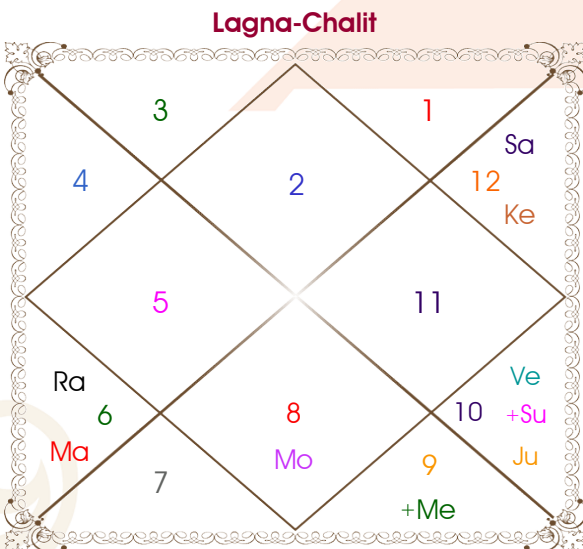

Samiksha Bhalla

Surbhi Grover

Model: Web-FreeMatching

Order No: 121531803

Male : \_\_\_\_\_ Sex \_\_\_\_\_ : Female  
 02/02/1997 : \_\_\_\_\_ Date of Birth \_\_\_\_\_ : 29/10/1998  
 Sunday : \_\_\_\_\_ Day \_\_\_\_\_ : Thursday  
 Hour 13:05:00 : \_\_\_\_\_ Time of Birth \_\_\_\_\_ : 14:39:00 Hour  
 Ghati 14:18:39 : \_\_\_\_\_ Time of Birth(Ghati) \_\_\_\_\_ : 19:51:57 Ghati  
 India : \_\_\_\_\_ Country \_\_\_\_\_ : India  
 Gurdaspur : \_\_\_\_\_ City \_\_\_\_\_ : Abohar  
 32:04:00 North : \_\_\_\_\_ Latitude \_\_\_\_\_ : 30:09:00 North  
 75:28:00 East : \_\_\_\_\_ Longitude \_\_\_\_\_ : 74:11:00 East  
 82:30:00 East : \_\_\_\_\_ Zone \_\_\_\_\_ : 82:30:00 East  
 Hour -00:28:08 : \_\_\_\_\_ Loc Time Corr \_\_\_\_\_ : -00:33:16 Hour  
 Hour 00:00:00 : \_\_\_\_\_ War Time Corr \_\_\_\_\_ : 00:00:00 Hour  
 07:21:32 : \_\_\_\_\_ Sunrise \_\_\_\_\_ : 06:44:56  
 18:02:32 : \_\_\_\_\_ Sunset \_\_\_\_\_ : 17:48:53  
 23:49:01 : \_\_\_\_\_ Lahiri Ayanamsa \_\_\_\_\_ : 23:50:16

## Ashtakoot Guna Chart

Koot	Male	Female	Max	Mark	Dosha	Area
Varan	Vipra	Vaishya	1	1.00	--	Deeds
Vashya	Keetak	Jalchar	2	1.00	--	Nature
Tara	Pratyari	Saadhak	3	1.50	--	Destiny
Yoni	Mrig	Vanar	4	2.00	--	Sex Life
Maitri	Mars	Saturn	5	0.50	--	Relationship
Gana	Deva	Deva	6	6.00	--	Sociality
Bhakut	Scorpio	Capricorn	7	7.00	--	Life Style
Nadi	Madhya	Antya	8	8.00	--	Kids/Health
<b>Total:</b>			<b>36</b>	<b>27.00</b>		