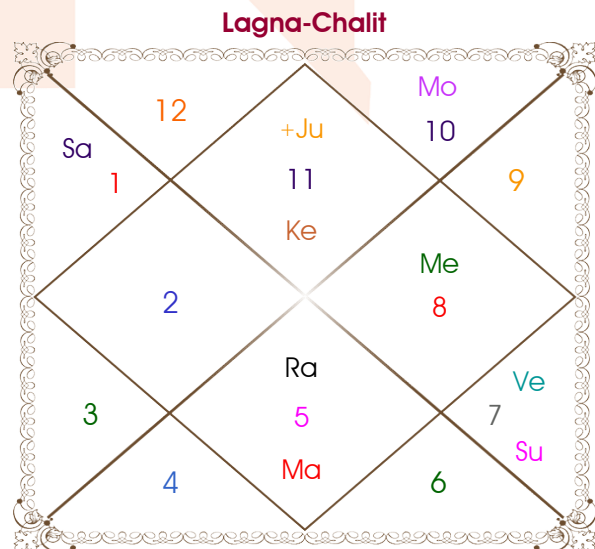

Samiksha Bhalla

Surbhi Grover

Model: Web-FreeMatching

Order No: 121531803

Male : \_\_\_\_\_ Sex \_\_\_\_\_ : Female  
 02/02/1997 : \_\_\_\_\_ Date of Birth \_\_\_\_\_ : 29/10/1998  
 Sunday : \_\_\_\_\_ Day \_\_\_\_\_ : Thursday  
 Hour 13:05:00 : \_\_\_\_\_ Time of Birth \_\_\_\_\_ : 14:39:00 Hour  
 Ghati 14:18:39 : \_\_\_\_\_ Time of Birth(Ghati) \_\_\_\_\_ : 19:51:57 Ghati  
 India : \_\_\_\_\_ Country \_\_\_\_\_ : India  
 Gurdaspur : \_\_\_\_\_ City \_\_\_\_\_ : Abohar  
 32:04:00 North : \_\_\_\_\_ Latitude \_\_\_\_\_ : 30:09:00 North  
 75:28:00 East : \_\_\_\_\_ Longitude \_\_\_\_\_ : 74:11:00 East  
 82:30:00 East : \_\_\_\_\_ Zone \_\_\_\_\_ : 82:30:00 East  
 Hour -00:28:08 : \_\_\_\_\_ Loc Time Corr \_\_\_\_\_ : -00:33:16 Hour  
 Hour 00:00:00 : \_\_\_\_\_ War Time Corr \_\_\_\_\_ : 00:00:00 Hour  
 07:21:32 : \_\_\_\_\_ Sunrise \_\_\_\_\_ : 06:44:56  
 18:02:32 : \_\_\_\_\_ Sunset \_\_\_\_\_ : 17:48:53  
 23:49:01 : \_\_\_\_\_ Lahiri Ayanamsa \_\_\_\_\_ : 23:50:16

## Ashtakoot Guna Chart

Koot	Male	Female	Max	Mark	Dosha	Area
Varan	Vipra	Vaishya	1	1.00	--	Deeds
Vashya	Keetak	Jalchar	2	1.00	--	Nature
Tara	Pratyari	Saadhak	3	1.50	--	Destiny
Yoni	Mrig	Vanar	4	2.00	--	Sex Life
Maitri	Mars	Saturn	5	0.50	--	Relationship
Gana	Deva	Deva	6	6.00	--	Sociality
Bhakut	Scorpio	Capricorn	7	7.00	--	Life Style
Nadi	Madhya	Antya	8	8.00	--	Kids/Health
<b>Total:</b>			<b>36</b>	<b>27.00</b>		