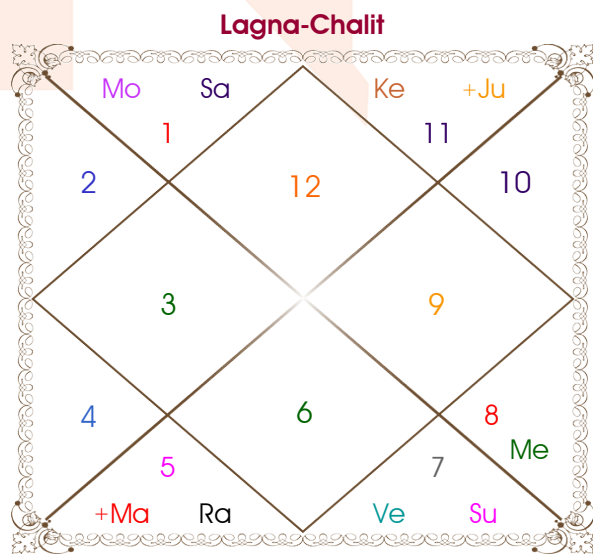

Saran

Arpita

Model: Web-FreeMatching

Order No: 121530803

Male : \_\_\_\_\_ Sex \_\_\_\_\_ : Female  
 15-16/09/1996 : \_\_\_\_\_ Date of Birth \_\_\_\_\_ : 03/11/1998  
 Sun-Monday : \_\_\_\_\_ Day \_\_\_\_\_ : Tuesday  
 Hour 00:22:00 : \_\_\_\_\_ Time of Birth \_\_\_\_\_ : 15:25:00 Hour  
 Ghati 45:36:57 : \_\_\_\_\_ Time of Birth(Ghati) \_\_\_\_\_ : 21:54:36 Ghati  
 India : \_\_\_\_\_ Country \_\_\_\_\_ : India  
 Chandigarh : \_\_\_\_\_ City \_\_\_\_\_ : Delhi  
 30:43:00 North : \_\_\_\_\_ Latitude \_\_\_\_\_ : 28:39:00 North  
 76:47:00 East : \_\_\_\_\_ Longitude \_\_\_\_\_ : 77:13:00 East  
 82:30:00 East : \_\_\_\_\_ Zone \_\_\_\_\_ : 82:30:00 East  
 Hour -00:22:52 : \_\_\_\_\_ Loc Time Corr \_\_\_\_\_ : -00:21:08 Hour  
 Hour 00:00:00 : \_\_\_\_\_ War Time Corr \_\_\_\_\_ : 00:00:00 Hour  
 06:07:13 : \_\_\_\_\_ Sunrise \_\_\_\_\_ : 06:34:33  
 18:27:01 : \_\_\_\_\_ Sunset \_\_\_\_\_ : 17:34:42  
 23:48:42 : \_\_\_\_\_ Lahiri Ayanamsa \_\_\_\_\_ : 23:50:16

## Ashtakoot Guna Chart

Koot	Male	Female	Max	Mark	Dosha	Area
Varan	Shoodra	Kshatriya	1	0.00	--	Deeds
Vashya	Manav	Chatushpad	2	1.00	--	Nature
Tara	Pratyari	Saadhak	3	1.50	--	Destiny
Yoni	Vyaghr	Ashwa	4	1.00	--	Sex Life
Maitri	Venus	Mars	5	3.00	--	Relationship
Gana	Rakshas	Deva	6	1.00	--	Sociality
Bhakut	Libra	Aries	7	7.00	--	Life Style
Nadi	Madhya	Adya	8	8.00	--	Kids/Health
<b>Total:</b>			<b>36</b>	<b>22.50</b>		