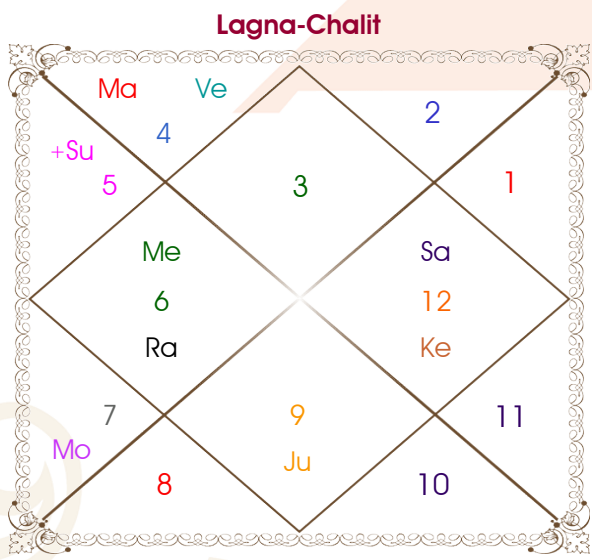

Saran

Arpita

Model: Web-FreeMatching

Order No: 121530803

Male : \_\_\_\_\_ Sex \_\_\_\_\_ : Female  
 15-16/09/1996 : \_\_\_\_\_ Date of Birth \_\_\_\_\_ : 03/11/1998  
 Sun-Monday : \_\_\_\_\_ Day \_\_\_\_\_ : Tuesday  
 Hour 00:22:00 : \_\_\_\_\_ Time of Birth \_\_\_\_\_ : 15:25:00 Hour  
 Ghati 45:36:57 : \_\_\_\_\_ Time of Birth(Ghati) \_\_\_\_\_ : 21:54:36 Ghati  
 India : \_\_\_\_\_ Country \_\_\_\_\_ : India  
 Chandigarh : \_\_\_\_\_ City \_\_\_\_\_ : Delhi  
 30:43:00 North : \_\_\_\_\_ Latitude \_\_\_\_\_ : 28:39:00 North  
 76:47:00 East : \_\_\_\_\_ Longitude \_\_\_\_\_ : 77:13:00 East  
 82:30:00 East : \_\_\_\_\_ Zone \_\_\_\_\_ : 82:30:00 East  
 Hour -00:22:52 : \_\_\_\_\_ Loc Time Corr \_\_\_\_\_ : -00:21:08 Hour  
 Hour 00:00:00 : \_\_\_\_\_ War Time Corr \_\_\_\_\_ : 00:00:00 Hour  
 06:07:13 : \_\_\_\_\_ Sunrise \_\_\_\_\_ : 06:34:33  
 18:27:01 : \_\_\_\_\_ Sunset \_\_\_\_\_ : 17:34:42  
 23:48:42 : \_\_\_\_\_ Lahiri Ayanamsa \_\_\_\_\_ : 23:50:16

## Ashtakoot Guna Chart

Koot	Male	Female	Max	Mark	Dosha	Area
Varan	Shoodra	Kshatriya	1	0.00	--	Deeds
Vashya	Manav	Chatushpad	2	1.00	--	Nature
Tara	Pratyari	Saadhak	3	1.50	--	Destiny
Yoni	Vyaghr	Ashwa	4	1.00	--	Sex Life
Maitri	Venus	Mars	5	3.00	--	Relationship
Gana	Rakshas	Deva	6	1.00	--	Sociality
Bhakut	Libra	Aries	7	7.00	--	Life Style
Nadi	Madhya	Adya	8	8.00	--	Kids/Health
<b>Total:</b>			<b>36</b>	<b>22.50</b>		