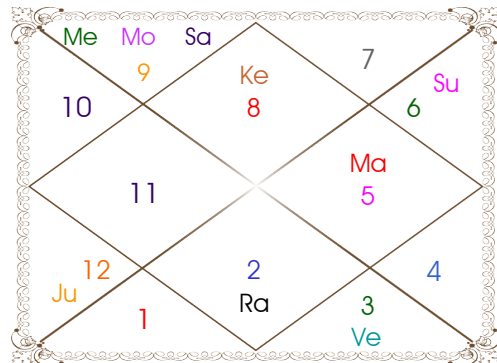

Planetary Degrees and their Positions

Pl	R	C	Rasi	Degree	Speed	Nak	Pad	No.	RL	NL	Sub	Dignity
Asc			Sco	16:02:45	326:30:45	Anuradha	4	17	Mar	Sat	Jup	---
Sun			Leo	18:37:53	00:58:12	P Phal	2	11	Sun	Ven	Rah	Moltrikn
Mon			Leo	29:45:00	14:48:42	U Phal	1	12	Sun	Sun	Rah	FrSign
Mar			Sco	03:29:37	00:38:34	Anuradha	1	17	Mar	Sat	Sat	OwnSign
Mer		C	Leo	29:04:45	01:44:50	U Phal	1	12	Sun	Sun	Mar	FrSign
Jup			Can	28:06:06	00:12:44	Aslesa	4	9	Mon	Mer	Sat	Exalted
Ven	R		Leo	08:38:54	00:32:39	Magha	3	10	Sun	Ket	Jup	EnSign
Sat	R		Pis	17:38:12	00:03:47	Revati	1	27	Jup	Mer	Mer	NuSign
Rah	R		Ari	05:22:05	00:04:59	Asvini	2	1	Mar	Ket	Mar	EnSign
Ket	R		Lib	05:22:05	00:04:59	Chitra	4	14	Ven	Mar	Sun	NuSign
Ura			Vir	00:35:32	00:03:43	U Phal	2	12	Mer	Sun	Rah	---
Nep			Lib	28:27:43	00:01:02	Visakha	3	16	Ven	Jup	Ven	---
Plu			Leo	26:43:39	00:02:10	U Phal	1	12	Sun	Sun	Sun	---
Mid Heaven			Leo	18:13:08	--	P Phal	--	11	Sun	Ven	Rah	--

R-Retrograde S-Stationary

C- Combust D-Deep Combust

Rahu : True

Lahiri Ayanamsa : 23:24:12

Lagna-Chalit

Moon Chart

Navamsa Chart

Vimshottari Dasha

- ❖ The above dasa periods have been computed on the basis of Moon Degree. However, as per bhayat / bhabhog the balance of dasa is Sun 4 Y 7 M 10 D.
- ❖ The Dates given for Dasa periods show their endings. Divisions of Vimshottari Dasa for Complete 120 years are given here without any consideration of longevity.