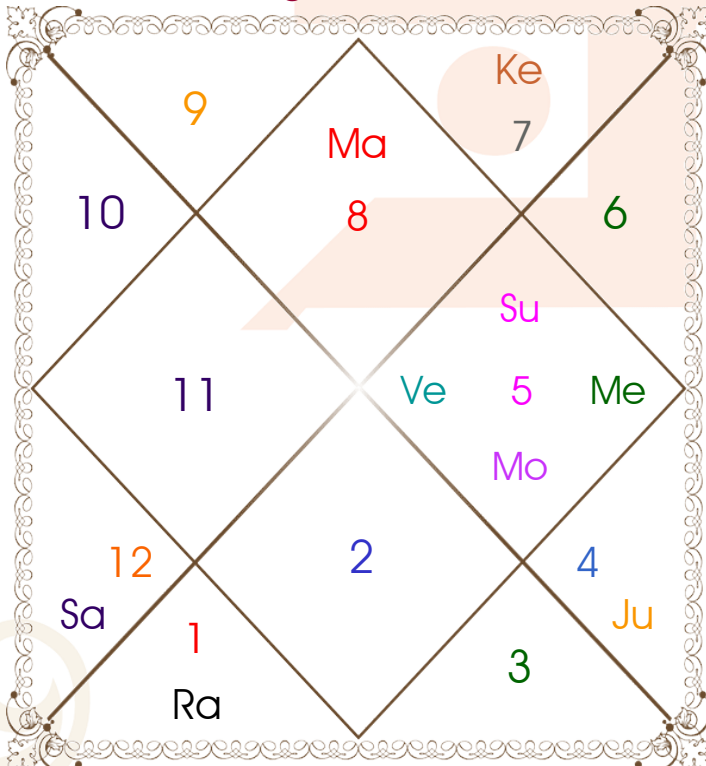

Planetary Degrees and their Positions

Pl	R	C	Rasi	Degree	Speed	Nak	Pad	No.	RL	NL	Sub	Dignity
Asc			Sco	16:02:45	326:30:45	Anuradha	4	17	Mar	Sat	Jup	---
Sun			Leo	18:37:53	00:58:12	P Phal	2	11	Sun	Ven	Rah	Moltrikn
Mon			Leo	29:45:00	14:48:42	U Phal	1	12	Sun	Sun	Rah	FrSign
Mar			Sco	03:29:37	00:38:34	Anuradha	1	17	Mar	Sat	Sat	OwnSign
Mer		C	Leo	29:04:45	01:44:50	U Phal	1	12	Sun	Sun	Mar	FrSign
Jup			Can	28:06:06	00:12:44	Aslesa	4	9	Mon	Mer	Sat	Exalted
Ven	R		Leo	08:38:54	00:32:39	Magha	3	10	Sun	Ket	Jup	EnSign
Sat	R		Pis	17:38:12	00:03:47	Revati	1	27	Jup	Mer	Mer	NuSign
Rah	R		Ari	05:22:05	00:04:59	Asvini	2	1	Mar	Ket	Mar	EnSign
Ket	R		Lib	05:22:05	00:04:59	Chitra	4	14	Ven	Mar	Sun	NuSign
Ura			Vir	00:35:32	00:03:43	U Phal	2	12	Mer	Sun	Rah	---
Nep			Lib	28:27:43	00:01:02	Visakha	3	16	Ven	Jup	Ven	---
Plu			Leo	26:43:39	00:02:10	U Phal	1	12	Sun	Sun	Sun	---
Mid Heaven			Leo	18:13:08	--	P Phal	--	11	Sun	Ven	Rah	--

R-Retrograde S-Stationary

C- Combust D-Deep Combust

Rahu : True

Lahiri Ayanamsa : 23:24:12

Lagna-Chalit