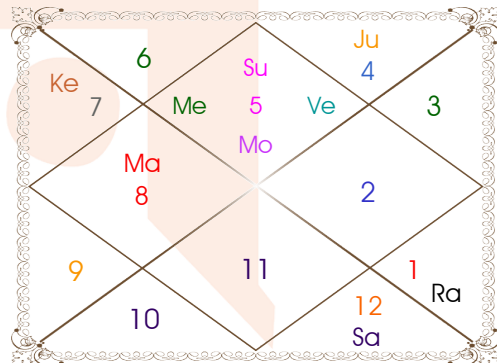

Planetary Degrees and their Positions

Pl	R	C	Rasi	Degree	Speed	Nak	Pad	No.	RL	NL	Sub	Dignity
Asc			Sco	16:02:45	326:30:45	Anuradha	4	17	Mar	Sat	Jup	---
Sun			Leo	18:37:53	00:58:12	P Phal	2	11	Sun	Ven	Rah	Moltrikn
Mon			Leo	29:45:00	14:48:42	U Phal	1	12	Sun	Sun	Rah	FrSign
Mar			Sco	03:29:37	00:38:34	Anuradha	1	17	Mar	Sat	Sat	OwnSign
Mer		C	Leo	29:04:45	01:44:50	U Phal	1	12	Sun	Sun	Mar	FrSign
Jup			Can	28:06:06	00:12:44	Aslesa	4	9	Mon	Mer	Sat	Exalted
Ven	R		Leo	08:38:54	00:32:39	Magha	3	10	Sun	Ket	Jup	EnSign
Sat	R		Pis	17:38:12	00:03:47	Revati	1	27	Jup	Mer	Mer	NuSign
Rah	R		Ari	05:22:05	00:04:59	Asvini	2	1	Mar	Ket	Mar	EnSign
Ket	R		Lib	05:22:05	00:04:59	Chitra	4	14	Ven	Mar	Sun	NuSign
Ura			Vir	00:35:32	00:03:43	U Phal	2	12	Mer	Sun	Rah	---
Nep			Lib	28:27:43	00:01:02	Visakha	3	16	Ven	Jup	Ven	---
Plu			Leo	26:43:39	00:02:10	U Phal	1	12	Sun	Sun	Sun	---
Mid Heaven			Leo	18:13:08	--	P Phal	--	11	Sun	Ven	Rah	--

R-Retrograde S-Stationary

C- Combust D-Deep Combust

Rahu : True

Lahiri Ayanamsa : 23:24:12

Lagna-Chalit

Moon Chart

Navamsa Chart

Vimshottari Dasha

- ❖ The above dasa periods have been computed on the basis of Moon Degree. However, as per bhayat / bhabhog the balance of dasa is Sun 4 Y 7 M 10 D.
- ❖ The Dates given for Dasa periods show their endings. Divisions of Vimshottari Dasa for Complete 120 years are given here without any consideration of longevity.