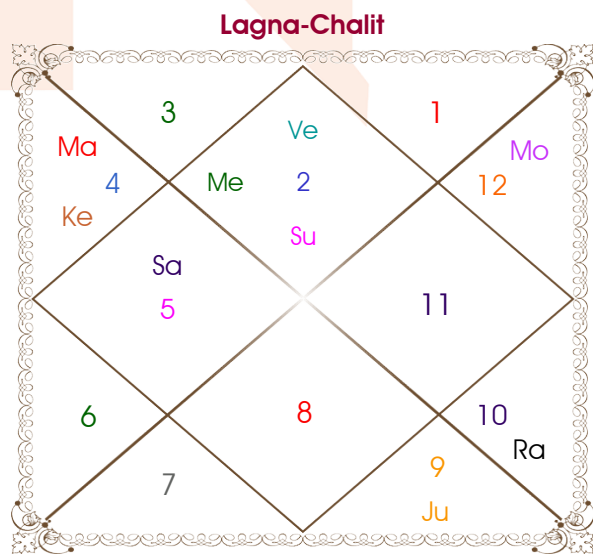

Shivam malhotra

Lavena Gambhir

Model: Web-FreeMatching

Order No: 121528002

Male : _____ Sex _____ : Female
 25-26/02/2008 : _____ Date of Birth _____ : 31/05/2008
 Mon-Tuesday : _____ Day _____ : Saturday
 Hour 00:00:00 : _____ Time of Birth _____ : 06:17:00 Hour
 Ghati 42:33:18 : _____ Time of Birth(Ghati) _____ : 02:11:59 Ghati
 India : _____ Country _____ : India
 Ludhiana : _____ City _____ : Ludhiana
 30:56:00 North : _____ Latitude _____ : 30:56:00 North
 75:52:00 East : _____ Longitude _____ : 75:52:00 East
 82:30:00 East : _____ Zone _____ : 82:30:00 East
 Hour -00:26:32 : _____ Loc Time Corr _____ : -00:26:32 Hour
 Hour 00:00:00 : _____ War Time Corr _____ : 00:00:00 Hour
 06:58:40 : _____ Sunrise _____ : 05:24:12
 18:21:55 : _____ Sunset _____ : 19:24:33
 23:58:25 : _____ Lahiri Ayanamsa _____ : 23:58:38

Ashtakoot Guna Chart

| Koot | Male | Female | Max | Mark | Dosha | Area |
|---------------|---------|----------|-----------|--------------|-------|--------------|
| Varan | Shoodra | Vipra | 1 | 0.00 | -- | Deeds |
| Vashya | Manav | Jalchar | 2 | 1.00 | -- | Nature |
| Tara | Saadhak | Pratyari | 3 | 1.50 | -- | Destiny |
| Yoni | Vyaghr | Gaja | 4 | 1.00 | -- | Sex Life |
| Maitri | Venus | Jupiter | 5 | 0.50 | -- | Relationship |
| Gana | Rakshas | Deva | 6 | 1.00 | -- | Sociality |
| Bhakut | Libra | Pisces | 7 | 0.00 | Yes | Life Style |
| Nadi | Madhya | Antya | 8 | 8.00 | -- | Kids/Health |
| Total: | | | 36 | 13.00 | | |