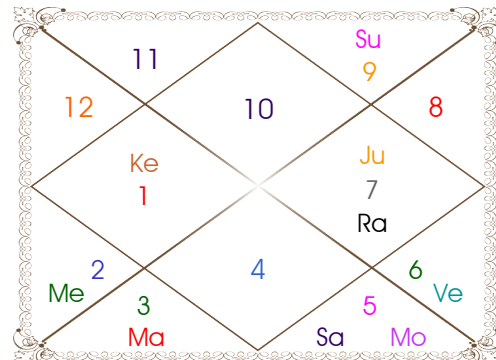

Digant Ojha

1/2/1 .RBC ROAD EXTENSION, BANKIM PARK ,DUM DUM CANTONMENT, KOLKATA-700028
7685949442

astrologerdojha@gmail.com

Planetary Degrees and their Positions

Pl	R	C	Rasi	Degree	Speed	Nak	Pad	No.	RL	NL	Sub	Dignity
Asc			Sco	22:32:11	317:47:33	Jyestha	2	18	Mar	Mer	Mon	---
Sun			Leo	27:16:08	00:58:25	U Phal	1	12	Sun	Sun	Sun	OwnSign
Mon			Ari	16:05:20	12:51:01	Bharani	1	2	Mar	Ven	Sun	NuSign
Mar			Tau	19:04:03	00:28:00	Rohini	3	4	Ven	Mon	Mer	NuSign
Mer	R	C	Vir	13:50:25	00:27:02	Hasta	2	13	Mer	Mon	Rah	Exalted
Jup	R		Pis	11:10:19	00:07:34	U Bhad	3	26	Jup	Sat	Mon	OwnSign
Ven			Leo	17:06:16	01:14:27	P Phal	2	11	Sun	Ven	Mon	EnSign
Sat	R		Cap	25:37:00	00:03:28	Dhanish	1	23	Sat	Mar	Rah	OwnSign
Rah	R		Ari	20:28:09	00:00:33	Bharani	3	2	Mar	Ven	Jup	EnSign
Ket	R		Lib	20:28:09	00:00:33	Visakha	1	16	Ven	Jup	Jup	NuSign
Ura	R		Ari	24:34:26	00:01:00	Bharani	4	2	Mar	Ven	Mer	---
Nep	R		Aqu	29:55:49	00:01:39	P Bhad	3	25	Sat	Jup	Mon	---
Plu	R		Cap	02:05:12	00:00:40	U Sadha	2	21	Sat	Sun	Jup	---
Mid Heaven			Vir	02:44:56	--	U Phal	--	12	Mer	Sun	Jup	--

R-Retrograde S-Stationary

C- Combust D-Deep Combust

Rahu : True

Lahiri Ayanamsa : 24:10:15

Lagna-Chalit

Moon Chart

Navamsa Chart

Digant Ojha