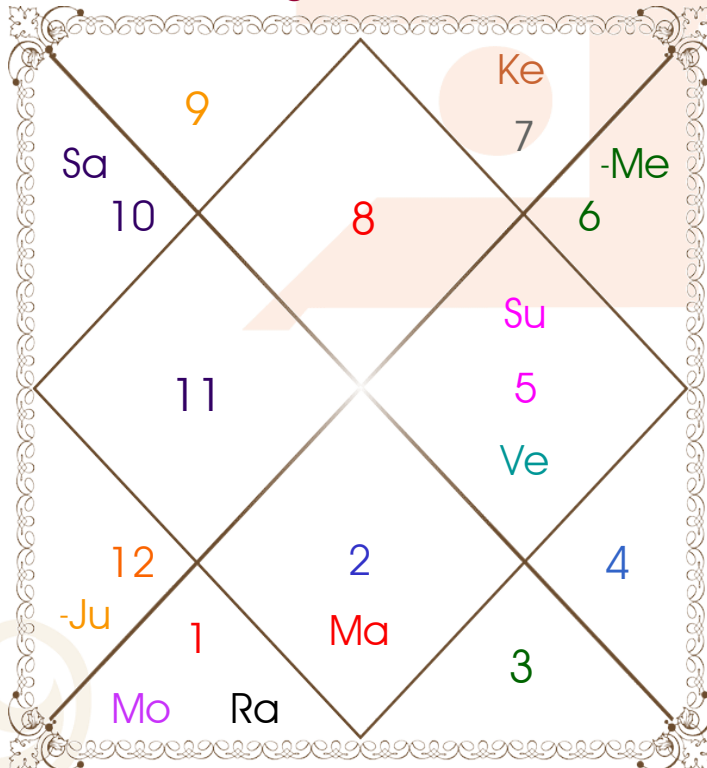

Planetary Degrees and their Positions

Pl	R	C	Rasi	Degree	Speed	Nak	Pad	No.	RL	NL	Sub	Dignity
Asc			Sco	22:32:11	317:47:33	Jyestha	2	18	Mar	Mer	Mon	---
Sun			Leo	27:16:08	00:58:25	U Phal	1	12	Sun	Sun	Sun	OwnSign
Mon			Ari	16:05:20	12:51:01	Bharani	1	2	Mar	Ven	Sun	NuSign
Mar			Tau	19:04:03	00:28:00	Rohini	3	4	Ven	Mon	Mer	NuSign
Mer	R	C	Vir	13:50:25	00:27:02	Hasta	2	13	Mer	Mon	Rah	Exalted
Jup	R		Pis	11:10:19	00:07:34	U Bhad	3	26	Jup	Sat	Mon	OwnSign
Ven			Leo	17:06:16	01:14:27	P Phal	2	11	Sun	Ven	Mon	EnSign
Sat	R		Cap	25:37:00	00:03:28	Dhanish	1	23	Sat	Mar	Rah	OwnSign
Rah	R		Ari	20:28:09	00:00:33	Bharani	3	2	Mar	Ven	Jup	EnSign
Ket	R		Lib	20:28:09	00:00:33	Visakha	1	16	Ven	Jup	Jup	NuSign
Ura	R		Ari	24:34:26	00:01:00	Bharani	4	2	Mar	Ven	Mer	---
Nep	R		Aqu	29:55:49	00:01:39	P Bhad	3	25	Sat	Jup	Mon	---
Plu	R		Cap	02:05:12	00:00:40	U Sadha	2	21	Sat	Sun	Jup	---
Mid Heaven			Vir	02:44:56	--	U Phal	--	12	Mer	Sun	Jup	--

R-Retrograde S-Stationary

C- Combust D-Deep Combust

Rahu : True

Lahiri Ayanamsa : 24:10:15

Lagna-Chalit