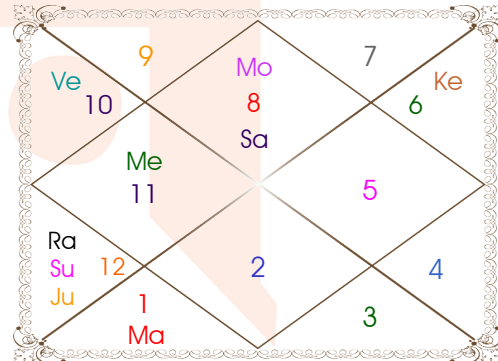

Latitude \_\_\_\_\_: 26:02:00 North  
Longitude \_\_\_\_\_: 74:02:00 East  
Zone \_\_\_\_\_: 82:30:00 East  
Loc Time Corr \_\_\_\_\_: -00:33:52 Hour  
War Time Corr \_\_\_\_\_: 00:00:00 Hour  
Local Mean Time \_\_\_\_: 23:27:08 Hour  
Equation of Time \_\_\_\_: -00:07:23 Hour  
Siderial Time \_\_\_\_\_: 11:22:06 Hour  
Sunrise \_\_\_\_\_: 06:37:53 Hour  
Sunset \_\_\_\_\_: 18:45:01 Hour  
Day Duration \_\_\_\_\_: 12:07:08 Hour  
Sun Pos. (Ayan) \_\_\_\_\_: Uttarayan  
Sun Pos. (Gola) \_\_\_\_\_: Uttar  
Season \_\_\_\_\_: Vasant  
Sun Degree \_\_\_\_\_: 06:55:44 Pisces  
Ascendent Degree \_\_\_\_: 17:01:26 Scorpio

# Planetary Degrees and their Positions

Pl	R	C	Rasi	Degree	Speed	Nak	Pad	No.	RL	NL	Sub	Dignity
Asc			Scorpio	17:01:26	313:52:57	Jyestha	1	18	Mar	Mer	Mer	---
Sun			Pisces	06:55:44	00:59:35	U Bhad	2	26	Jup	Sat	Mer	FrSign
Mon			Scorpio	24:57:52	14:04:58	Jyestha	3	18	Mar	Mer	Rah	Dblitted
Mar			Aries	26:15:57	00:40:38	Bharani	4	2	Mar	Ven	Ket	OwnSign
Mer			Aquarius	09:46:41	00:43:36	Satbisha	1	24	Sat	Rah	Jup	NuSign
Jup		C	Pisces	10:52:37	00:14:31	U Bhad	3	26	Jup	Sat	Sun	OwnSign
Ven			Capricorn	28:05:11	01:11:22	Dhanish	2	23	Sat	Mar	Sat	FrSign
Sat			Scorpio	27:24:39	00:00:57	Jyestha	4	18	Mar	Mer	Jup	EnSign
Rah			Pisces	17:52:31	00:00:23	Revati	1	27	Jup	Mer	Mer	NuSign
Ket			Virgo	17:52:31	00:00:23	Hasta	3	13	Mer	Mon	Mer	EnSign
Ura			Sagittarius	03:00:10	00:00:33	Moola	1	19	Jup	Ket	Sun	---
Nep			Sagittarius	14:13:19	00:00:39	P Sadha	1	20	Jup	Ven	Ven	---
Plu		R	Libra	15:53:32	00:01:12	Svati	3	15	Ven	Rah	Ven	---
Mid Heaven			Leo	26:00:38	--	P Phal	--	11	Sun	Ven	Ket	--

R-Retrograde S-Stationary

C- Combust D-Deep Combust

Rahu : True

Lahiri Ayanamsa : 23:40:39

## Moon Chart