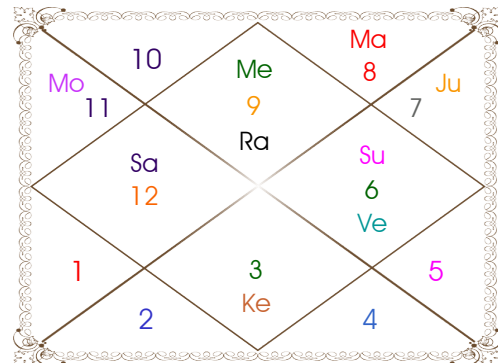

Navamsa Chart