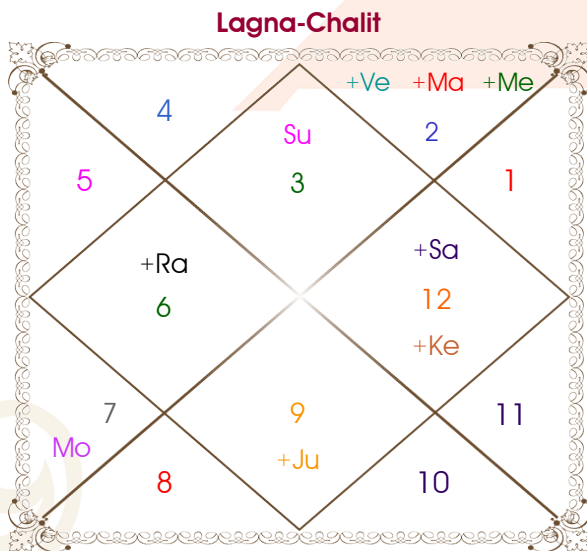

Mr.Rahul

Ms.Bhagyashree

Model: Web-FreeMatching

Order No: 121519128

Male : \_\_\_\_\_ Sex \_\_\_\_\_ : Female  
 25-26/06/1996 : \_\_\_\_\_ Date of Birth \_\_\_\_\_ : 25-26/12/2000  
 Tue-Wednesday : \_\_\_\_\_ Day \_\_\_\_\_ : Mon-Tuesday  
 Hour 05:10:00 : \_\_\_\_\_ Time of Birth \_\_\_\_\_ : 04:02:00 Hour  
 Ghati 58:26:18 : \_\_\_\_\_ Time of Birth(Ghati) \_\_\_\_\_ : 52:29:36 Ghati  
 India : \_\_\_\_\_ Country \_\_\_\_\_ : India  
 Yaval : \_\_\_\_\_ City \_\_\_\_\_ : Savda  
 21:10:00 North : \_\_\_\_\_ Latitude \_\_\_\_\_ : 21:10:00 North  
 75:42:00 East : \_\_\_\_\_ Longitude \_\_\_\_\_ : 75:58:00 East  
 82:30:00 East : \_\_\_\_\_ Zone \_\_\_\_\_ : 82:30:00 East  
 Hour -00:27:12 : \_\_\_\_\_ Loc Time Corr \_\_\_\_\_ : -00:26:08 Hour  
 Hour 00:00:00 : \_\_\_\_\_ War Time Corr \_\_\_\_\_ : 00:00:00 Hour  
 05:47:28 : \_\_\_\_\_ Sunrise \_\_\_\_\_ : 07:01:05  
 19:12:10 : \_\_\_\_\_ Sunset \_\_\_\_\_ : 17:51:43  
 23:48:33 : \_\_\_\_\_ Lahiri Ayanamsa \_\_\_\_\_ : 23:51:58

## Ashtakoot Guna Chart

Koot	Male	Female	Max	Mark	Dosha	Area
Varan	Shoodra	Kshatriya	1	0.00	--	Deeds
Vashya	Manav	Manav	2	2.00	--	Nature
Tara	Pratyari	Saadhak	3	1.50	--	Destiny
Yoni	Vyaghr	Shwan	4	1.00	--	Sex Life
Maitri	Venus	Jupiter	5	0.50	--	Relationship
Gana	Rakshas	Rakshas	6	6.00	--	Sociality
Bhakut	Libra	Sagittarius	7	7.00	--	Life Style
Nadi	Madhya	Adya	8	8.00	--	Kids/Health
<b>Total:</b>			<b>36</b>	<b>26.00</b>		