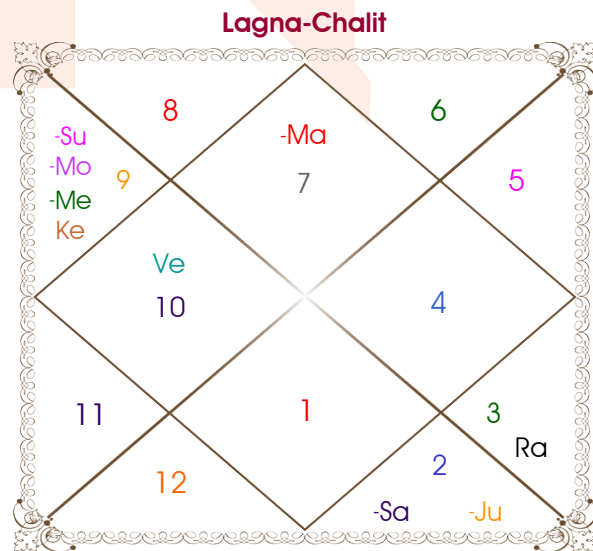

Mr.Rahul

Ms.Bhagyashree

Model: Web-FreeMatching

Order No: 121519128

Male : \_\_\_\_\_ Sex \_\_\_\_\_ : Female  
 25-26/06/1996 : \_\_\_\_\_ Date of Birth \_\_\_\_\_ : 25-26/12/2000  
 Tue-Wednesday : \_\_\_\_\_ Day \_\_\_\_\_ : Mon-Tuesday  
 Hour 05:10:00 : \_\_\_\_\_ Time of Birth \_\_\_\_\_ : 04:02:00 Hour  
 Ghati 58:26:18 : \_\_\_\_\_ Time of Birth(Ghati) \_\_\_\_\_ : 52:29:36 Ghati  
 India : \_\_\_\_\_ Country \_\_\_\_\_ : India  
 Yaval : \_\_\_\_\_ City \_\_\_\_\_ : Savda  
 21:10:00 North : \_\_\_\_\_ Latitude \_\_\_\_\_ : 21:10:00 North  
 75:42:00 East : \_\_\_\_\_ Longitude \_\_\_\_\_ : 75:58:00 East  
 82:30:00 East : \_\_\_\_\_ Zone \_\_\_\_\_ : 82:30:00 East  
 Hour -00:27:12 : \_\_\_\_\_ Loc Time Corr \_\_\_\_\_ : -00:26:08 Hour  
 Hour 00:00:00 : \_\_\_\_\_ War Time Corr \_\_\_\_\_ : 00:00:00 Hour  
 05:47:28 : \_\_\_\_\_ Sunrise \_\_\_\_\_ : 07:01:05  
 19:12:10 : \_\_\_\_\_ Sunset \_\_\_\_\_ : 17:51:43  
 23:48:33 : \_\_\_\_\_ Lahiri Ayanamsa \_\_\_\_\_ : 23:51:58

## Ashtakoot Guna Chart

Koot	Male	Female	Max	Mark	Dosha	Area
Varan	Shoodra	Kshatriya	1	0.00	--	Deeds
Vashya	Manav	Manav	2	2.00	--	Nature
Tara	Pratyari	Saadhak	3	1.50	--	Destiny
Yoni	Vyaghr	Shwan	4	1.00	--	Sex Life
Maitri	Venus	Jupiter	5	0.50	--	Relationship
Gana	Rakshas	Rakshas	6	6.00	--	Sociality
Bhakut	Libra	Sagittarius	7	7.00	--	Life Style
Nadi	Madhya	Adya	8	8.00	--	Kids/Health
<b>Total:</b>			<b>36</b>	<b>26.00</b>		