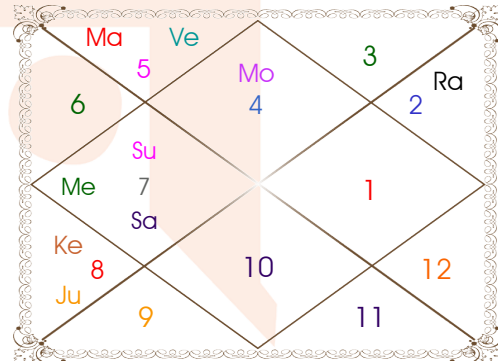

Latitude _____: 22:42:00 North
Longitude _____: 75:54:00 East
Zone _____: 82:30:00 East
Loc Time Corr _____: -00:26:24 Hour
War Time Corr _____: 00:00:00 Hour
Local Mean Time ____: 08:42:36 Hour
Equation of Time ____: 00:16:15 Hour
Siderial Time _____: 11:10:15 Hour
Sunrise _____: 06:29:17 Hour
Sunset _____: 17:50:58 Hour
Day Duration _____: 11:21:41 Hour
Sun Pos. (Ayan) _____: Dakshinayan
Sun Pos. (Gola) _____: Dakshin
Season _____: Hemant
Sun Degree _____: 11:30:56 Libra
Ascendent Degree ____: 15:55:37 Scorpio

Planetary Degrees and their Positions

Pl	R	C	Rasi	Degree	Speed	Nak	Pad	No.	RL	NL	Sub	Dignity
Asc			Sco	15:55:37	316:53:09	Anuradha	4	17	Mar	Sat	Jup	---
Sun			Lib	11:30:56	00:59:56	Svati	2	15	Ven	Rah	Sat	Dblitted
Mon			Can	11:32:09	14:05:30	Pushya	3	8	Mon	Sat	Mon	OwnSign
Mar			Leo	24:15:20	00:36:18	P Phal	4	11	Sun	Ven	Mer	FrSign
Mer	C		Lib	10:31:21	01:39:10	Svati	2	15	Ven	Rah	Sat	FrSign
Jup			Sco	18:11:59	00:12:05	Jyestha	1	18	Mar	Mer	Mer	FrSign
Ven			Leo	25:08:02	00:56:55	P Phal	4	11	Sun	Ven	Mer	EnSign
Sat	C		Lib	13:21:25	00:07:14	Svati	3	15	Ven	Rah	Mer	Exalted
Rah			Tau	23:04:43	00:00:02	Rohini	4	4	Ven	Mon	Sun	FrSign
Ket			Sco	23:04:43	00:00:02	Jyestha	2	18	Mar	Mer	Mon	FrSign
Ura			Sco	13:43:24	00:03:15	Anuradha	4	17	Mar	Sat	Rah	---
Nep			Sag	03:31:23	00:01:33	Moola	2	19	Jup	Ket	Sun	---
Plu			Lib	06:03:55	00:02:25	Chitra	4	14	Ven	Mar	Mon	---
Mid Heaven			Leo	22:51:11	--	P Phal	--	11	Sun	Ven	Sat	--

R-Retrograde S-Stationary

C- Combust D-Deep Combust

Rahu : True

Lahiri Ayanamsa : 23:37:34

Lagna-Chalit

Moon Chart

Navamsa Chart

Vimshottari Dasha

- ❖ The above dasa periods have been computed on the basis of Moon Degree. However, as per bhayat / bhabhog the balance of dasa is Sat 7 Y 3 M 13 D.
- ❖ The Dates given for Dasa periods show their endings. Divisions of Vimshottari Dasa for Complete 120 years are given here without any consideration of longevity.