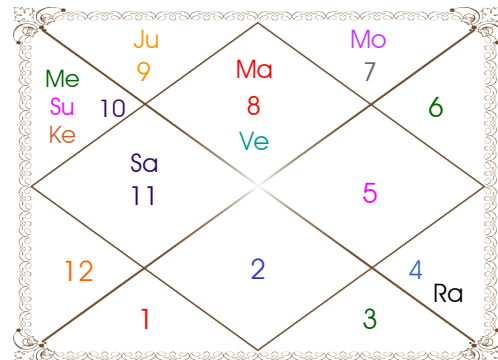

Latitude _____: 22:42:00 North
Longitude _____: 75:54:00 East
Zone _____: 82:30:00 East
Loc Time Corr _____: -00:26:24 Hour
War Time Corr _____: 00:00:00 Hour
Local Mean Time ____: 08:42:36 Hour
Equation of Time ____: 00:16:15 Hour
Siderial Time _____: 11:10:15 Hour
Sunrise _____: 06:29:17 Hour
Sunset _____: 17:50:58 Hour
Day Duration _____: 11:21:41 Hour
Sun Pos. (Ayan) _____: Dakshinayan
Sun Pos. (Gola) _____: Dakshin
Season _____: Hemant
Sun Degree _____: 11:30:56 Libra
Ascendent Degree ____: 15:55:37 Scorpio

Planetary Degrees and their Positions

Pl	R	C	Rasi	Degree	Speed	Nak	Pad	No.	RL	NL	Sub	Dignity
Asc			Sco	15:55:37	316:53:09	Anuradha	4	17	Mar	Sat	Jup	---
Sun			Lib	11:30:56	00:59:56	Svati	2	15	Ven	Rah	Sat	Dblitted
Mon			Can	11:32:09	14:05:30	Pushya	3	8	Mon	Sat	Mon	OwnSign
Mar			Leo	24:15:20	00:36:18	P Phal	4	11	Sun	Ven	Mer	FrSign
Mer	C		Lib	10:31:21	01:39:10	Svati	2	15	Ven	Rah	Sat	FrSign
Jup			Sco	18:11:59	00:12:05	Jyestha	1	18	Mar	Mer	Mer	FrSign
Ven			Leo	25:08:02	00:56:55	P Phal	4	11	Sun	Ven	Mer	EnSign
Sat	C		Lib	13:21:25	00:07:14	Svati	3	15	Ven	Rah	Mer	Exalted
Rah			Tau	23:04:43	00:00:02	Rohini	4	4	Ven	Mon	Sun	FrSign
Ket			Sco	23:04:43	00:00:02	Jyestha	2	18	Mar	Mer	Mon	FrSign
Ura			Sco	13:43:24	00:03:15	Anuradha	4	17	Mar	Sat	Rah	---
Nep			Sag	03:31:23	00:01:33	Moola	2	19	Jup	Ket	Sun	---
Plu			Lib	06:03:55	00:02:25	Chitra	4	14	Ven	Mar	Mon	---
Mid Heaven			Leo	22:51:11	--	P Phal	--	11	Sun	Ven	Sat	--

R-Retrograde S-Stationary

C- Combust D-Deep Combust

Rahu : True

Lahiri Ayanamsa : 23:37:34

Lagna-Chalit

Moon Chart

Navamsa Chart

Vimshottari Dasha

- ❖ The above dasa periods have been computed on the basis of Moon Degree. However, as per bhayat / bhabhog the balance of dasa is Sat 7 Y 3 M 13 D.
- ❖ The Dates given for Dasa periods show their endings. Divisions of Vimshottari Dasa for Complete 120 years are given here without any consideration of longevity.