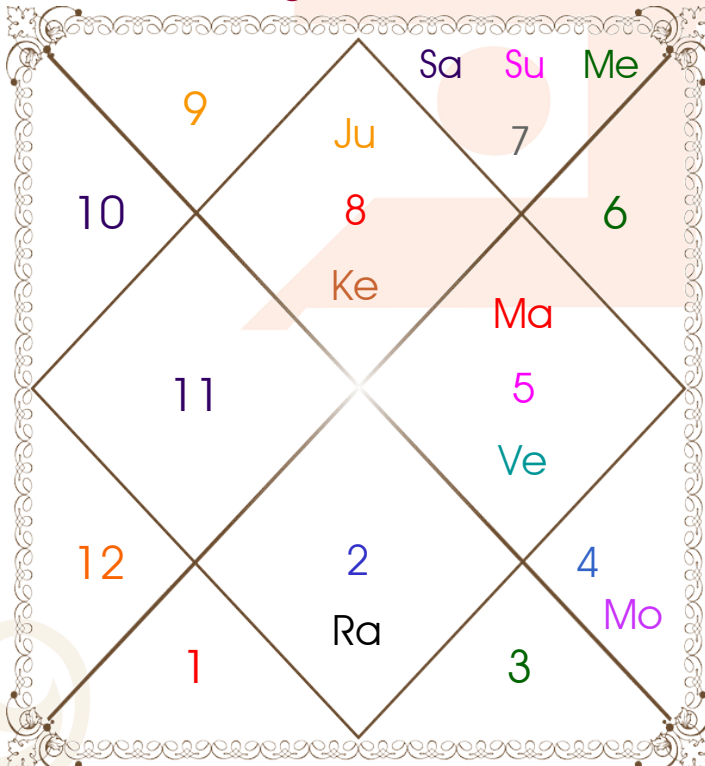

Planetary Degrees and their Positions

Pl	R	C	Rasi	Degree	Speed	Nak	Pad	No.	RL	NL	Sub	Dignity
Asc			Sco	15:55:37	316:53:09	Anuradha	4	17	Mar	Sat	Jup	---
Sun			Lib	11:30:56	00:59:56	Svati	2	15	Ven	Rah	Sat	Dblitted
Mon			Can	11:32:09	14:05:30	Pushya	3	8	Mon	Sat	Mon	OwnSign
Mar			Leo	24:15:20	00:36:18	P Phal	4	11	Sun	Ven	Mer	FrSign
Mer	C		Lib	10:31:21	01:39:10	Svati	2	15	Ven	Rah	Sat	FrSign
Jup			Sco	18:11:59	00:12:05	Jyestha	1	18	Mar	Mer	Mer	FrSign
Ven			Leo	25:08:02	00:56:55	P Phal	4	11	Sun	Ven	Mer	EnSign
Sat	C		Lib	13:21:25	00:07:14	Svati	3	15	Ven	Rah	Mer	Exalted
Rah			Tau	23:04:43	00:00:02	Rohini	4	4	Ven	Mon	Sun	FrSign
Ket			Sco	23:04:43	00:00:02	Jyestha	2	18	Mar	Mer	Mon	FrSign
Ura			Sco	13:43:24	00:03:15	Anuradha	4	17	Mar	Sat	Rah	---
Nep			Sag	03:31:23	00:01:33	Moola	2	19	Jup	Ket	Sun	---
Plu			Lib	06:03:55	00:02:25	Chitra	4	14	Ven	Mar	Mon	---
Mid Heaven			Leo	22:51:11	--	P Phal	--	11	Sun	Ven	Sat	--

R-Retrograde S-Stationary

C- Combust D-Deep Combust

Rahu : True

Lahiri Ayanamsa : 23:37:34

Lagna-Chalit